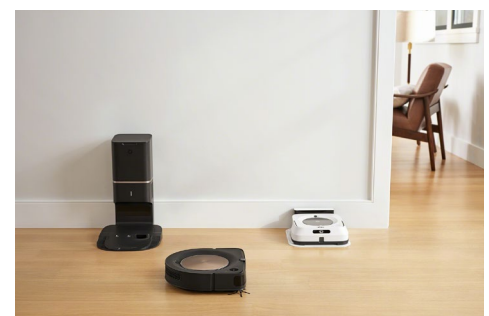

¹Compared to Roomba® 980, e5 and i7 robots

²Compared to Roomba® 600 Series

³Compared to Roomba® 600 Series AeroVac™ system