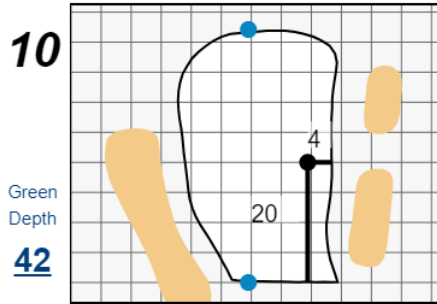

6th U.S. SENIOR WOMEN'S OPEN

Fox Chapel Golf Club

Each side of a complete square on the green represents 5 yards. / Blue dots represent green front and back.