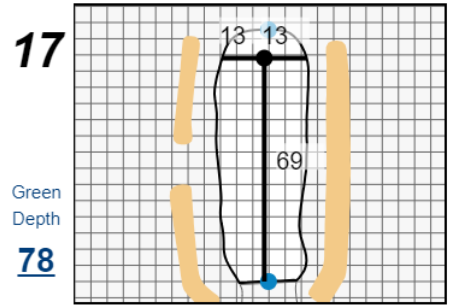

6th U.S. SENIOR WOMEN'S OPEN

Fox Chapel Golf Club

Each side of a complete square on the green represents 5 yards. / Blue dots represent green front and back.