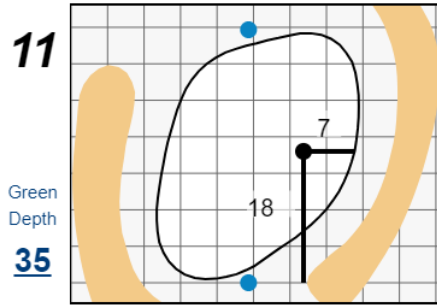

6th U.S. SENIOR WOMEN'S OPEN

Fox Chapel Golf Club

Each side of a complete square on the green represents 5 yards. / Blue dots represent green front and back.