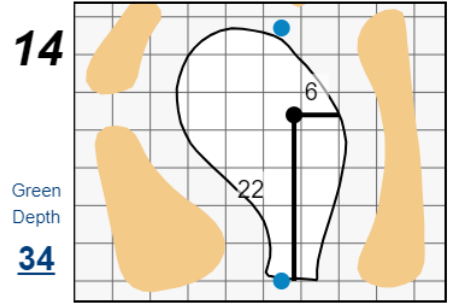

6th U.S. SENIOR WOMEN'S OPEN

Fox Chapel Golf Club

Each side of a complete square on the green represents 5 yards. / Blue dots represent green front and back.