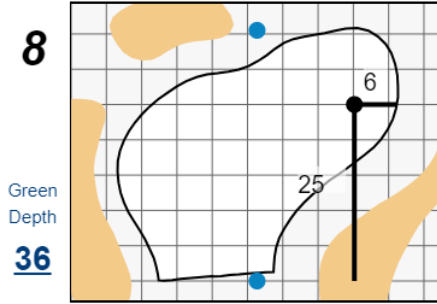

6th U.S. SENIOR WOMEN'S OPEN

Fox Chapel Golf Club

Each side of a complete square on the green represents 5 yards. / Blue dots represent green front and back.