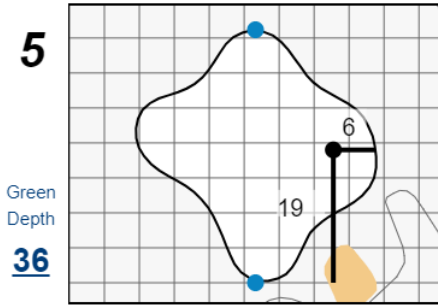

6th U.S. SENIOR WOMEN'S OPEN

Fox Chapel Golf Club

Each side of a complete square on the green represents 5 yards. / Blue dots represent green front and back.