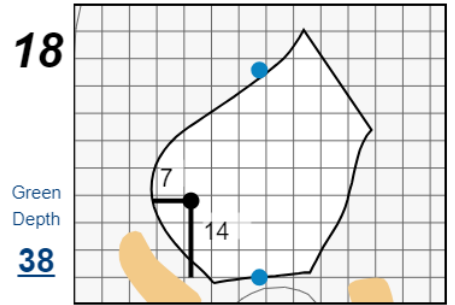

6th U.S. SENIOR WOMEN'S OPEN

Fox Chapel Golf Club

Each side of a complete square on the green represents 5 yards. / Blue dots represent green front and back.