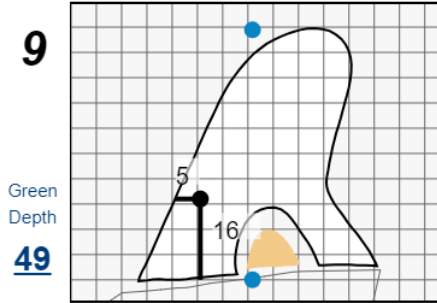

6th U.S. SENIOR WOMEN'S OPEN

Fox Chapel Golf Club

Each side of a complete square on the green represents 5 yards. / Blue dots represent green front and back.