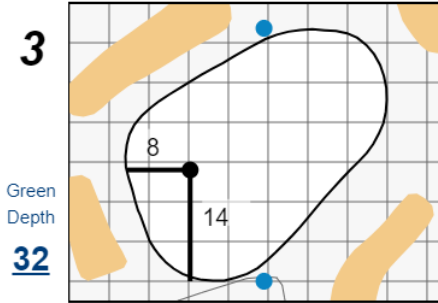

6th U.S. SENIOR WOMEN'S OPEN

Fox Chapel Golf Club

Each side of a complete square on the green represents 5 yards. / Blue dots represent green front and back.