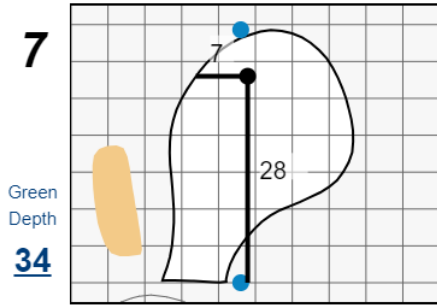

6th U.S. SENIOR WOMEN'S OPEN

Fox Chapel Golf Club

Each side of a complete square on the green represents 5 yards. / Blue dots represent green front and back.