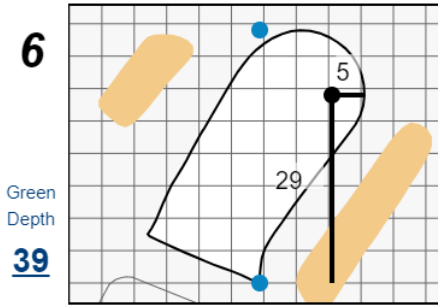

6th U.S. SENIOR WOMEN'S OPEN

Fox Chapel Golf Club

Each side of a complete square on the green represents 5 yards. / Blue dots represent green front and back.