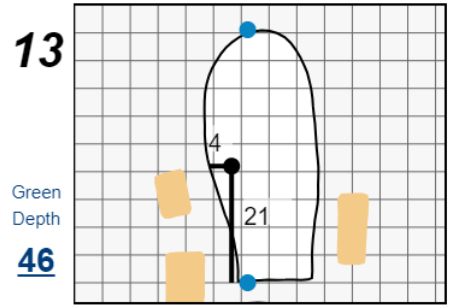

6th U.S. SENIOR WOMEN'S OPEN

Fox Chapel Golf Club

Each side of a complete square on the green represents 5 yards. / Blue dots represent green front and back.