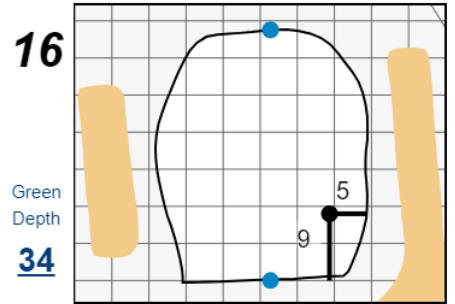

6th U.S. SENIOR WOMEN'S OPEN

Fox Chapel Golf Club

Each side of a complete square on the green represents 5 yards. / Blue dots represent green front and back.