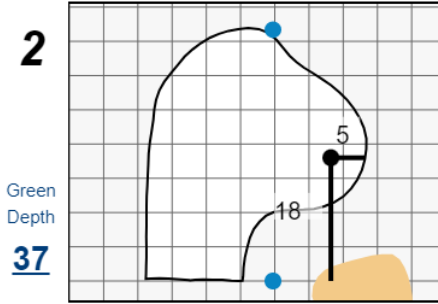

6th U.S. SENIOR WOMEN'S OPEN

Fox Chapel Golf Club

Each side of a complete square on the green represents 5 yards. / Blue dots represent green front and back.