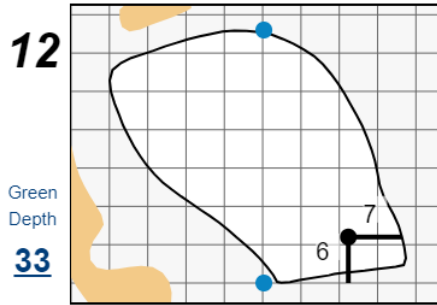

6th U.S. SENIOR WOMEN'S OPEN

Fox Chapel Golf Club

Each side of a complete square on the green represents 5 yards. / Blue dots represent green front and back.