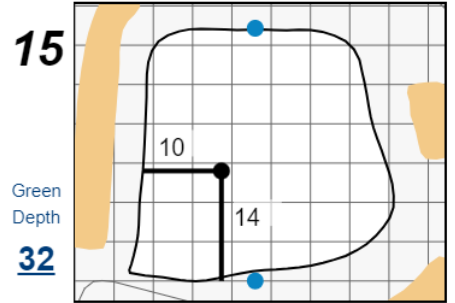

6th U.S. SENIOR WOMEN'S OPEN

Fox Chapel Golf Club

Each side of a complete square on the green represents 5 yards. / Blue dots represent green front and back.