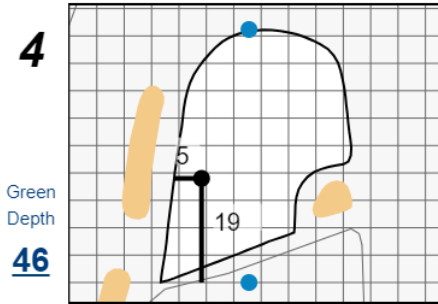

6th U.S. SENIOR WOMEN'S OPEN

Fox Chapel Golf Club

Each side of a complete square on the green represents 5 yards. / Blue dots represent green front and back.