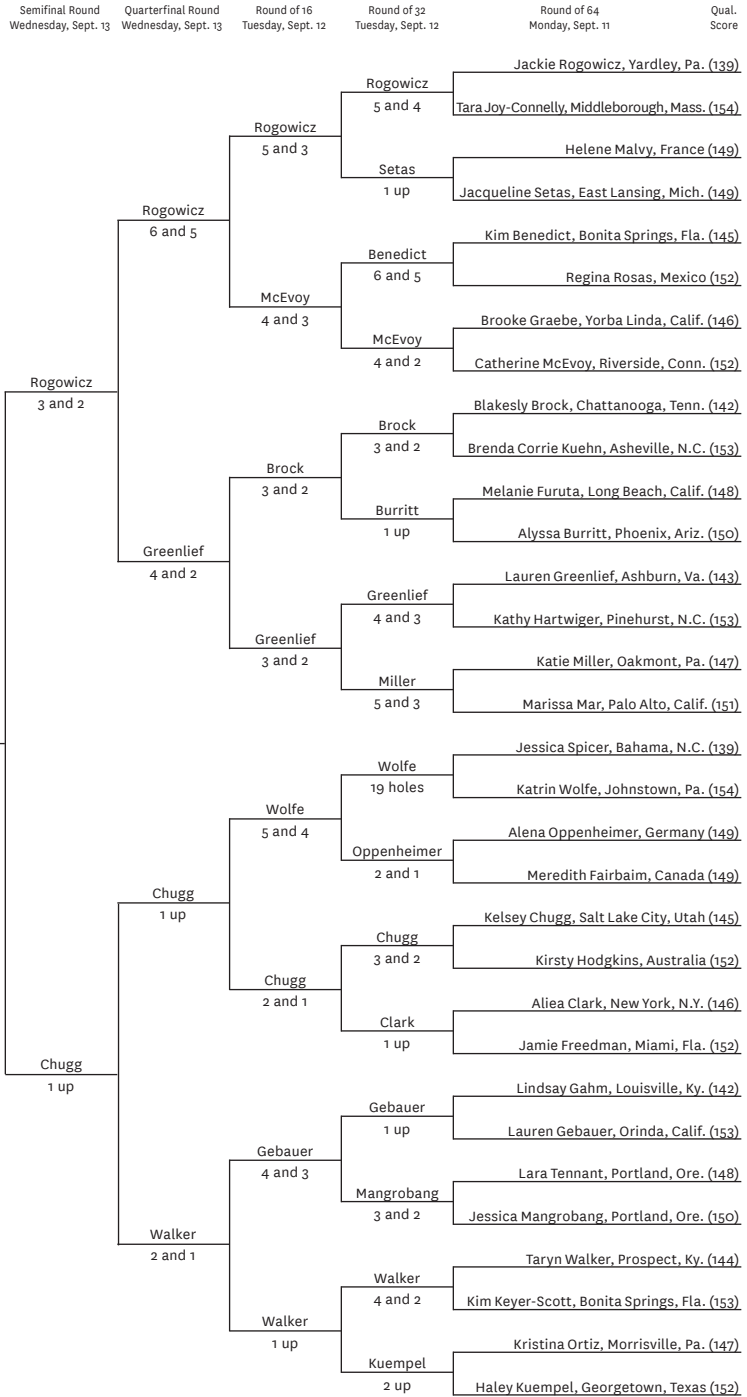

Sept. 9-14, 2023, Stonewall (North Course), Elverson, Pa.

Complete Stroke-Play Results

139	Jackie Rogowicz, Yardley, Pa., 71-68; Courtney Dow, Frisco, Texas, 64-75; Jessica Spicer, Bahama, N.C., 69-70		Aideen Walsh, Republic of Ireland, 76-73; Jacqueline Setas, East Lansing, Mich., 77-72
141	Taylor Ledwein, New Prague, Minn., 69-72	150	Alyssa Burrirt, Phoenix, Ariz., 71-79; Taylor Kay, Mission Viejo, Calif., 76-74; Jessica Ross, Northern Ireland, 71-79; Jessica Mangrobang, Portland, Ore., 76-74
142	Julia Potter-Bobb, Indianapolis, Ind., 70-72; Lindsay Gahm, Louisville, Ky., 73-69; Celine Manche, Belgium, 72-70; Blakesly Brock, Chattanooga, Tenn., 74-68	151	Courtney Stiles, Pinehurst, N.C., 74-77; Chelsea Collura, Wyandotte, Mich., 76-75; Marissa Mar, Palo Alto, Calif., 79-72
143	Alexandra Austin, Burke, Va., 73-70; Lauren Greenlief, Ashburn, Va., 72-71	152	Shelly Stouffer, Canada, 74-78; Regina Rosas, Mexico, 77-75; Kirsty Hodgkins, Australia, 77-75; Catherine McEvoy, Riverside, Conn., 82-70; Joliana Hodges, Fort Mill, S.C., 77-75; Haley Kuempel, Georgetown, Texas, 71-81; Truc Ly, Vietnam, 75-77; Jamie Freedman, Miami, Fla., 73-79; Erica Herr, New Hope, Pa., 76-76; Meghan Stasi, Ft. Lauderdale, Fla., 74-78
144	Taryn Walker, Prospect, Ky., 71-73; Gretchen Johnson, Portland, Ore., 73-71; Judith Kyrinis, Canada, 70-74; Kelsey Chugg, Salt Lake City, Utah, 76-69	153	Kathy Hartwiger, Pinehurst, N.C., 79-74; Shannon Johnson, North Easton, Mass., 82-71; Dana Clary, Austin, Texas, 73-80; Lauren Gebauer, Orinda, Calif., 74-79; Ana Ferreyra Heit, Richmond, Va., 74-79; Kim Keyer-Scott, Bonita Springs, Fla., 75-78; Martha Leach, Hebron, Ky., 78-75; Erin Houtsma, Denver, Colo., 77-76; Brenda Corrie Kuehn, Asheville, N.C., 75-78
145	Kim Benedict, Bonita Springs, Fla., 73-72; Kimberly Dinh, Midland, Mich., 72-73;	154	Tara Joy-Connelly, Middleborough, Mass., 77-77 (3, 4); Sarah Lebrun Ingram, Nashville, Tenn., 76-78 (3, 4); Katrin Wolfe, Johnstown, Pa., 75-79 (3, 4)
146	Aliea Clark, New York, N.Y., 73-73; Brooke Graebe, Yorba Linda, Calif., 72-74; Michelle Jarman, Wilmington, N.C., 72-74; Jennifer Peng, San Diego, Calif., 75-71; Amanda Jacobs, Portland, Ore., 73-73		* = in a playoff
147	Kristina Ortiz, Morrisville, Pa., 71-76; Katie Miller, Oakmont, Pa., 70-77		
148	Lara Tennant, Portland, Ore., 74-74; Jacqueline Twitty, Tampa, Fla., 79-69; Melanie Furuta, Long Beach, Calif., 70-78; Isabella DiLisio, Hatfield, Pa., 74-74; Dagmar Urbankova, Czech Republic, 73-75; Alyssa Roland, Short Hills, N.J., 75-73		
149	Ina Kim-Schaad, New York, N.Y., 74-75; Alena Oppenheimer, Germany, 73-76; Meredith Fairbairn, Canada, 72-77; Helen Malvy, France, 73-76;		

Failed to Qualify