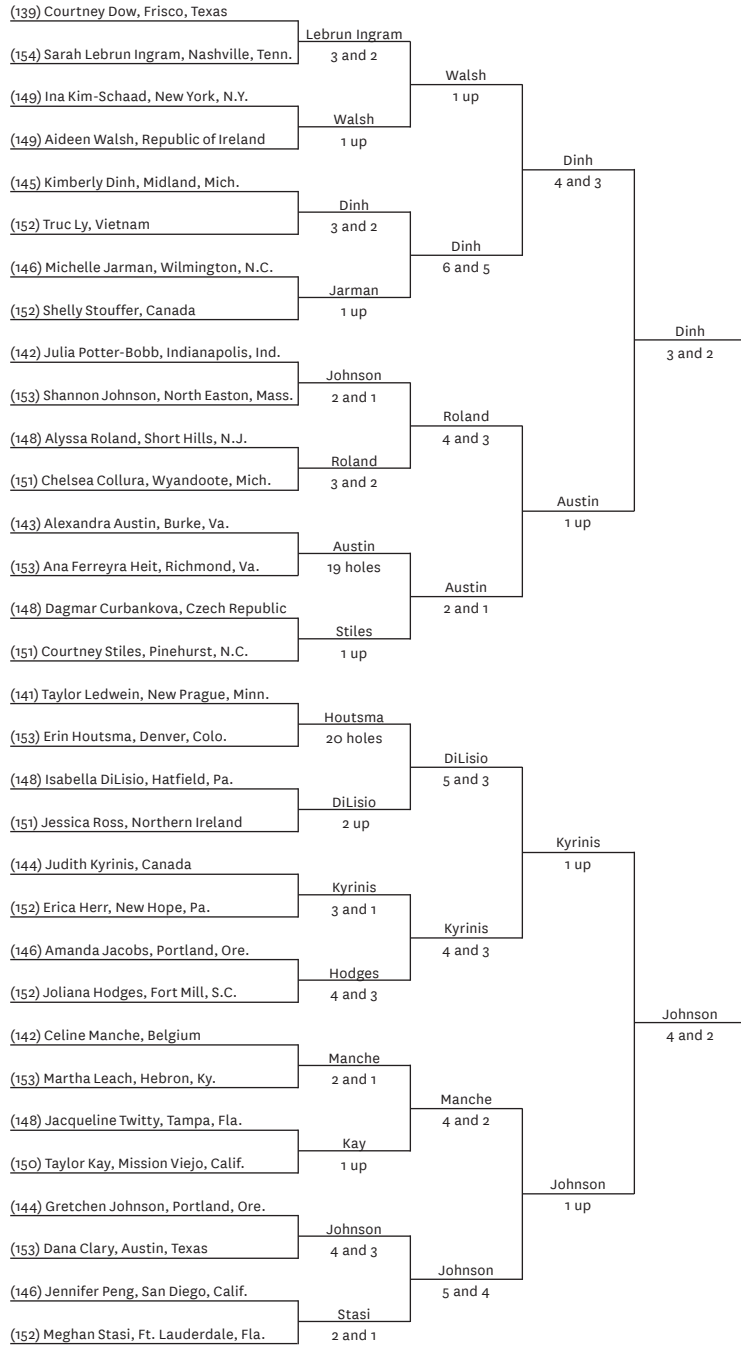

36th U.S. Women's Mid-Amateur Championship

Qual. Round of 64 Round of 32 Round of 16 Quarterfinal Round Semifinal Round
Score Monday, Sept. 11 Tuesday, Sept. 12 Tuesday, Sept. 12 Wednesday, Sept. 13 Wednesday, Sept. 13

Par: 36-35—71
Yardage: 5,920
Entries: 454

FINAL
Thursday, Sept. 14
Kimberly Dinh
def.
Kelsey Chugg,
2 up