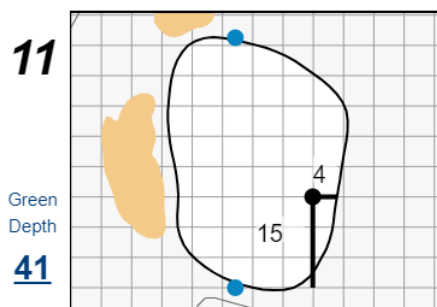

68th U.S. Senior Amateur Championship

Martis Camp Club

Each side of a complete square on the green represents 5 yards. / Blue dots represent green front and back.