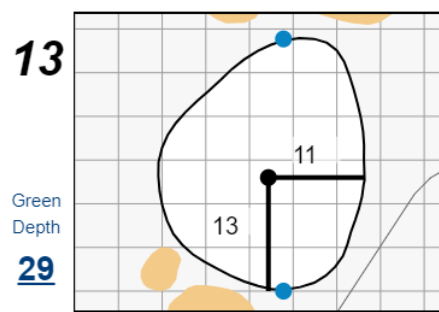

68th U.S. Senior Amateur Championship

Martis Camp Club

Each side of a complete square on the green represents 5 yards. / Blue dots represent green front and back.