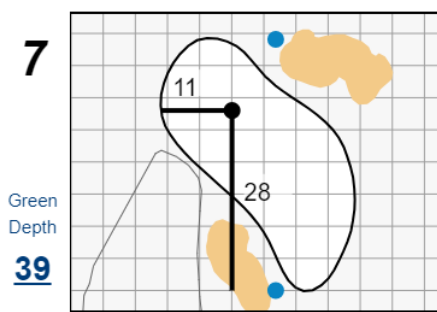

68th U.S. Senior Amateur Championship

Martis Camp Club

Each side of a complete square on the green represents 5 yards. / Blue dots represent green front and back.