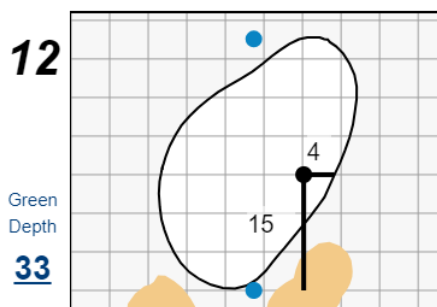

68th U.S. Senior Amateur Championship

Martis Camp Club

Each side of a complete square on the green represents 5 yards. / Blue dots represent green front and back.