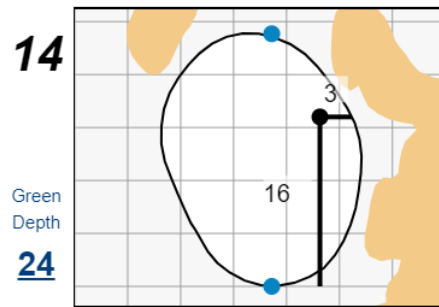

68th U.S. Senior Amateur Championship

Martis Camp Club

Each side of a complete square on the green represents 5 yards. / Blue dots represent green front and back.