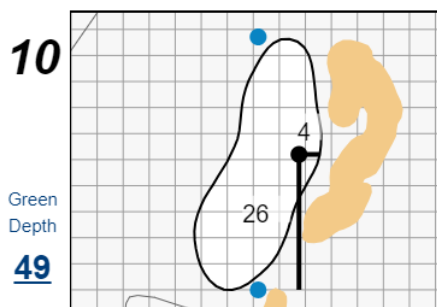

68th U.S. Senior Amateur Championship

Martis Camp Club

Each side of a complete square on the green represents 5 yards. / Blue dots represent green front and back.