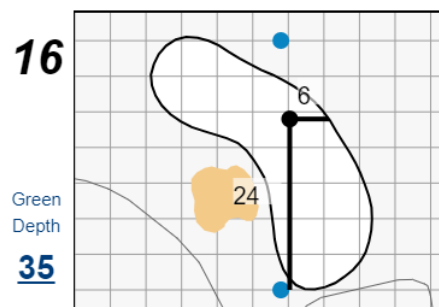

68th U.S. Senior Amateur Championship

Martis Camp Club

Each side of a complete square on the green represents 5 yards. / Blue dots represent green front and back.