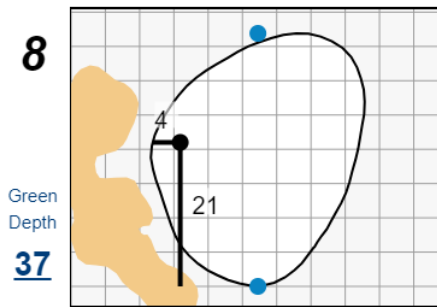

68th U.S. Senior Amateur Championship

Martis Camp Club

Each side of a complete square on the green represents 5 yards. / Blue dots represent green front and back.