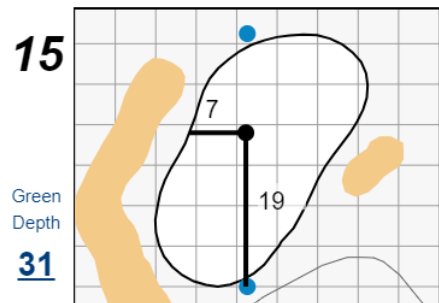

68th U.S. Senior Amateur Championship

Martis Camp Club

Each side of a complete square on the green represents 5 yards. / Blue dots represent green front and back.