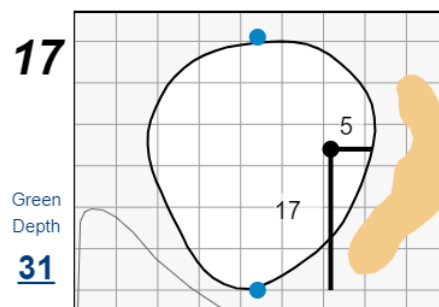

68th U.S. Senior Amateur Championship

Martis Camp Club

Each side of a complete square on the green represents 5 yards. / Blue dots represent green front and back.