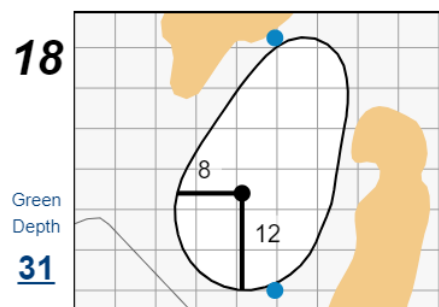

68th U.S. Senior Amateur Championship

Martis Camp Club

Each side of a complete square on the green represents 5 yards. / Blue dots represent green front and back.