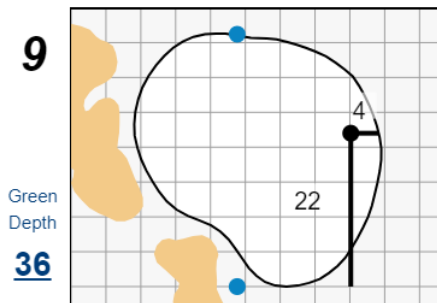

68th U.S. Senior Amateur Championship

Martis Camp Club

Each side of a complete square on the green represents 5 yards. / Blue dots represent green front and back.