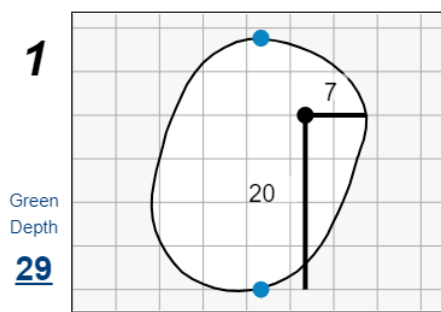

Match Play Round of 32 & 16 - Thursday, August 10th, 2023

123rd U.S. Women's Amateur

Bel-Air Country Club

Each side of a complete square on the green represents 5 yards. / Blue dots represent green front and back.