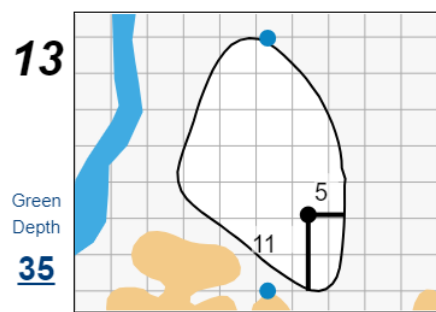

Match Play Round of 32 & 16 - Thursday, August 10th, 2023

123rd U.S. Women's Amateur

Bel-Air Country Club

Each side of a complete square on the green represents 5 yards. / Blue dots represent green front and back.