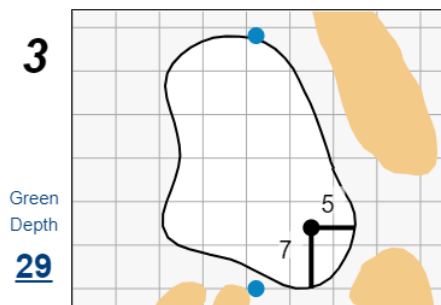

Match Play Round of 32 & 16 - Thursday, August 10th, 2023

123rd U.S. Women's Amateur

Bel-Air Country Club

Each side of a complete square on the green represents 5 yards. / Blue dots represent green front and back.