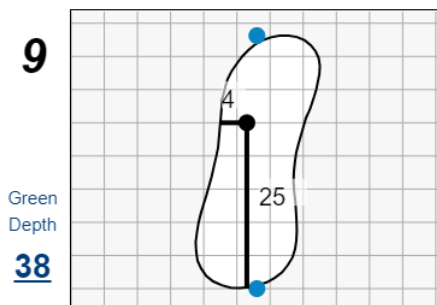

Match Play Round of 32 & 16 - Thursday, August 10th, 2023

123rd U.S. Women's Amateur

Bel-Air Country Club

Each side of a complete square on the green represents 5 yards. / Blue dots represent green front and back.