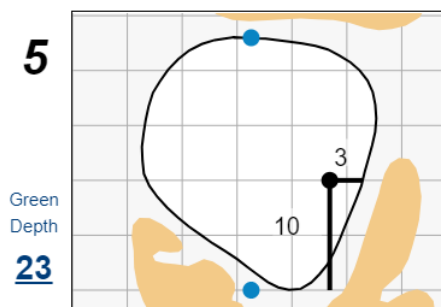

Match Play Round of 32 & 16 - Thursday, August 10th, 2023

123rd U.S. Women's Amateur

Bel-Air Country Club

Each side of a complete square on the green represents 5 yards. / Blue dots represent green front and back.