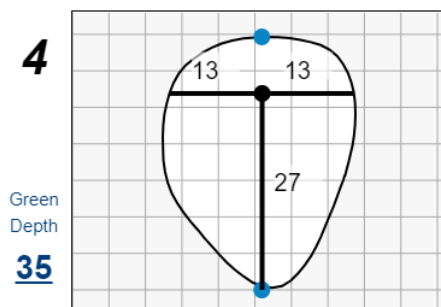

Match Play Round of 32 & 16 - Thursday, August 10th, 2023

123rd U.S. Women's Amateur

Bel-Air Country Club

Each side of a complete square on the green represents 5 yards. / Blue dots represent green front and back.