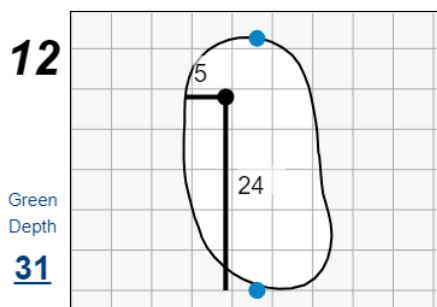

Match Play Round of 32 & 16 - Thursday, August 10th, 2023

123rd U.S. Women's Amateur

Bel-Air Country Club

Each side of a complete square on the green represents 5 yards. / Blue dots represent green front and back.