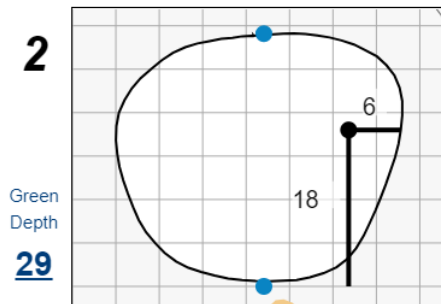

Match Play Round of 32 & 16 - Thursday, August 10th, 2023

123rd U.S. Women's Amateur

Bel-Air Country Club

Each side of a complete square on the green represents 5 yards. / Blue dots represent green front and back.