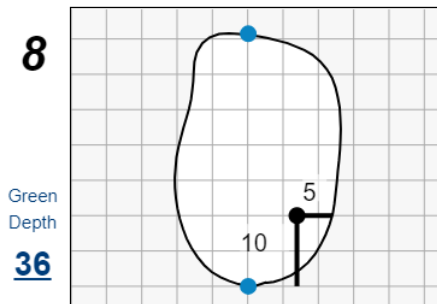

Match Play Round of 32 & 16 - Thursday, August 10th, 2023

123rd U.S. Women's Amateur

Bel-Air Country Club

Each side of a complete square on the green represents 5 yards. / Blue dots represent green front and back.