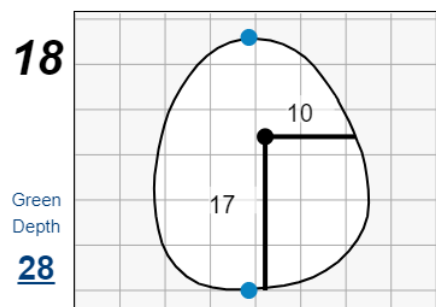

Match Play Round of 32 & 16 - Thursday, August 10th, 2023

123rd U.S. Women's Amateur

Bel-Air Country Club

Each side of a complete square on the green represents 5 yards. / Blue dots represent green front and back.