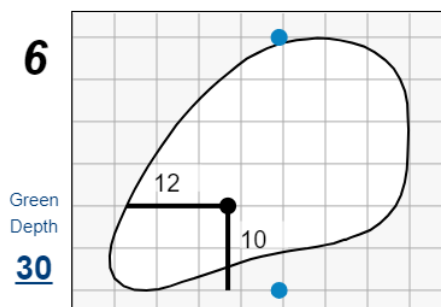

Match Play Round of 32 & 16 - Thursday, August 10th, 2023

123rd U.S. Women's Amateur

Bel-Air Country Club

Each side of a complete square on the green represents 5 yards. / Blue dots represent green front and back.