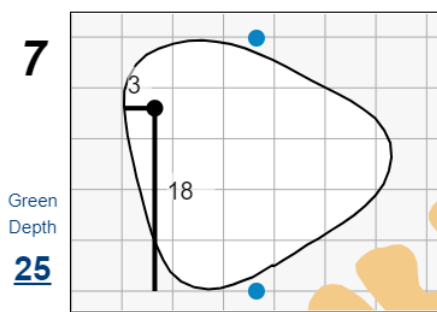

Match Play Round of 32 & 16 - Thursday, August 10th, 2023

123rd U.S. Women's Amateur

Bel-Air Country Club

Each side of a complete square on the green represents 5 yards. / Blue dots represent green front and back.