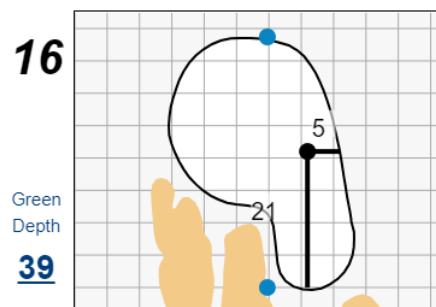

Match Play Round of 32 & 16 - Thursday, August 10th, 2023

123rd U.S. Women's Amateur

Bel-Air Country Club

Each side of a complete square on the green represents 5 yards. / Blue dots represent green front and back.