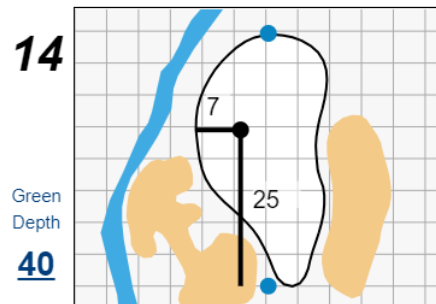

# Match Play Round of 32 & 16 - Thursday, August 10th, 2023

## Bel-Air Country Club

Each side of a complete square on the green represents 5 yards. / Blue dots represent green front and back.