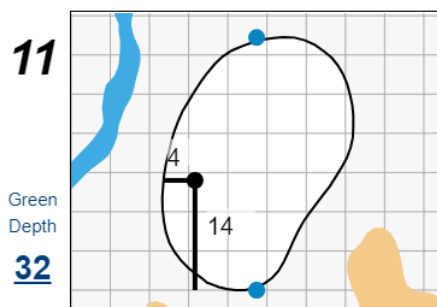

Match Play Round of 32 & 16 - Thursday, August 10th, 2023

123rd U.S. Women's Amateur

Bel-Air Country Club

Each side of a complete square on the green represents 5 yards. / Blue dots represent green front and back.