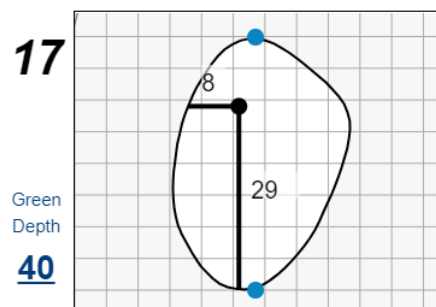

Match Play Round of 32 & 16 - Thursday, August 10th, 2023

123rd U.S. Women's Amateur

Bel-Air Country Club

Each side of a complete square on the green represents 5 yards. / Blue dots represent green front and back.