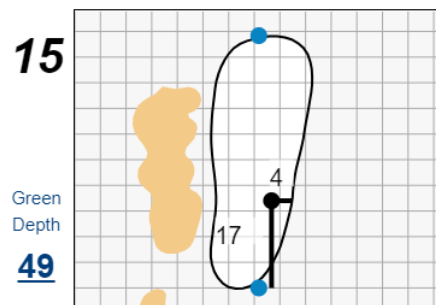

Match Play Round of 32 & 16 - Thursday, August 10th, 2023

123rd U.S. Women's Amateur

Bel-Air Country Club

Each side of a complete square on the green represents 5 yards. / Blue dots represent green front and back.