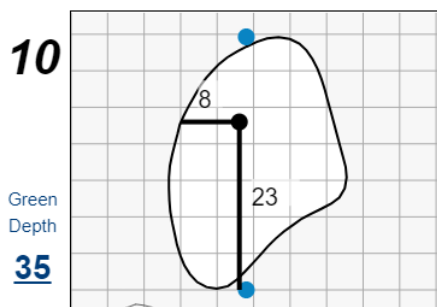

Match Play Round of 32 & 16 - Thursday, August 10th, 2023

123rd U.S. Women's Amateur

Bel-Air Country Club

Each side of a complete square on the green represents 5 yards. / Blue dots represent green front and back.