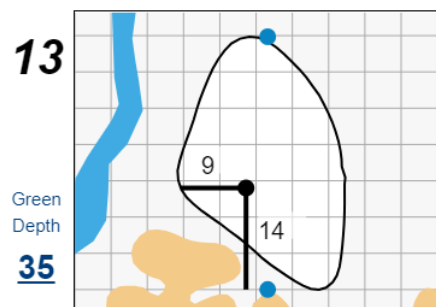

# Stroke Play Round 1 - Monday, August 7th, 2023

**123rd U.S. Women's Amateur**

**Bel-Air Country Club**

*Each side of a complete square on the green represents 5 yards. / Blue dots represent green front and back.*