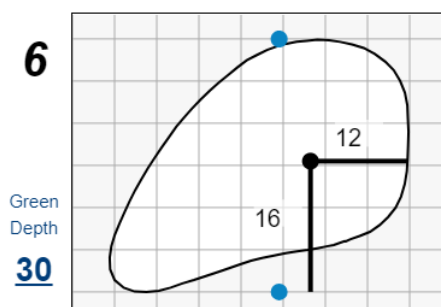

# Stroke Play Round 1 - Monday, August 7th, 2023

**123rd U.S. Women's Amateur**

**Bel-Air Country Club**

*Each side of a complete square on the green represents 5 yards. / Blue dots represent green front and back.*