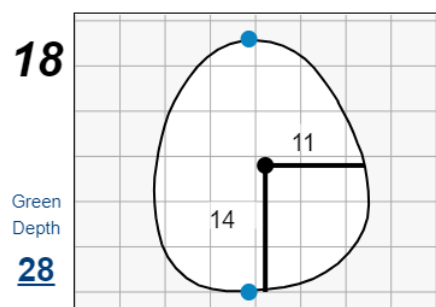

# Stroke Play Round 1 - Monday, August 7th, 2023

**123rd U.S. Women's Amateur**

**Bel-Air Country Club**

*Each side of a complete square on the green represents 5 yards. / Blue dots represent green front and back.*