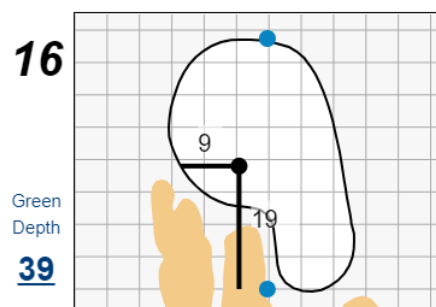

# Stroke Play Round 1 - Monday, August 7th, 2023

**123rd U.S. Women's Amateur**

**Bel-Air Country Club**

*Each side of a complete square on the green represents 5 yards. / Blue dots represent green front and back.*