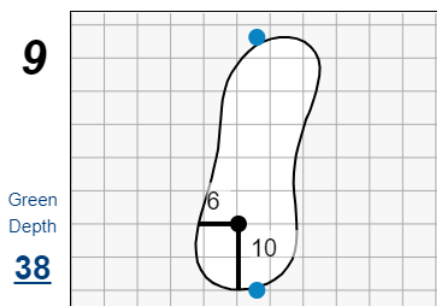

# Stroke Play Round 1 - Monday, August 7th, 2023

**123rd U.S. Women's Amateur**

**Bel-Air Country Club**

*Each side of a complete square on the green represents 5 yards. / Blue dots represent green front and back.*