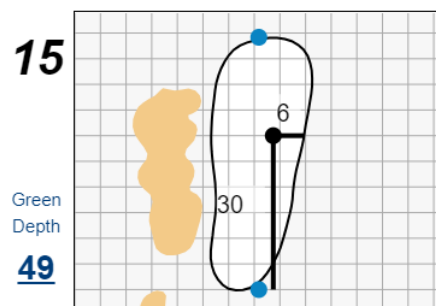

# Stroke Play Round 1 - Monday, August 7th, 2023

**123rd U.S. Women's Amateur**

**Bel-Air Country Club**

*Each side of a complete square on the green represents 5 yards. / Blue dots represent green front and back.*