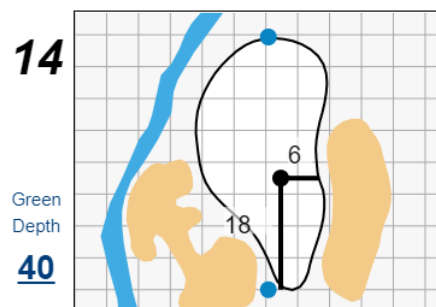

# Stroke Play Round 1 - Monday, August 7th, 2023

**123rd U.S. Women's Amateur**

**Bel-Air Country Club**

*Each side of a complete square on the green represents 5 yards. / Blue dots represent green front and back.*