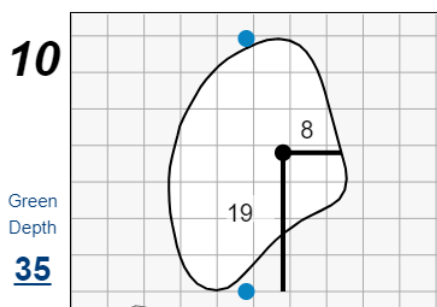

# Stroke Play Round 1 - Monday, August 7th, 2023

**123rd U.S. Women's Amateur**

**Bel-Air Country Club**

*Each side of a complete square on the green represents 5 yards. / Blue dots represent green front and back.*