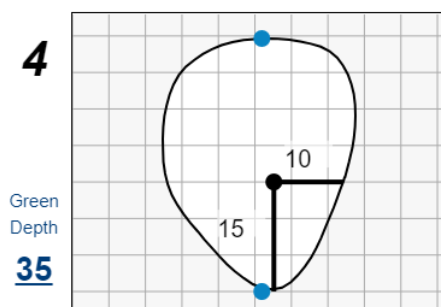

# Stroke Play Round 1 - Monday, August 7th, 2023

**123rd U.S. Women's Amateur**

**Bel-Air Country Club**

*Each side of a complete square on the green represents 5 yards. / Blue dots represent green front and back.*