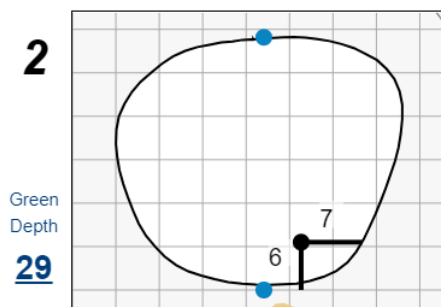

# Stroke Play Round 1 - Monday, August 7th, 2023

**123rd U.S. Women's Amateur**

**Bel-Air Country Club**

*Each side of a complete square on the green represents 5 yards. / Blue dots represent green front and back.*