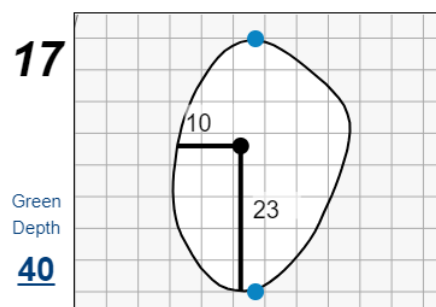

# Stroke Play Round 1 - Monday, August 7th, 2023

**123rd U.S. Women's Amateur**

**Bel-Air Country Club**

*Each side of a complete square on the green represents 5 yards. / Blue dots represent green front and back.*