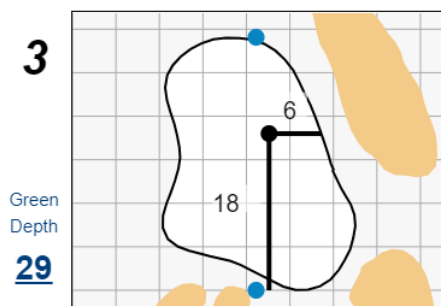

# Stroke Play Round 1 - Monday, August 7th, 2023

**123rd U.S. Women's Amateur**

**Bel-Air Country Club**

*Each side of a complete square on the green represents 5 yards. / Blue dots represent green front and back.*