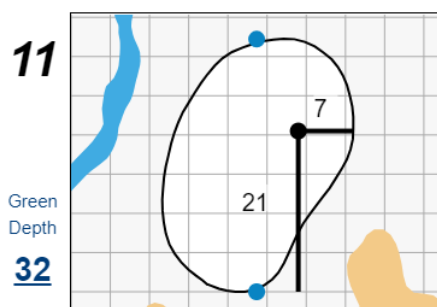

# Stroke Play Round 1 - Monday, August 7th, 2023

**123rd U.S. Women's Amateur**

**Bel-Air Country Club**

*Each side of a complete square on the green represents 5 yards. / Blue dots represent green front and back.*