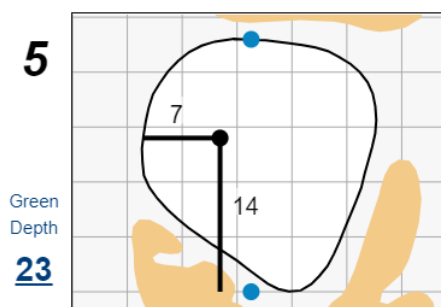

# Stroke Play Round 1 - Monday, August 7th, 2023

**123rd U.S. Women's Amateur**

**Bel-Air Country Club**

*Each side of a complete square on the green represents 5 yards. / Blue dots represent green front and back.*