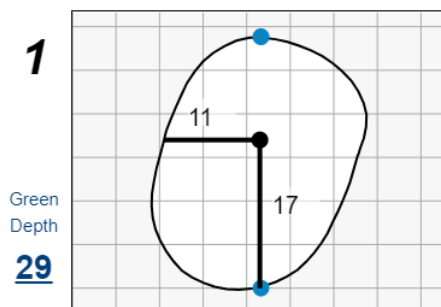

# Stroke Play Round 1 - Monday, August 7th, 2023

**123rd U.S. Women's Amateur**

**Bel-Air Country Club**

*Each side of a complete square on the green represents 5 yards. / Blue dots represent green front and back.*