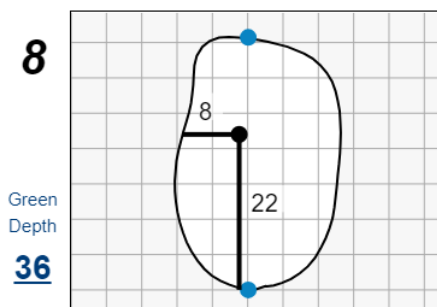

# Stroke Play Round 1 - Monday, August 7th, 2023

**123rd U.S. Women's Amateur**

**Bel-Air Country Club**

*Each side of a complete square on the green represents 5 yards. / Blue dots represent green front and back.*