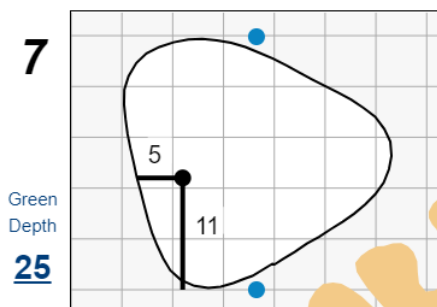

# Stroke Play Round 1 - Monday, August 7th, 2023

**123rd U.S. Women's Amateur**

**Bel-Air Country Club**

*Each side of a complete square on the green represents 5 yards. / Blue dots represent green front and back.*