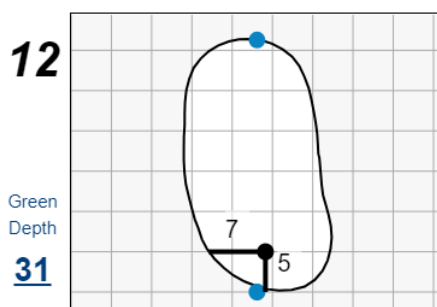

# Stroke Play Round 1 - Monday, August 7th, 2023

**123rd U.S. Women's Amateur**

**Bel-Air Country Club**

*Each side of a complete square on the green represents 5 yards. / Blue dots represent green front and back.*