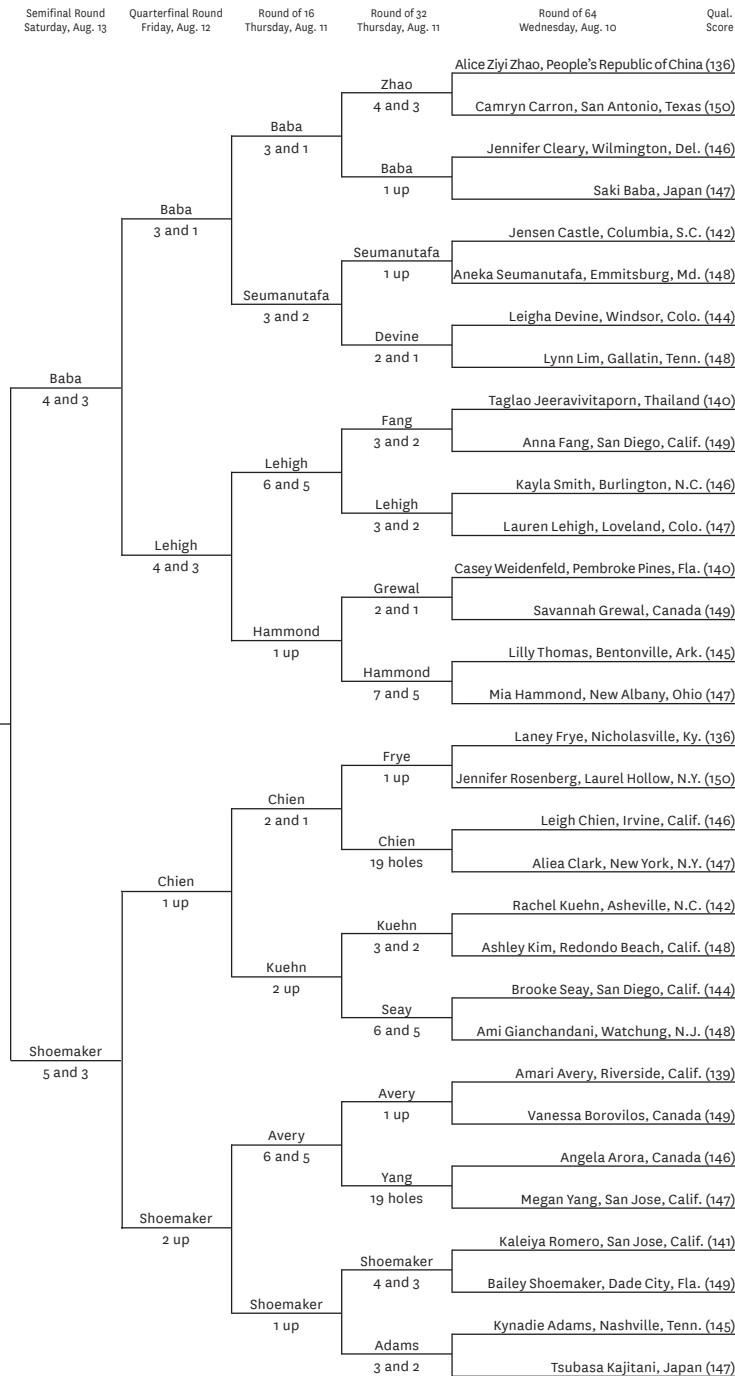

Aug. 8-14, 2022, Chambers Bay, University Place, Wash.

Complete Stroke-Play Results

1. 136 Alice Ziyi Zhao, People's Republic of China, 67-69; Laney Frye, Nicholasville, Ky., 68-68; Latanna Stone, Riverview, Fla., 71-65
   - 139 Kelsey Bennett, Australia, 69-70; Megha Ganne, Holmdel, N.J., 71-68; Amari Avery, Riverside, Calif., 72-67
   - 140 Maddison Hinson-Tolchard, Australia, 69-71; Taglao Jeeravivataporn, Thailand, 70-70; Catherine Rao, Camarillo, Calif., 73-67; Casey Weidenfeld, Pembroke Pines, Fla., 68-72
   - 141 Melanie Green, Medina, N.Y., 71-70; Lauren Gomez, Murrieta, Calif., 70-71; Kaleiya Romero, San Jose, Calif., 72-69
   - 142 Rachel Kuehn, Asheville, N.C., 70-72; Jensen Castle, Columbia, S.C., 73-69
   - 143 Han Hsuan Yu, Chinese Taipei, 71-72; Angela (Yilin) Liu, Irvine, Calif., 68-75
   - 144 Jaclyn LaHa, Pleasanton, Calif., 74-70; Brooke Seay, San Diego, Calif., 69-75; Leigha Devine, Windsor, Colo., 71-73
   - 145 Lilly Thomas, Bentonville, Ark., 73-72; Sara Im, Duluth, Ga., 73-72; Kynadie Adams, Nashville, Tenn., 75-70; Zoe Campos, Valencia, Calif., 71-74; Annabelle Pancake, Zionsville, Ind., 73-72
   - 146 Angela Arora, Canada, 76-70; Annabel Wilson, Republic of Ireland, 73-73; Nika Ito, Japan, 74-72; Fiona Xu, New Zealand, 76-70; Kayla Smith, Burlington, N.C., 71-75; Leigh Chien, Irvine, Calif., 73-73; Taylor Ledwein, New Prague, Minn., 73-73; Jennifer Cleary, Wilmington, Del., 72-74
   - 147 Lauren Zaretsky, Canada, 74-73; Saki Baba, Japan, 73-74; Sera Hasegawa, Japan, 72-75; Tsubasa Kajitani, Japan, 72-75; Abbey Daniel, Covington, La., 77-70; Gianna Clemente, Estero, Fla., 73-74; Lauren Lehigh, Loveland, Colo., 77-70; Mia Hammond, New Albany, Ohio, 72-75; Aliea Clark, New York, N.Y., 75-72; Amanda Sambach, Pinehurst, N.C., 73-74; Brianna Navarrosa, San Diego, Calif., 71-76; Megan Yang, San Jose, Calif., 75-72
   - 148 Bohyun Park, Republic of Korea, 76-72; Katie Li, Basking Ridge, N.J., 73-75; Aneka Seumanutafa, Emmitsburg, Md., 75-73; Lynn Lim, Gallatin, Tenn., 71-77; Rachel Heck, Memphis, Tenn., 73-75; Ashley Kim, Redondo Beach, Calif., 77-71; Ami Gianchandani, Watchung, N.J., 74-74
   - 149 Vanessa Borovilos, Canada, 74-75; Monet Chun, Canada, 76-73; Savannah Grewal, Canada, 74-75; Yixian Guo, People's Republic of China, 77-72; Bailey Shoemaker, Dade City, Fla., 77-72; Julia Gregg, Farmers Branch, Texas, 74-75; Izzy Pellot, Orlando, Fla., 76-73; Anna Fang, San Diego, Calif., 76-73
   - 150 *Camryn Carreon, San Antonio, Texas, 74-76 (4); Jieni Li, People's Republic of China, 76-74 (4); *Jennifer Rosenberg, Laurel Hollow, N.Y., 72-78 (4); *Julia Misemer, Overland Park, Kan., 75-75 (5, 3, 5)
2. = in playoff

Failed to Qualify