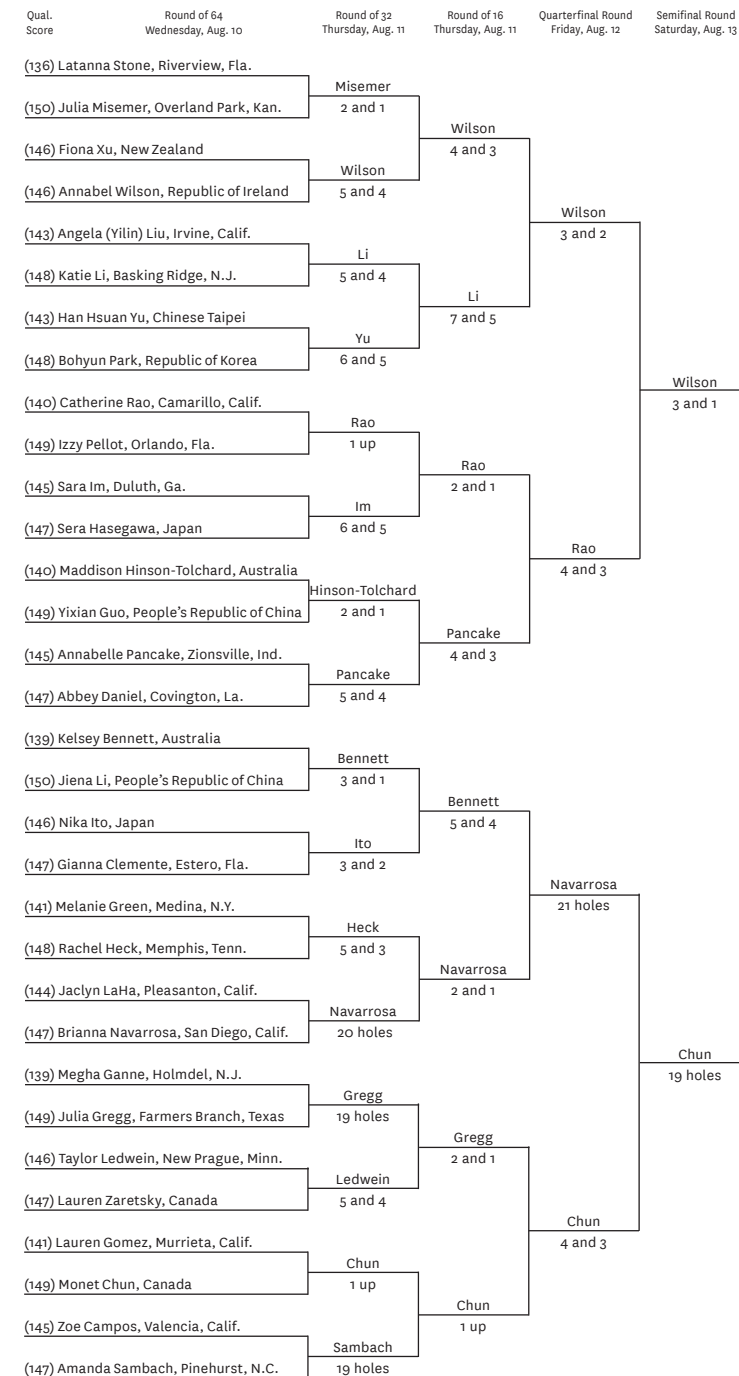

Notable

Baba's 11-and-9 win is the largest margin of victory in a U.S. Women's Amateur final since Anne Sander in 1961. It is the largest margin of victory for a player from outside the United States.

Baba played 106 match-play holes during the championship, tied for the second fewest by a champion since 1973, matching Morgan Pressel (2005) and behind only Carolyn Hill (103) in 1979.

Baba's 7-up lead after 18 holes was the largest in a U.S. Women's Amateur final since Anne Sander held a 12-up lead in 1961.

From the sixth hole in her quarterfinal match, Baba won 28 of the last 49 holes she played, losing only four in that span.

In match play, Baba's cumulative score was 24 under par, including 9 under in the championship match.

Quotable

"I'm extremely proud. I couldn't have imagined making it this far, and being here, it's an incredible honor and also just great to represent [the University of] Michigan and Canada, as well." – U.S. Women's Amateur runner-up Monet Chun

"I loved her demeanor. There's a little bit of a language barrier, but I could tell if she got a little quiet I tried to give her a little smile and just get her mind off stuff. But her poise and her composure are amazing." – Beau Brushert, Saki Baba's caddie

"If it wasn't for Beau, I don't think I would have been able to make it. He was a big help." – Saki Baba, on her caddie

122nd U.S. Women's Amateur Championship

Par: 37-36—73
Yardage: 6,541
Entries: 1,497

FINAL
Sunday, Aug. 14
Saki Baba
def.
Monet Chun,
11 and 9