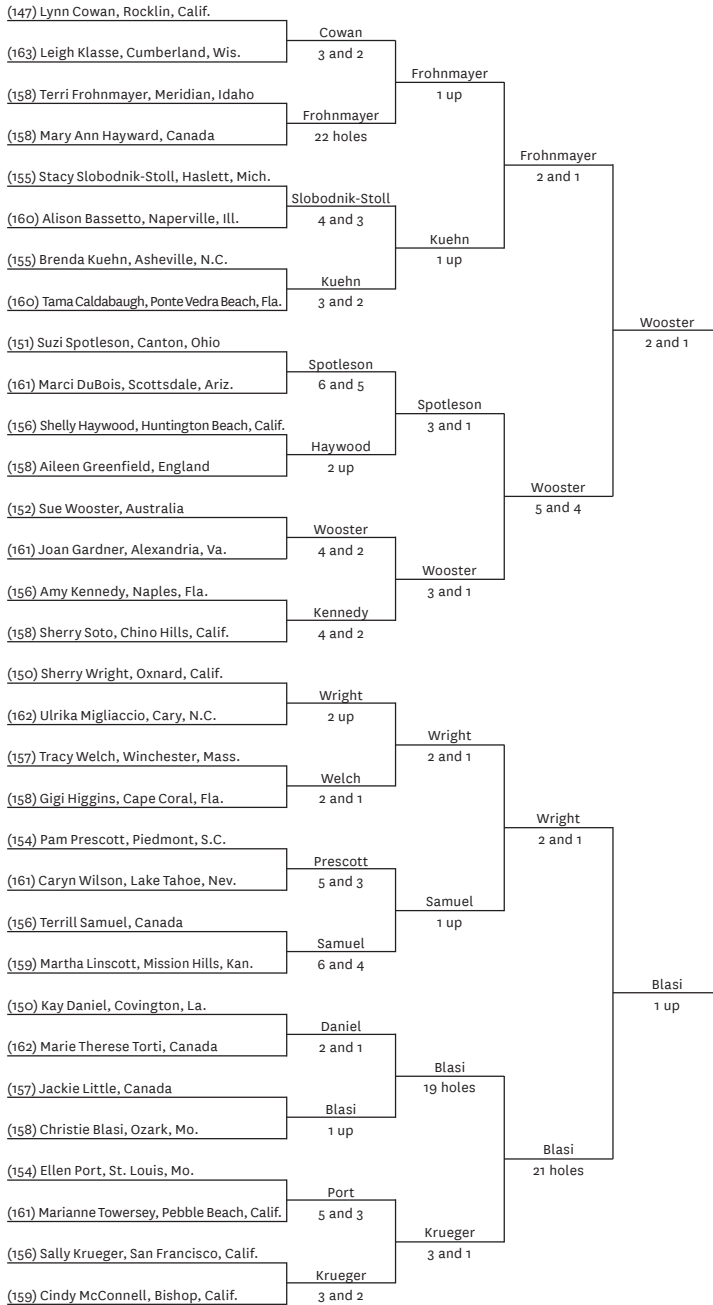

60th U.S. Senior Women's Amateur Championship

Qual. Score	Round of 64 Monday, Aug. 1	Round of 32 Tuesday, Aug. 2	Round of 16 Monday, Aug. 2	Quarterfinal Round Wednesday, Aug. 3	Semifinal Round Wednesday, Aug. 3

Par: 36-36—72
Yardage: 5,787
Entries: 415

FINAL
Thursday,
Aug. 4
Shelly Stouffer
def.
Sue Wooster,
4 and 3