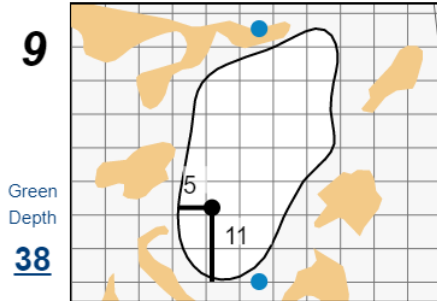

41st U.S. Mid-Amateur Championship

Erin Hills

Each side of a complete square on the green represents 5 yards. / Blue dots represent green front and back.