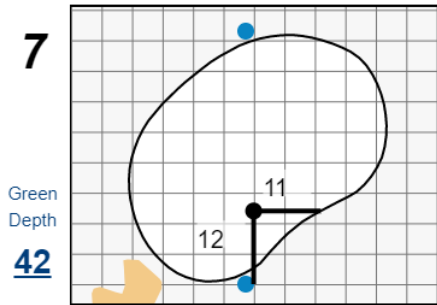

41st U.S. Mid-Amateur Championship

Erin Hills

Each side of a complete square on the green represents 5 yards. / Blue dots represent green front and back.