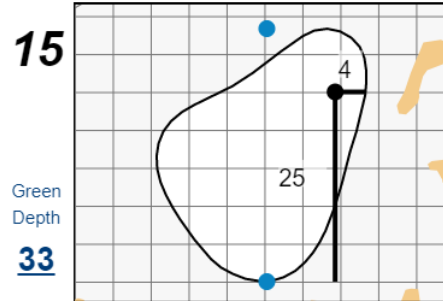

41st U.S. Mid-Amateur Championship

Erin Hills

Each side of a complete square on the green represents 5 yards. / Blue dots represent green front and back.