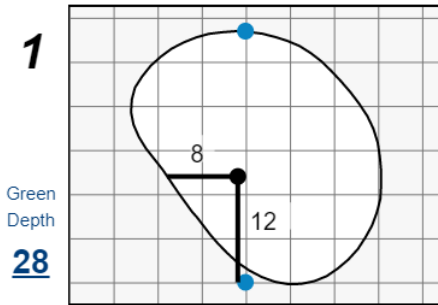

41st U.S. Mid-Amateur Championship

Erin Hills

Each side of a complete square on the green represents 5 yards. / Blue dots represent green front and back.