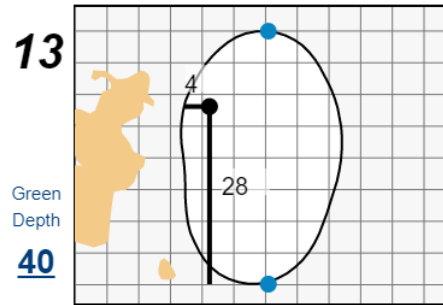

41st U.S. Mid-Amateur Championship

Erin Hills

Each side of a complete square on the green represents 5 yards. / Blue dots represent green front and back.