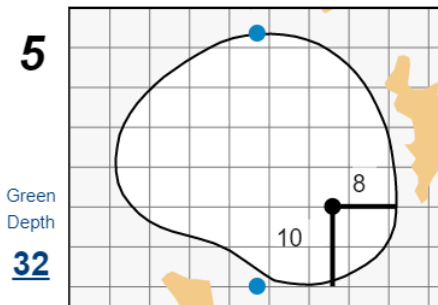

41st U.S. Mid-Amateur Championship

Erin Hills

Each side of a complete square on the green represents 5 yards. / Blue dots represent green front and back.