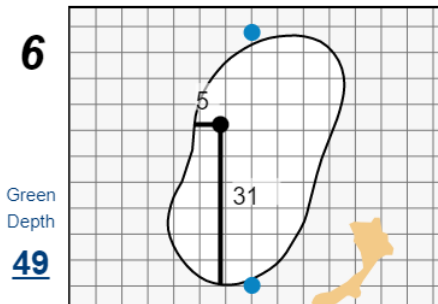

41st U.S. Mid-Amateur Championship

Erin Hills

Each side of a complete square on the green represents 5 yards. / Blue dots represent green front and back.