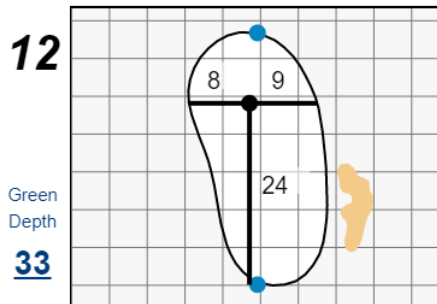

41st U.S. Mid-Amateur Championship

Erin Hills

Each side of a complete square on the green represents 5 yards. / Blue dots represent green front and back.