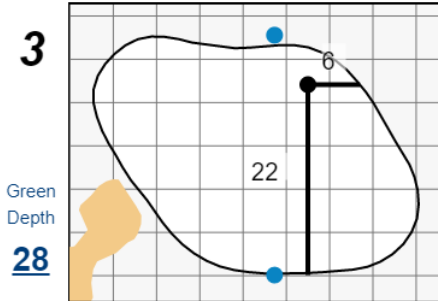

41st U.S. Mid-Amateur Championship

Erin Hills

Each side of a complete square on the green represents 5 yards. / Blue dots represent green front and back.