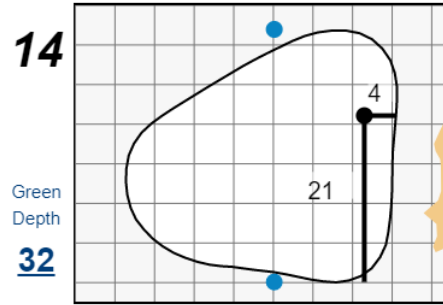

41st U.S. Mid-Amateur Championship

Erin Hills

Each side of a complete square on the green represents 5 yards. / Blue dots represent green front and back.