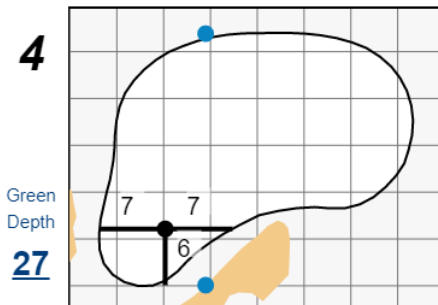

41st U.S. Mid-Amateur Championship

Erin Hills

Each side of a complete square on the green represents 5 yards. / Blue dots represent green front and back.