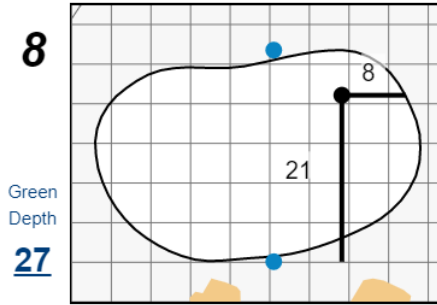

41st U.S. Mid-Amateur Championship

Erin Hills

Each side of a complete square on the green represents 5 yards. / Blue dots represent green front and back.