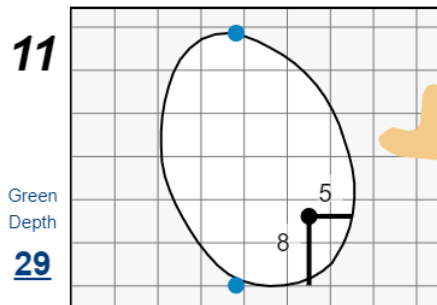

41st U.S. Mid-Amateur Championship

Erin Hills

Each side of a complete square on the green represents 5 yards. / Blue dots represent green front and back.