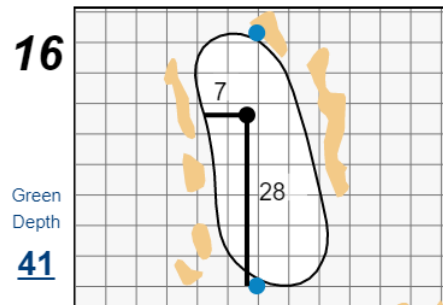

41st U.S. Mid-Amateur Championship

Erin Hills

Each side of a complete square on the green represents 5 yards. / Blue dots represent green front and back.