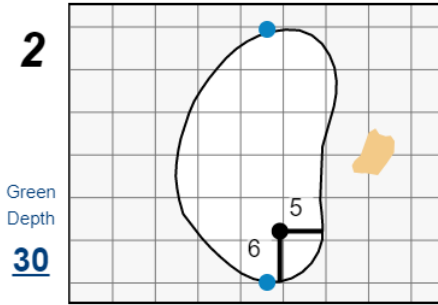

41st U.S. Mid-Amateur Championship

Erin Hills

Each side of a complete square on the green represents 5 yards. / Blue dots represent green front and back.