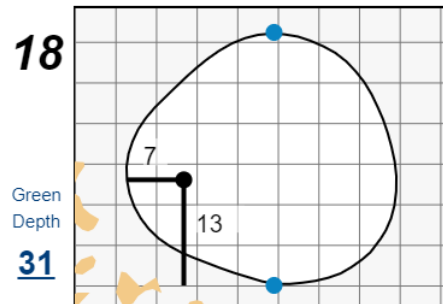

41st U.S. Mid-Amateur Championship

Erin Hills

Each side of a complete square on the green represents 5 yards. / Blue dots represent green front and back.