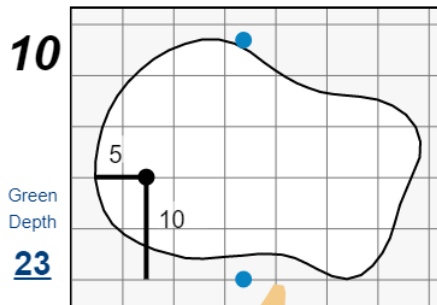

41st U.S. Mid-Amateur Championship

Erin Hills

Each side of a complete square on the green represents 5 yards. / Blue dots represent green front and back.