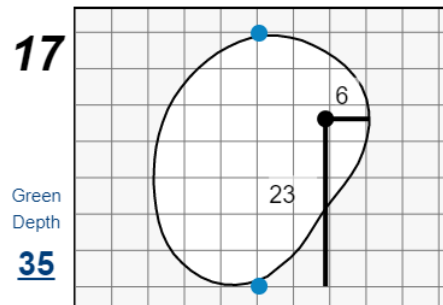

41st U.S. Mid-Amateur Championship

Erin Hills

Each side of a complete square on the green represents 5 yards. / Blue dots represent green front and back.