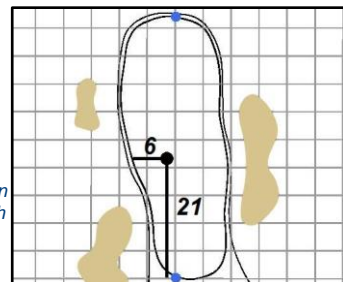

Green
Depth

42

12

Green
Depth

45

13

Green
Depth

45

14

Green
Depth

34

15

Green
Depth

47

16

Green
Depth

NCR Country Club (South Course) - Kettering, Ohio

Each side of a complete square on the green represents 5 yards. / Blue dots represent green front and back.