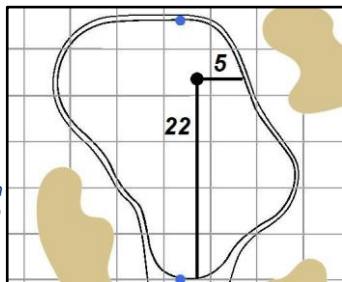

Green
Depth

41

4

Green
Depth

49

5

Green
Depth

37

6

Green
Depth

34

7

Green
Depth

28

8

Green
Depth

NCR Country Club (South Course) - Kettering, Ohio

Each side of a complete square on the green represents 5 yards. / Blue dots represent green front and back.