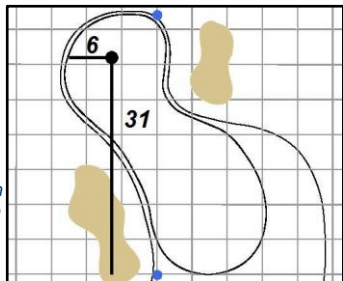

Green
Depth

41

4

Green
Depth

49

5

Green
Depth

37

6

Green
Depth

34

7

Green
Depth

28

8

Green
Depth

NCR Country Club (South Course) - Kettering, Ohio

Each side of a complete square on the green represents 5 yards. / Blue dots represent green front and back.