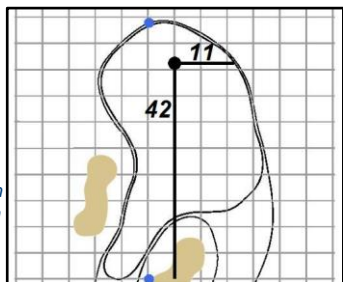

Round 4 - Sunday, August 28, 2022

1

Green
Depth

36

2

Green
Depth

40

3

Green
Depth

41

4

Green
Depth

49

5

Green
Depth

37

NCR Country Club (South Course) - Kettering, Ohio

Each side of a complete square on the green represents 5 yards. / Blue dots represent green front and back.