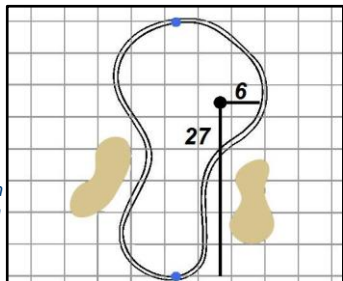

Round 4 - Sunday, August 28, 2022

1

Green
Depth

36

2

Green
Depth

40

3

Green
Depth

41

4

Green
Depth

49

5

Green
Depth

37

NCR Country Club (South Course) - Kettering, Ohio

Each side of a complete square on the green represents 5 yards. / Blue dots represent green front and back.