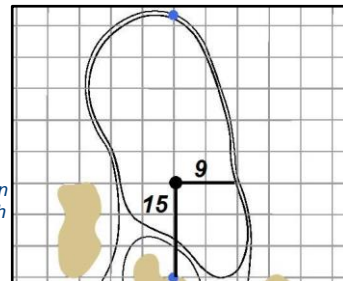

14

Green
Depth

34

15

Green
Depth

47

16

Green
Depth

40

17

Green
Depth

42

18

Green
Depth

44

4TH U.S. SENIOR WOMEN'S OPEN CHAMPIONSHIP®

NCR Country Club (South Course) - Kettering, Ohio

Each side of a complete square on the green represents 5 yards. / Blue dots represent green front and back.