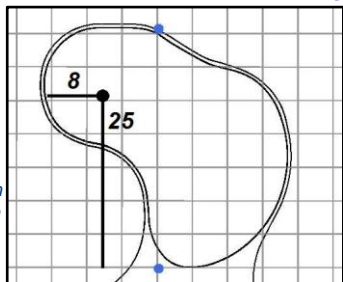

Round 4 - Sunday, August 28, 2022

1

Green
Depth

36

2

Green
Depth

40

3

Green
Depth

41

4

Green
Depth

49

5

Green
Depth

37

NCR Country Club (South Course) - Kettering, Ohio

Each side of a complete square on the green represents 5 yards. / Blue dots represent green front and back.