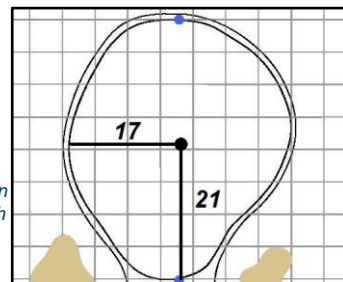

14

Green
Depth

34

15

Green
Depth

47

16

Green
Depth

40

17

Green
Depth

42

18

Green
Depth

44

4TH U.S. SENIOR WOMEN'S OPEN CHAMPIONSHIP®

NCR Country Club (South Course) - Kettering, Ohio

Each side of a complete square on the green represents 5 yards. / Blue dots represent green front and back.