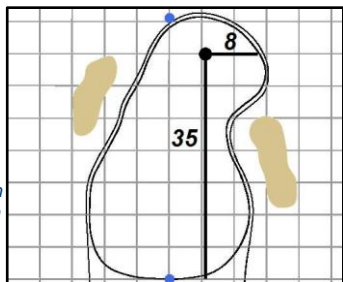

Round 4 - Sunday, August 28, 2022

1

Green
Depth

36

2

Green
Depth

40

3

Green
Depth

41

4

Green
Depth

49

5

Green
Depth

37

NCR Country Club (South Course) - Kettering, Ohio

Each side of a complete square on the green represents 5 yards. / Blue dots represent green front and back.