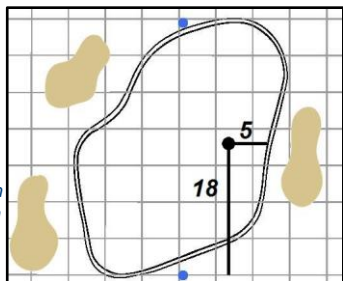

Green
Depth

41

4

Green
Depth

49

5

Green
Depth

37

6

Green
Depth

34

7

Green
Depth

28

8

Green
Depth

NCR Country Club (South Course) - Kettering, Ohio

Each side of a complete square on the green represents 5 yards. / Blue dots represent green front and back.