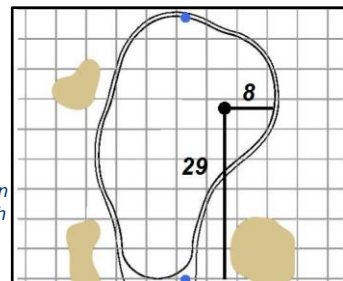

40

17

Green
Depth

42

18

Green
Depth

44

4TH U.S. SENIOR WOMEN'S OPEN CHAMPIONSHIP®

NCR Country Club (South Course) - Kettering, Ohio

Each side of a complete square on the green represents 5 yards. / Blue dots represent green front and back.