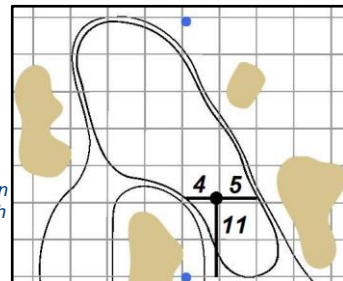

Green
Depth

42

12

Green
Depth

45

13

Green
Depth

45

14

Green
Depth

34

15

Green
Depth

47

16

Green
Depth

NCR Country Club (South Course) - Kettering, Ohio

Each side of a complete square on the green represents 5 yards. / Blue dots represent green front and back.