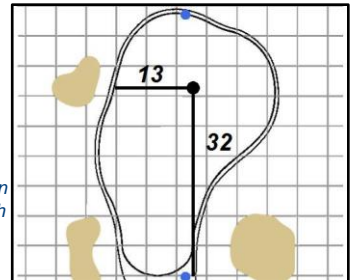

40

17

Green
Depth

42

18

Green
Depth

44

4TH U.S. SENIOR WOMEN'S OPEN CHAMPIONSHIP ®

NCR Country Club (South Course) - Kettering, Ohio

Each side of a complete square on the green represents 5 yards. / Blue dots represent green front and back.