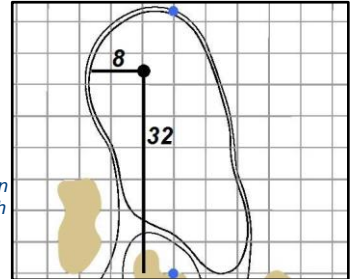

14

Green
Depth

34

15

Green
Depth

47

16

Green
Depth

40

17

Green
Depth

42

18

Green
Depth

44

4TH U.S. SENIOR WOMEN'S OPEN CHAMPIONSHIP ®

NCR Country Club (South Course) - Kettering, Ohio

Each side of a complete square on the green represents 5 yards. / Blue dots represent green front and back.