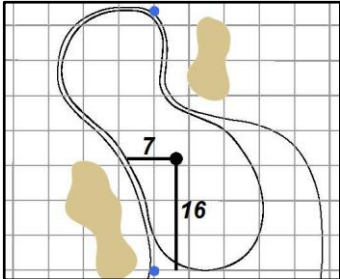

Green
Depth

41

4

Green
Depth

49

5

Green
Depth

37

6

Green
Depth

34

7

Green
Depth

28

8

Green
Depth

NCR Country Club (South Course) - Kettering, Ohio

Each side of a complete square on the green represents 5 yards. / Blue dots represent green front and back.