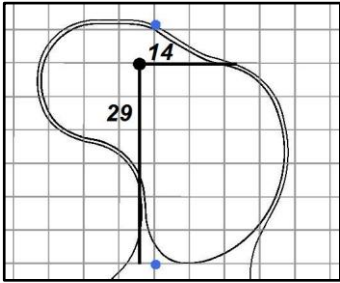

Round 3 - Saturday, August 27, 2022

1

Green
Depth

36

2

Green
Depth

40

3

Green
Depth

41

4

Green
Depth

49

5

Green
Depth

37

NCR Country Club (South Course) - Kettering, Ohio

Each side of a complete square on the green represents 5 yards. / Blue dots represent green front and back.