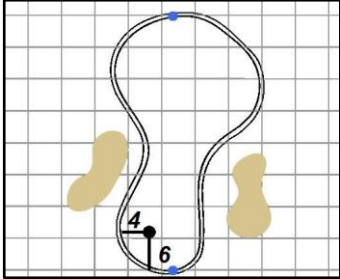

Round 3 - Saturday, August 27, 2022

1

Green
Depth

36

2

Green
Depth

40

3

Green
Depth

41

4

Green
Depth

49

5

Green
Depth

37

NCR Country Club (South Course) - Kettering, Ohio

Each side of a complete square on the green represents 5 yards. / Blue dots represent green front and back.