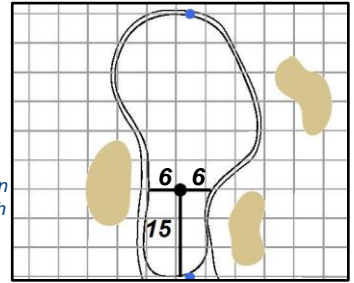

Green
Depth

42

12

Green
Depth

45

13

Green
Depth

45

14

Green
Depth

34

15

Green
Depth

47

16

Green
Depth

NCR Country Club (South Course) - Kettering, Ohio

Each side of a complete square on the green represents 5 yards. / Blue dots represent green front and back.