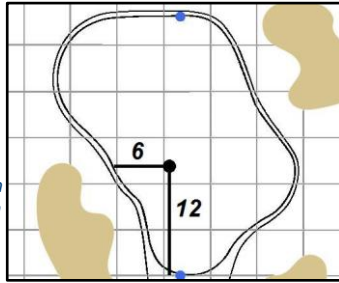

Green
Depth

41

4

Green
Depth

49

5

Green
Depth

37

6

Green
Depth

34

7

Green
Depth

28

8

Green
Depth

NCR Country Club (South Course) - Kettering, Ohio

Each side of a complete square on the green represents 5 yards. / Blue dots represent green front and back.