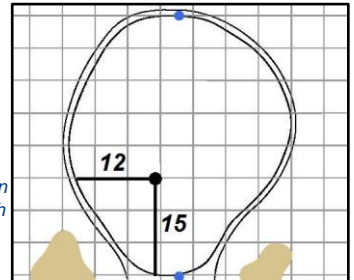

14

Green
Depth

34

15

Green
Depth

47

16

Green
Depth

40

17

Green
Depth

42

18

Green
Depth

44

4TH U.S. SENIOR WOMEN'S OPEN CHAMPIONSHIP ®

NCR Country Club (South Course) - Kettering, Ohio

Each side of a complete square on the green represents 5 yards. / Blue dots represent green front and back.