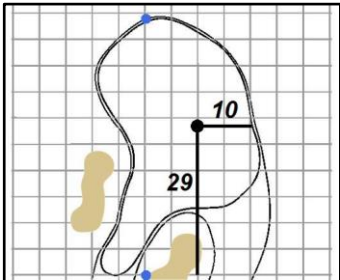

Round 3 - Saturday, August 27, 2022

1

Green
Depth

36

2

Green
Depth

40

3

Green
Depth

41

4

Green
Depth

49

5

Green
Depth

37

NCR Country Club (South Course) - Kettering, Ohio

Each side of a complete square on the green represents 5 yards. / Blue dots represent green front and back.