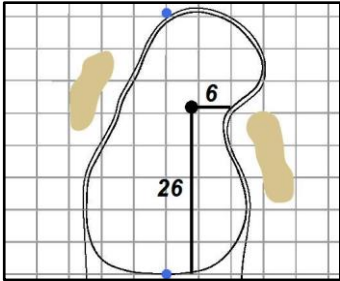

Round 3 - Saturday, August 27, 2022

1

Green
Depth

36

2

Green
Depth

40

3

Green
Depth

41

4

Green
Depth

49

5

Green
Depth

37

NCR Country Club (South Course) - Kettering, Ohio

Each side of a complete square on the green represents 5 yards. / Blue dots represent green front and back.