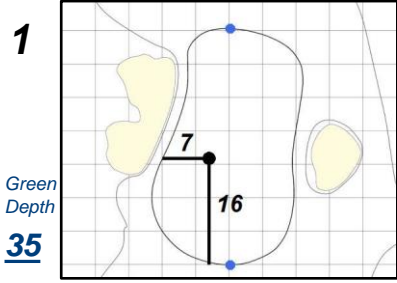

# Round 2 - Friday, June 3, 2022

77th U.S. Women's Open Presented by ProMedica

Pine Needles Lodge & Golf Club - Southern Pines, N.C.

Each side of a complete square on the green represents 5 yards. / Blue dots represent green front and back.