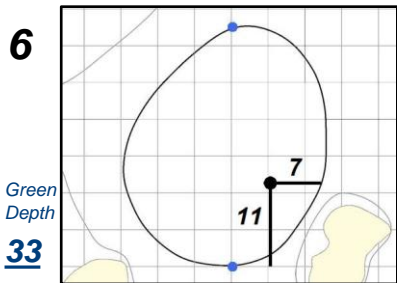

# Round 2 - Friday, June 3, 2022

77th U.S. Women's Open Presented by ProMedica

Pine Needles Lodge & Golf Club - Southern Pines, N.C.

Each side of a complete square on the green represents 5 yards. / Blue dots represent green front and back.