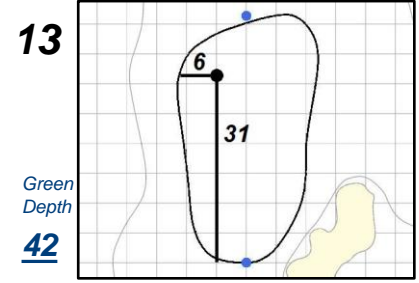

# Round 2 - Friday, June 3, 2022

77th U.S. Women's Open Presented by ProMedica

Pine Needles Lodge & Golf Club - Southern Pines, N.C.

Each side of a complete square on the green represents 5 yards. / Blue dots represent green front and back.