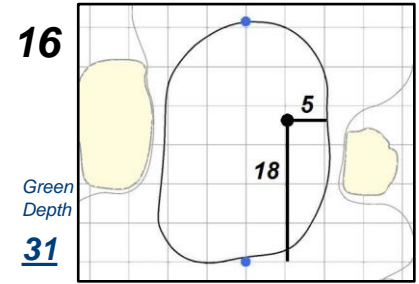

# Round 2 - Friday, June 3, 2022

77th U.S. Women's Open Presented by ProMedica

Pine Needles Lodge & Golf Club - Southern Pines, N.C.

Each side of a complete square on the green represents 5 yards. / Blue dots represent green front and back.