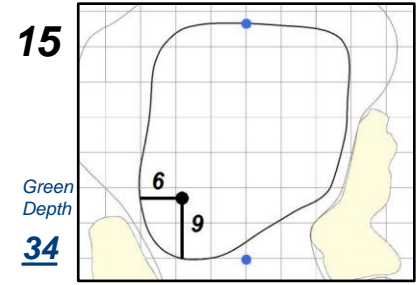

# Round 2 - Friday, June 3, 2022

77th U.S. Women's Open Presented by ProMedica

Pine Needles Lodge & Golf Club - Southern Pines, N.C.

Each side of a complete square on the green represents 5 yards. / Blue dots represent green front and back.