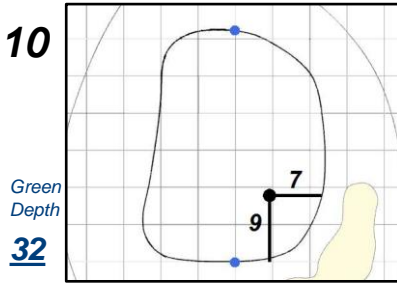

# Round 2 - Friday, June 3, 2022

77th U.S. Women's Open Presented by ProMedica

Pine Needles Lodge & Golf Club - Southern Pines, N.C.

Each side of a complete square on the green represents 5 yards. / Blue dots represent green front and back.