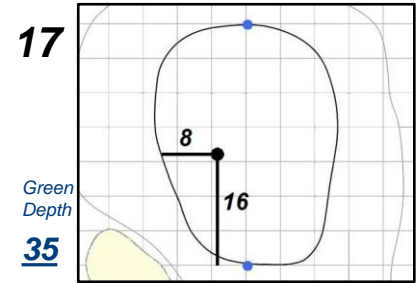

# Round 2 - Friday, June 3, 2022

77th U.S. Women's Open Presented by ProMedica

Pine Needles Lodge & Golf Club - Southern Pines, N.C.

Each side of a complete square on the green represents 5 yards. / Blue dots represent green front and back.