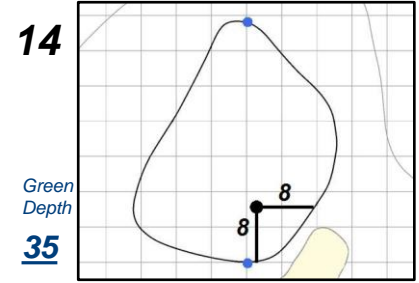

# Round 2 - Friday, June 3, 2022

77th U.S. Women's Open Presented by ProMedica

Pine Needles Lodge & Golf Club - Southern Pines, N.C.

Each side of a complete square on the green represents 5 yards. / Blue dots represent green front and back.