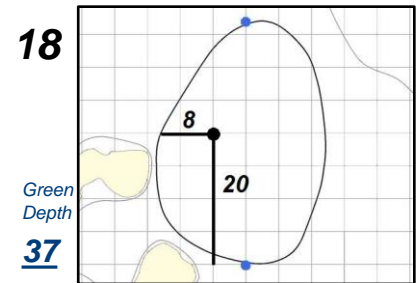

# Round 2 - Friday, June 3, 2022

77th U.S. Women's Open Presented by ProMedica

Pine Needles Lodge & Golf Club - Southern Pines, N.C.

Each side of a complete square on the green represents 5 yards. / Blue dots represent green front and back.