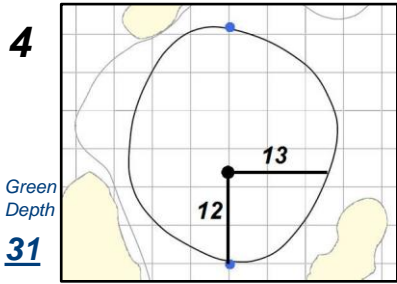

# Round 2 - Friday, June 3, 2022

77th U.S. Women's Open Presented by ProMedica

Pine Needles Lodge & Golf Club - Southern Pines, N.C.

Each side of a complete square on the green represents 5 yards. / Blue dots represent green front and back.