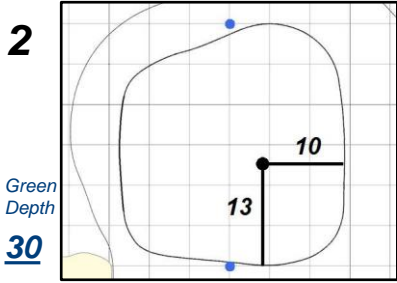

# Round 2 - Friday, June 3, 2022

77th U.S. Women's Open Presented by ProMedica

Pine Needles Lodge & Golf Club - Southern Pines, N.C.

Each side of a complete square on the green represents 5 yards. / Blue dots represent green front and back.