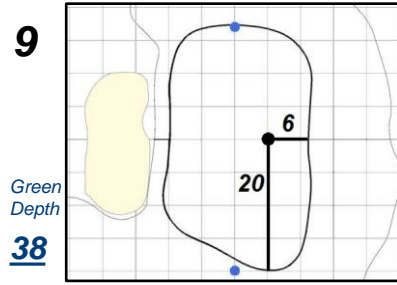

# Round 2 - Friday, June 3, 2022

77th U.S. Women's Open Presented by ProMedica

Pine Needles Lodge & Golf Club - Southern Pines, N.C.

Each side of a complete square on the green represents 5 yards. / Blue dots represent green front and back.