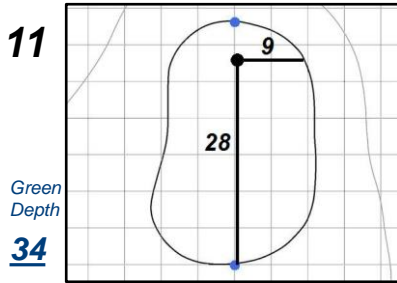

# Round 2 - Friday, June 3, 2022

77th U.S. Women's Open Presented by ProMedica

Pine Needles Lodge & Golf Club - Southern Pines, N.C.

Each side of a complete square on the green represents 5 yards. / Blue dots represent green front and back.