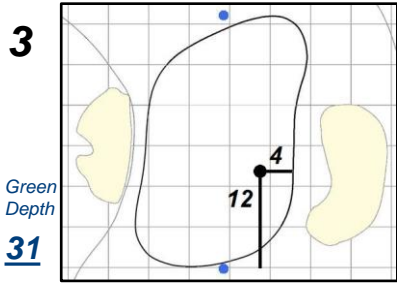

# Round 2 - Friday, June 3, 2022

77th U.S. Women's Open Presented by ProMedica

Pine Needles Lodge & Golf Club - Southern Pines, N.C.

Each side of a complete square on the green represents 5 yards. / Blue dots represent green front and back.