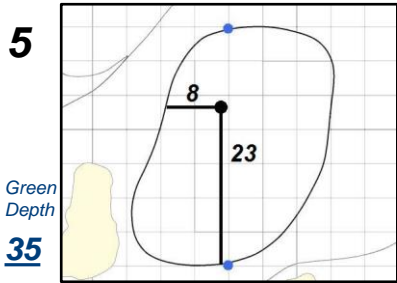

# Round 2 - Friday, June 3, 2022

77th U.S. Women's Open Presented by ProMedica

Pine Needles Lodge & Golf Club - Southern Pines, N.C.

Each side of a complete square on the green represents 5 yards. / Blue dots represent green front and back.