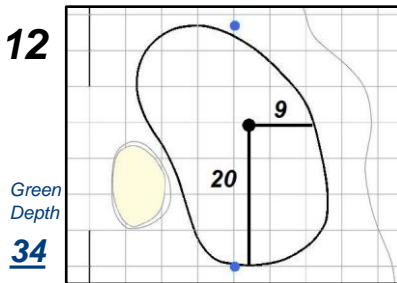

# Round 2 - Friday, June 3, 2022

77th U.S. Women's Open Presented by ProMedica

Pine Needles Lodge & Golf Club - Southern Pines, N.C.

Each side of a complete square on the green represents 5 yards. / Blue dots represent green front and back.