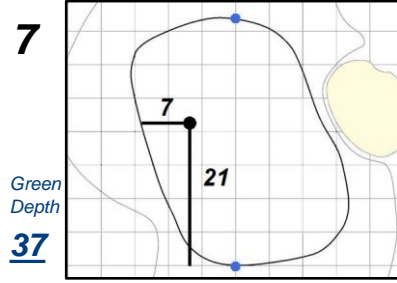

# Round 2 - Friday, June 3, 2022

77th U.S. Women's Open Presented by ProMedica

Pine Needles Lodge & Golf Club - Southern Pines, N.C.

Each side of a complete square on the green represents 5 yards. / Blue dots represent green front and back.