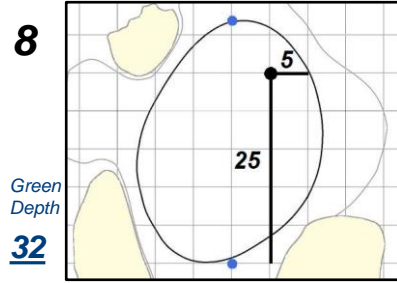

# Round 2 - Friday, June 3, 2022

77th U.S. Women's Open Presented by ProMedica

Pine Needles Lodge & Golf Club - Southern Pines, N.C.

Each side of a complete square on the green represents 5 yards. / Blue dots represent green front and back.