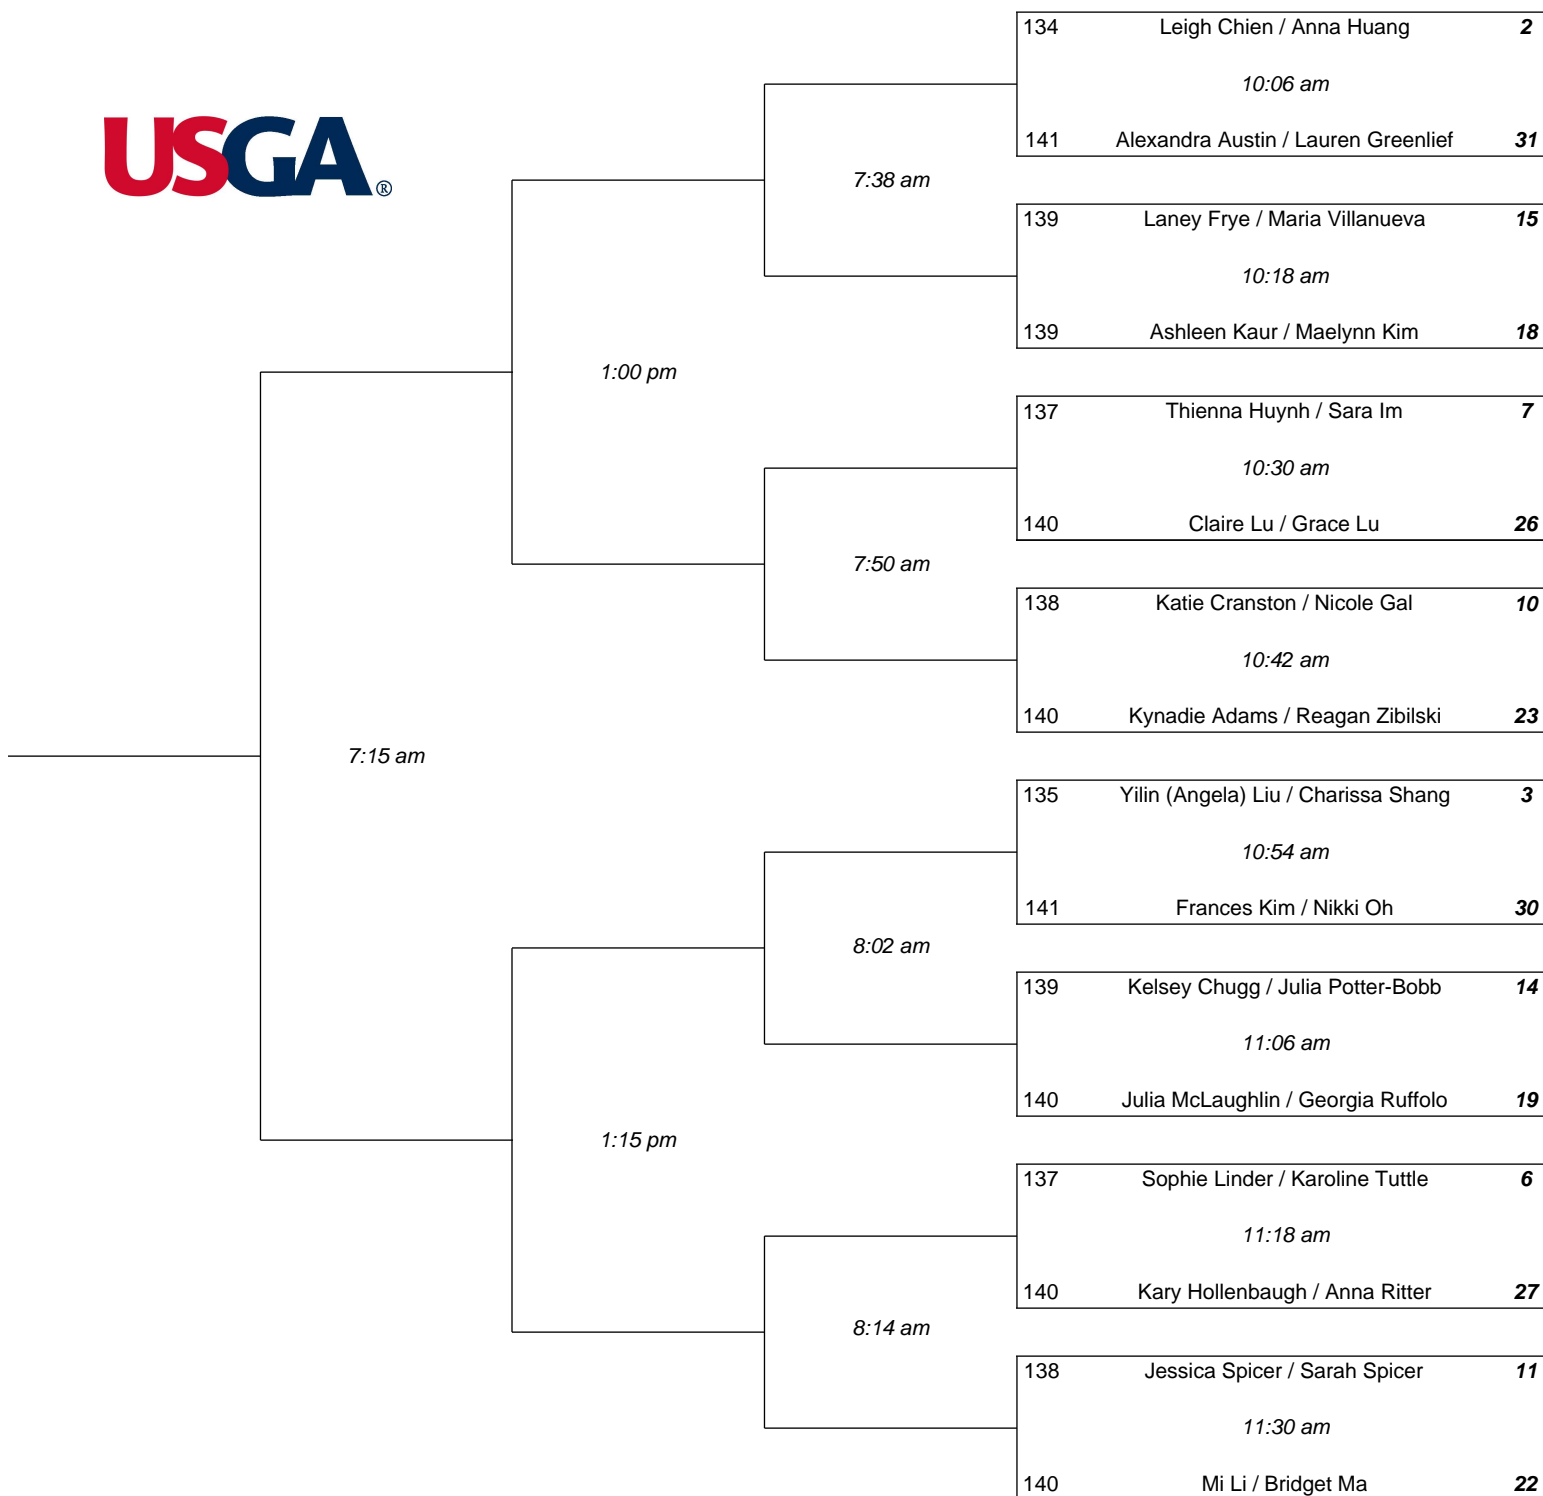

7th U.S. WOMEN'S AMATEUR FOUR-BALL CHAMPIONSHIP ®

Upper Half

7th U.S. WOMEN'S AMATEUR FOUR-BALL CHAMPIONSHIP ®

Lower Half

Semifinal
Sun, Apr 24

Quarterfinal
Sat, Apr 23

Round of 16
Sat, Apr 23

Round of 32
Friday, April 22, 2022

Caddie Bib Assignments: 1st Side = Red, 2nd Side = Blue