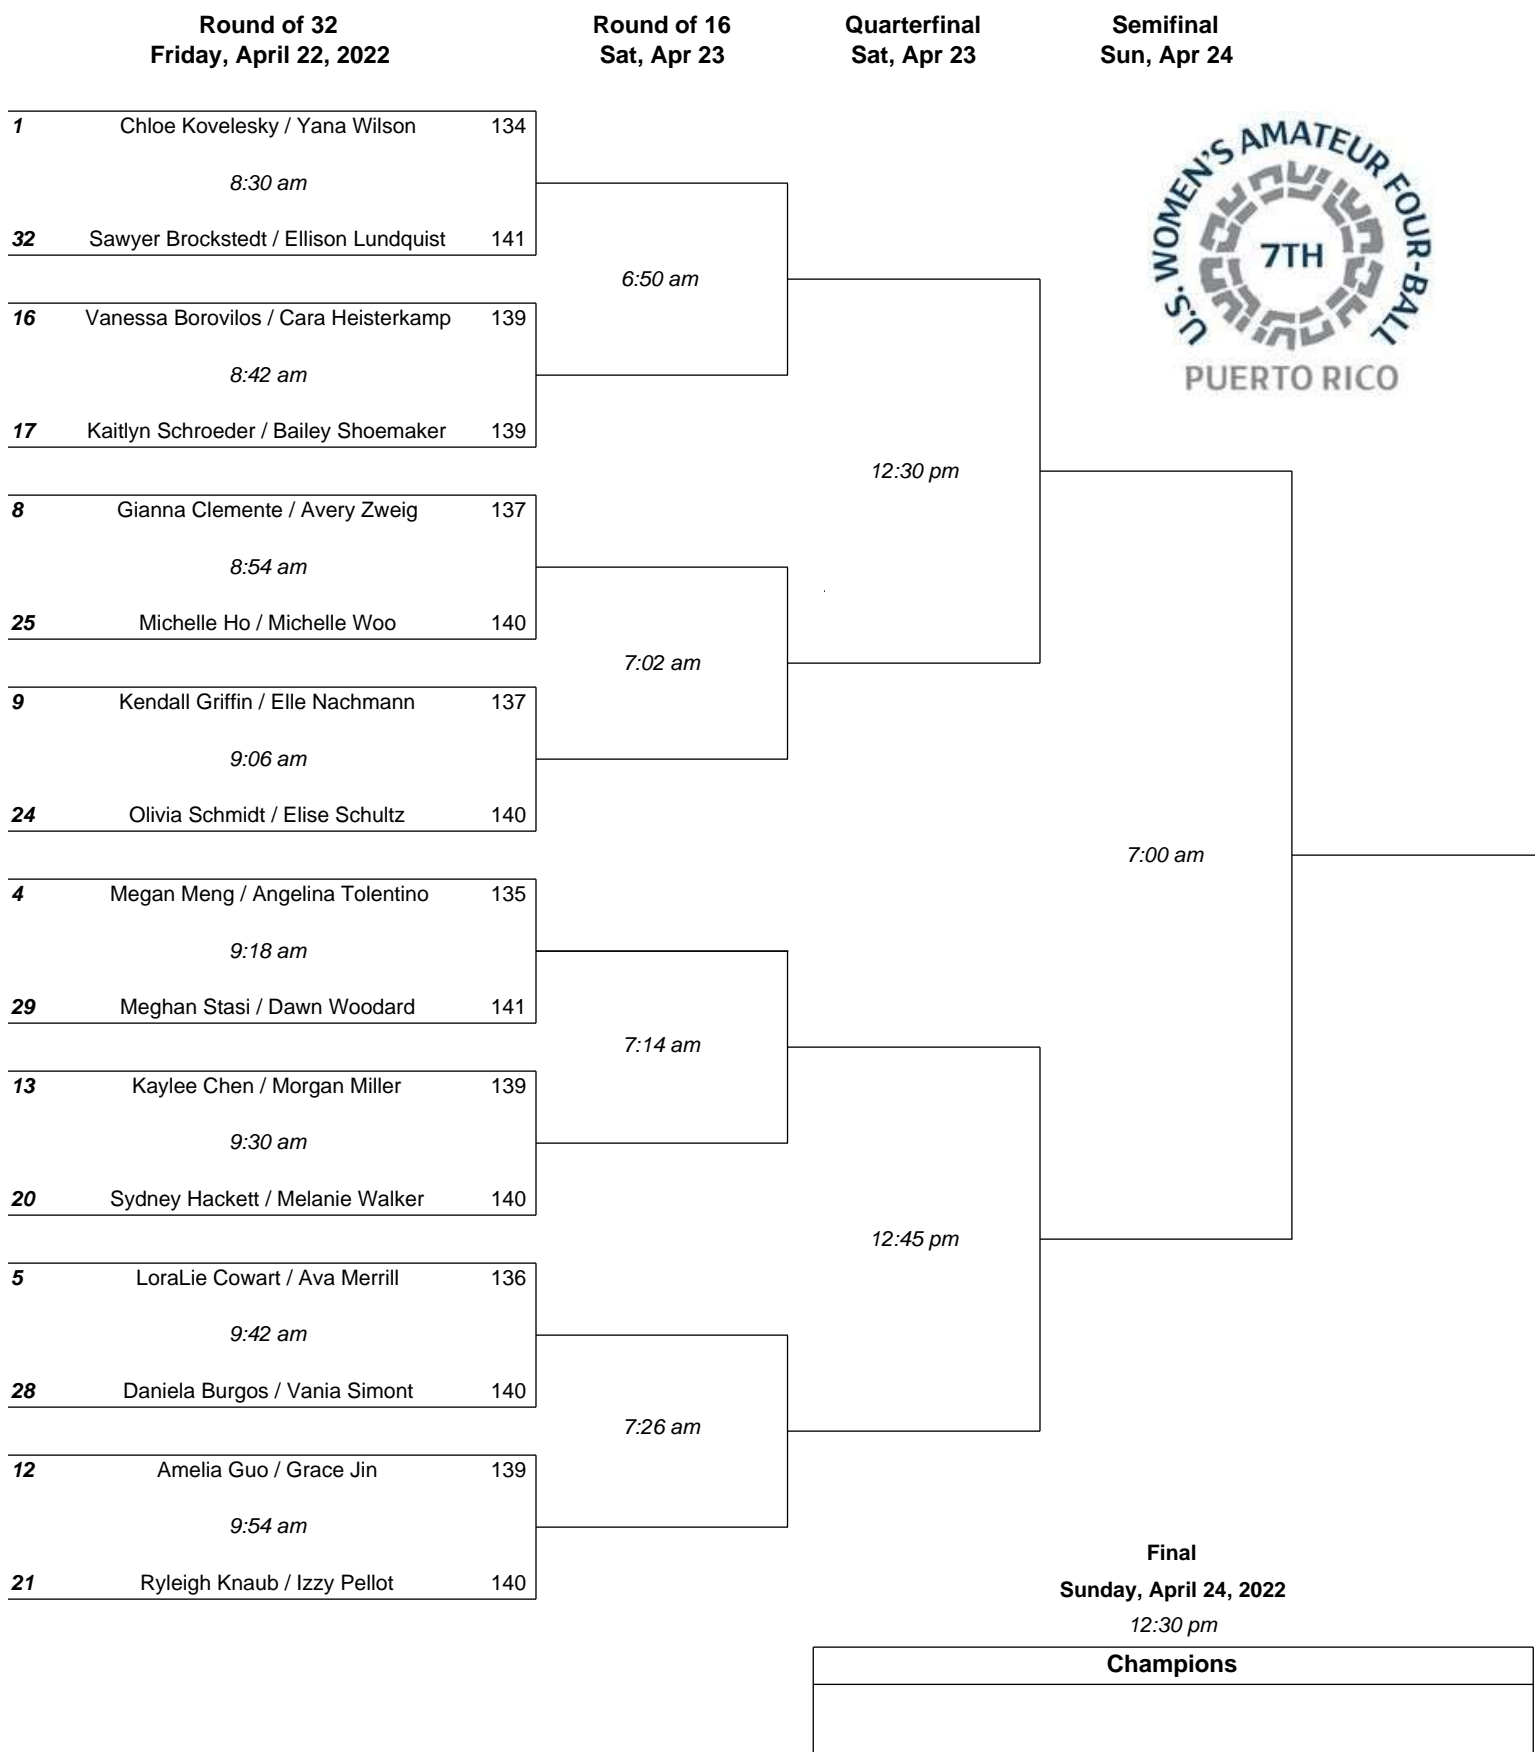

7th U.S. WOMEN'S AMATEUR FOUR-BALL CHAMPIONSHIP ®

Upper Half

7th U.S. WOMEN'S AMATEUR FOUR-BALL CHAMPIONSHIP ®

Lower Half

Semifinal
Sun, Apr 24

Quarterfinal
Sat, Apr 23

Round of 16
Sat, Apr 23

Round of 32
Friday, April 22, 2022

Caddie Bib Assignments: 1st Side = Red, 2nd Side = Blue