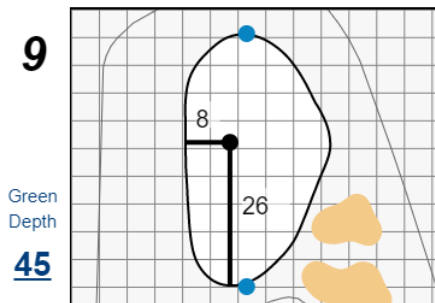

34th U.S. Women's Mid-Amateur Championship

Berkeley Hall Club