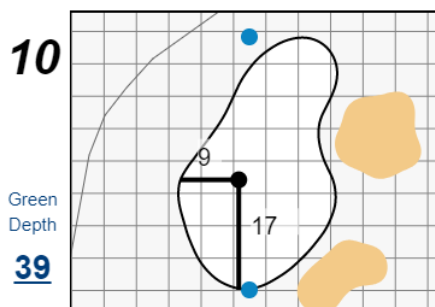

34th U.S. Women's Mid-Amateur Championship

Berkeley Hall Club