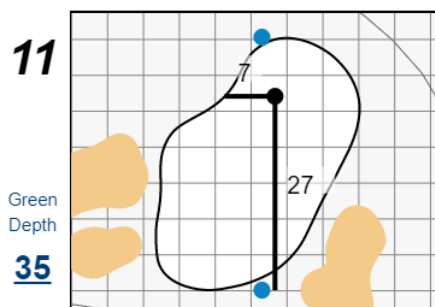

34th U.S. Women's Mid-Amateur Championship

Berkeley Hall Club