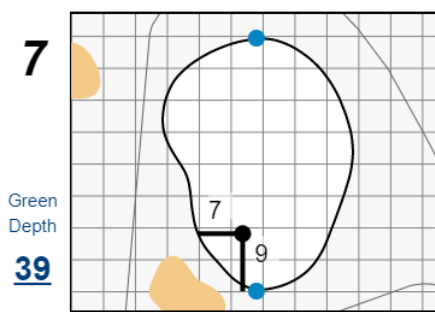

34th U.S. Women's Mid-Amateur Championship

Berkeley Hall Club