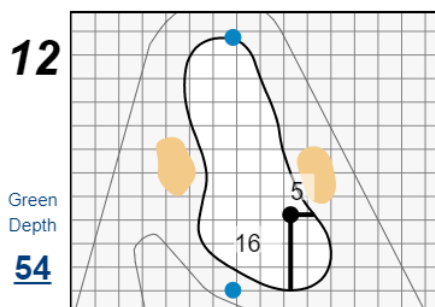

34th U.S. Women's Mid-Amateur Championship

Berkeley Hall Club