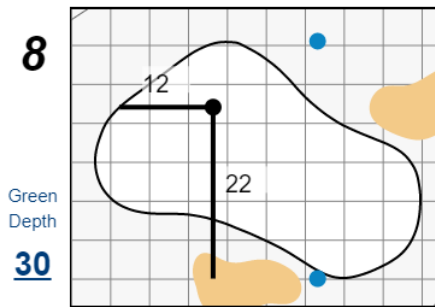

34th U.S. Women's Mid-Amateur Championship

Berkeley Hall Club