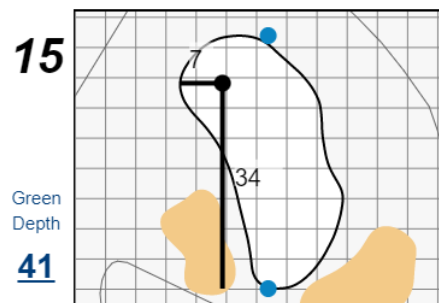

34th U.S. Women's Mid-Amateur Championship

Berkeley Hall Club

Each side of a complete square on the green represents 5 yards. / Blue dots represent green front and back.