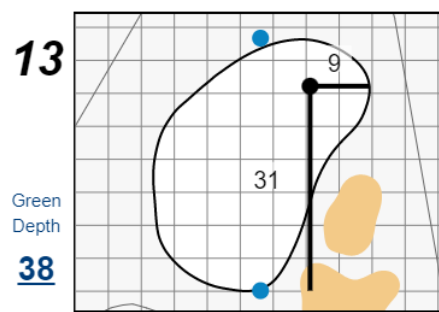

34th U.S. Women's Mid-Amateur Championship

Berkeley Hall Club

Each side of a complete square on the green represents 5 yards. / Blue dots represent green front and back.