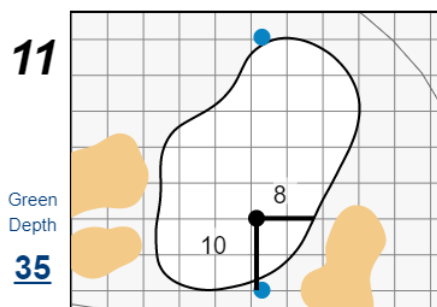

34th U.S. Women's Mid-Amateur Championship

Berkeley Hall Club

Each side of a complete square on the green represents 5 yards. / Blue dots represent green front and back.