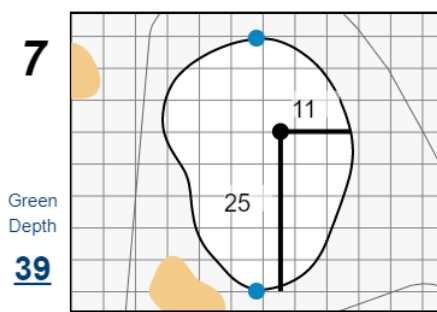

34th U.S. Women's Mid-Amateur Championship

Berkeley Hall Club

Each side of a complete square on the green represents 5 yards. / Blue dots represent green front and back.