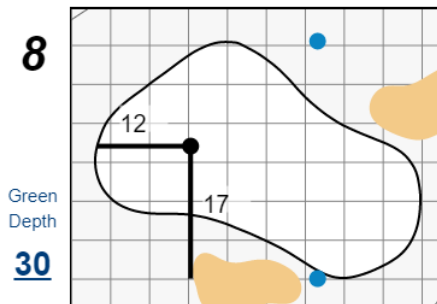

34th U.S. Women's Mid-Amateur Championship

Berkeley Hall Club

Each side of a complete square on the green represents 5 yards. / Blue dots represent green front and back.