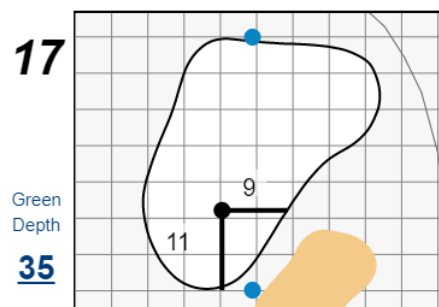

34th U.S. Women's Mid-Amateur Championship

Berkeley Hall Club

Each side of a complete square on the green represents 5 yards. / Blue dots represent green front and back.