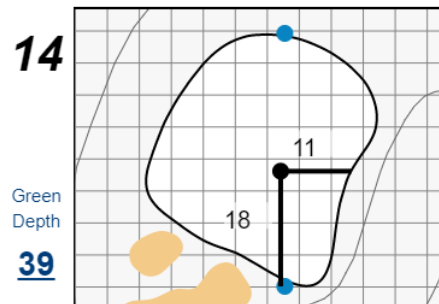

34th U.S. Women's Mid-Amateur Championship

Berkeley Hall Club

Each side of a complete square on the green represents 5 yards. / Blue dots represent green front and back.