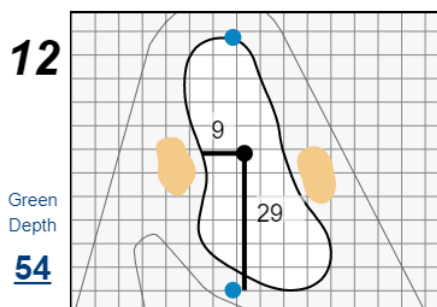

34th U.S. Women's Mid-Amateur Championship

Berkeley Hall Club

Each side of a complete square on the green represents 5 yards. / Blue dots represent green front and back.