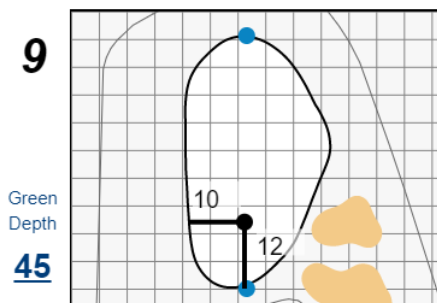

34th U.S. Women's Mid-Amateur Championship

Berkeley Hall Club

Each side of a complete square on the green represents 5 yards. / Blue dots represent green front and back.