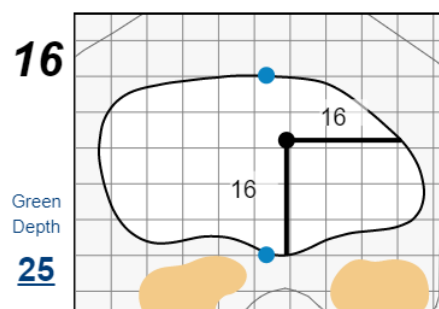

34th U.S. Women's Mid-Amateur Championship

Berkeley Hall Club

Each side of a complete square on the green represents 5 yards. / Blue dots represent green front and back.