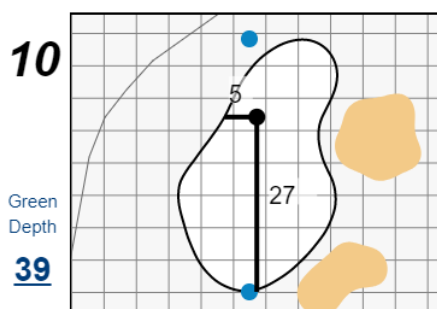

34th U.S. Women's Mid-Amateur Championship

Berkeley Hall Club

Each side of a complete square on the green represents 5 yards. / Blue dots represent green front and back.