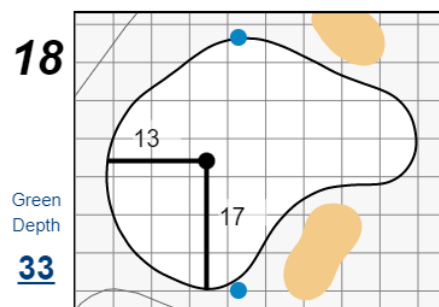

34th U.S. Women's Mid-Amateur Championship

Berkeley Hall Club

Each side of a complete square on the green represents 5 yards. / Blue dots represent green front and back.