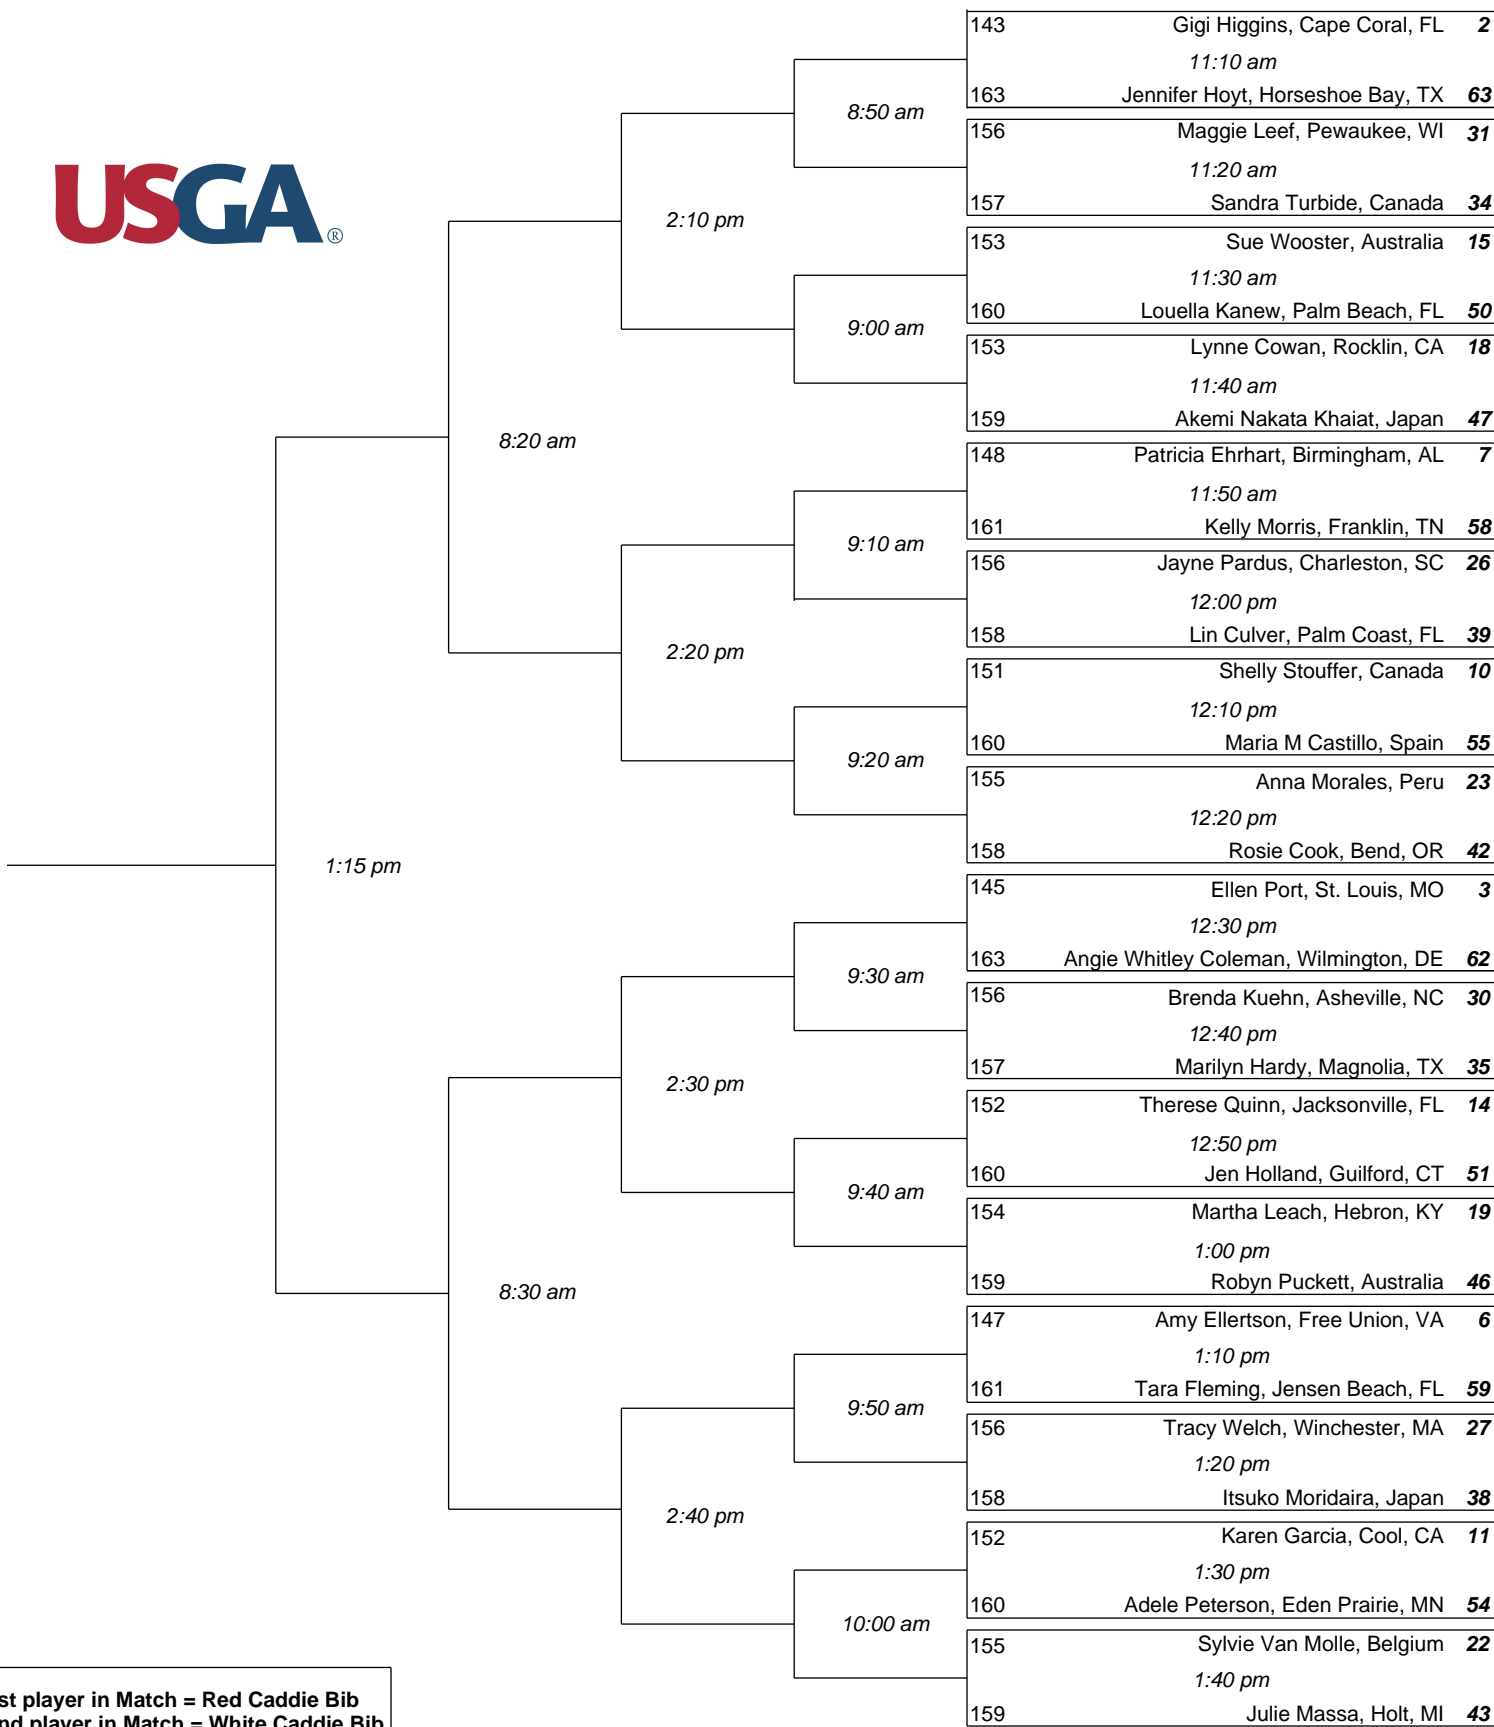

# 59th U.S. SENIOR WOMEN'S AMATEUR CHAMPIONSHIP ®

Lower Half

Semifinal  
Tue, Sep 14

Quarterfinal  
Tue, Sep 14

Round of 16  
Mon, Sep 13

Round of 32  
Mon, Sep 13

Round of 64  
Sunday, September 12, 2021

1st player in Match = Red Caddie Bib  
2nd player in Match = White Caddie Bib