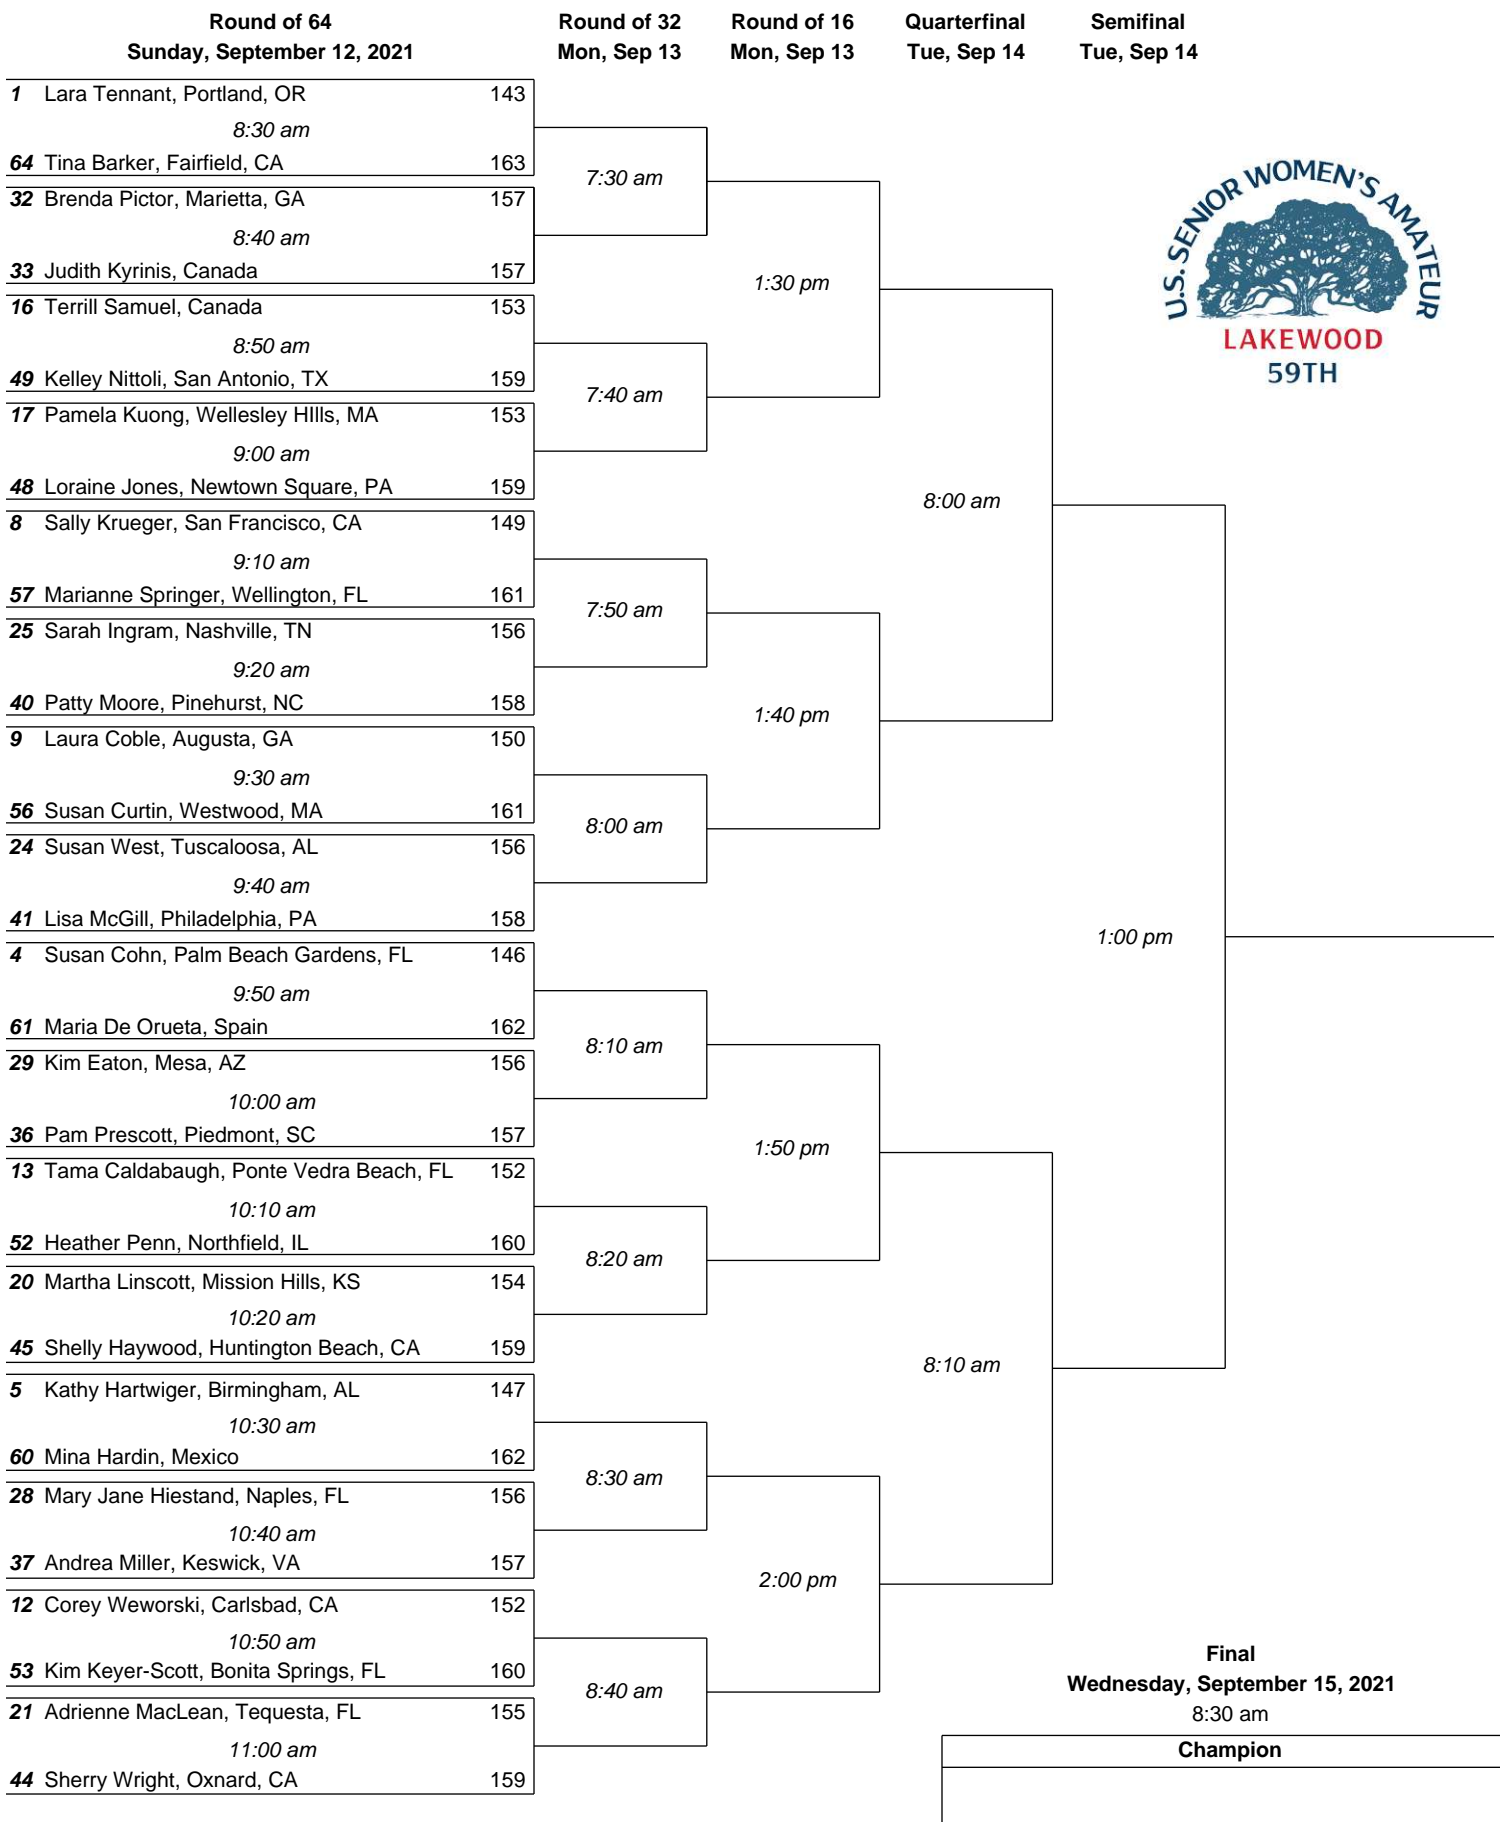

# 59th U.S. SENIOR WOMEN'S AMATEUR CHAMPIONSHIP ®

## Upper Half

# 59th U.S. SENIOR WOMEN'S AMATEUR CHAMPIONSHIP ®

Lower Half

Semifinal  
Tue, Sep 14

Quarterfinal  
Tue, Sep 14

Round of 16  
Mon, Sep 13

Round of 32  
Mon, Sep 13

Round of 64  
Sunday, September 12, 2021

1st player in Match = Red Caddie Bib  
2nd player in Match = White Caddie Bib