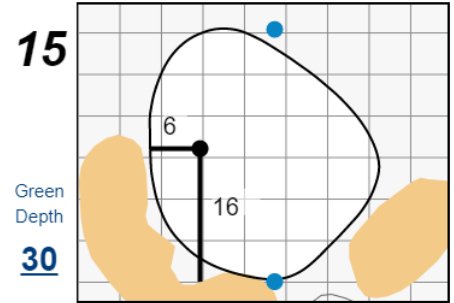

66th U.S. Senior Amateur Championship

Country Club of Detroit

Each side of a complete square on the green represents 5 yards. / Blue dots represent green front and back.