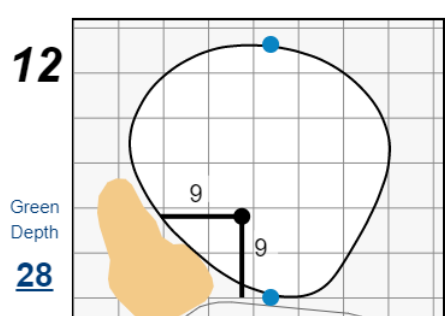

66th U.S. Senior Amateur Championship

Country Club of Detroit

Each side of a complete square on the green represents 5 yards. / Blue dots represent green front and back.