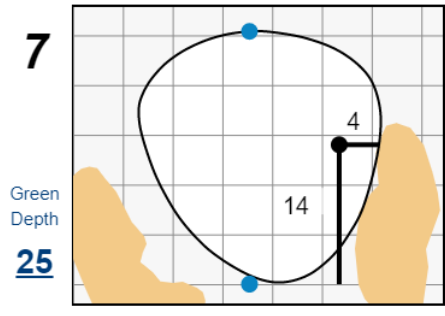

66th U.S. Senior Amateur Championship

Country Club of Detroit

Each side of a complete square on the green represents 5 yards. / Blue dots represent green front and back.