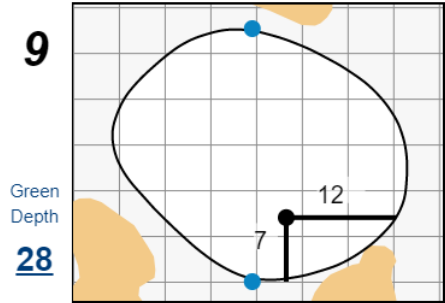

66th U.S. Senior Amateur Championship

Country Club of Detroit

Each side of a complete square on the green represents 5 yards. / Blue dots represent green front and back.