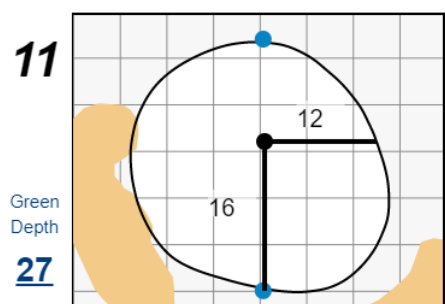

66th U.S. Senior Amateur Championship

Country Club of Detroit

Each side of a complete square on the green represents 5 yards. / Blue dots represent green front and back.