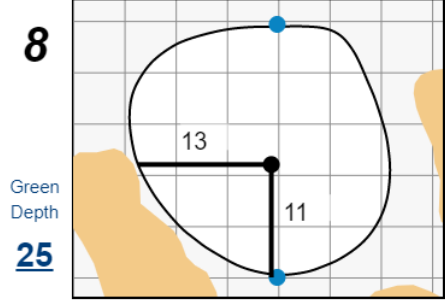

66th U.S. Senior Amateur Championship

Country Club of Detroit

Each side of a complete square on the green represents 5 yards. / Blue dots represent green front and back.