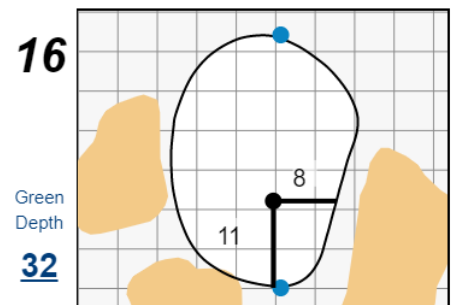

66th U.S. Senior Amateur Championship

Country Club of Detroit

Each side of a complete square on the green represents 5 yards. / Blue dots represent green front and back.