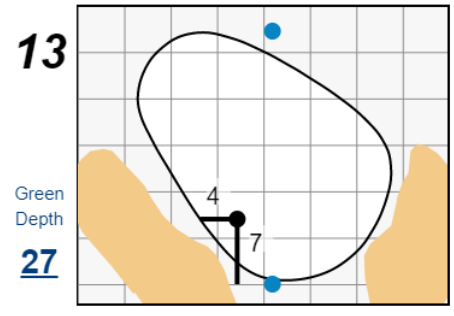

66th U.S. Senior Amateur Championship

Country Club of Detroit

Each side of a complete square on the green represents 5 yards. / Blue dots represent green front and back.