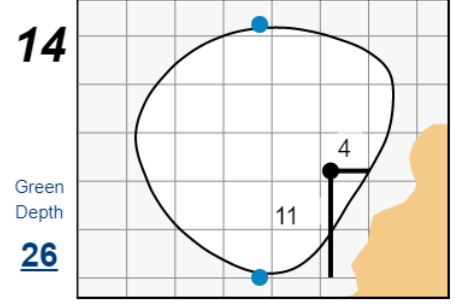

66th U.S. Senior Amateur Championship

Country Club of Detroit

Each side of a complete square on the green represents 5 yards. / Blue dots represent green front and back.