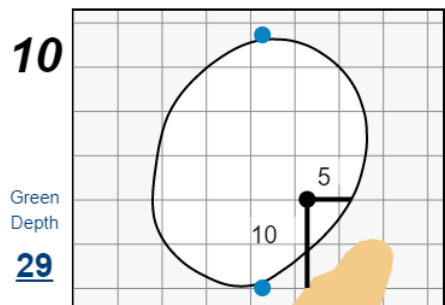

66th U.S. Senior Amateur Championship

Country Club of Detroit

Each side of a complete square on the green represents 5 yards. / Blue dots represent green front and back.