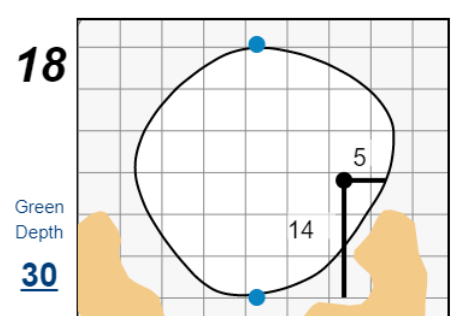

66th U.S. Senior Amateur Championship

Country Club of Detroit

Each side of a complete square on the green represents 5 yards. / Blue dots represent green front and back.