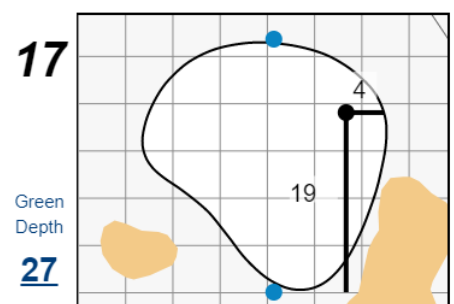

66th U.S. Senior Amateur Championship

Country Club of Detroit

Each side of a complete square on the green represents 5 yards. / Blue dots represent green front and back.