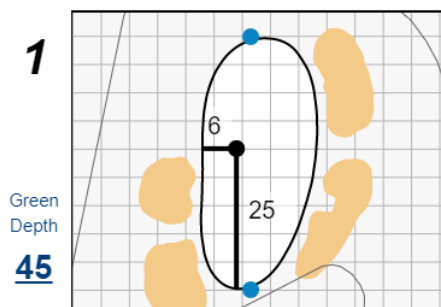

Match Play Foursomes - Saturday, May 8th, 2021

48th Walker Cup Match

Seminole Golf Club

Each side of a complete square on the green represents 5 yards. / Blue dots represent green front and back.