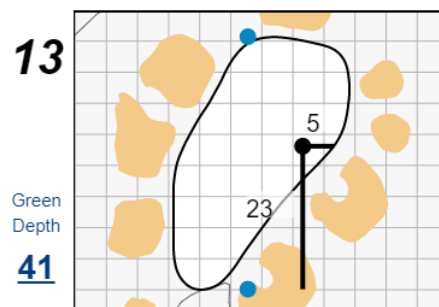

Match Play Foursomes - Saturday, May 8th, 2021

48th Walker Cup Match

Seminole Golf Club

Each side of a complete square on the green represents 5 yards. / Blue dots represent green front and back.