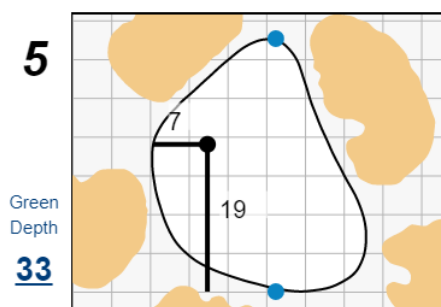

Match Play Foursomes - Saturday, May 8th, 2021

48th Walker Cup Match

Seminole Golf Club

Each side of a complete square on the green represents 5 yards. / Blue dots represent green front and back.