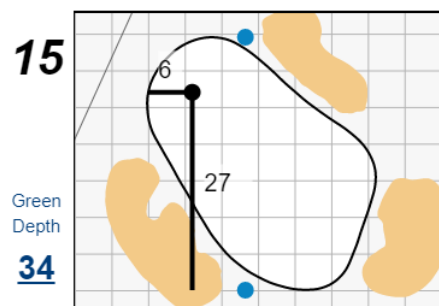

Match Play Foursomes - Saturday, May 8th, 2021

48th Walker Cup Match

Seminole Golf Club

Each side of a complete square on the green represents 5 yards. / Blue dots represent green front and back.