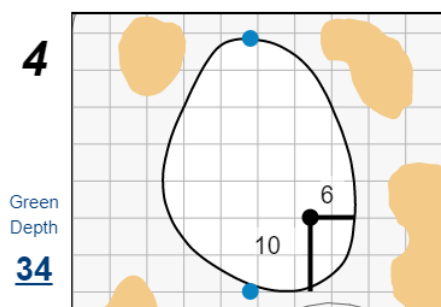

Match Play Foursomes - Saturday, May 8th, 2021

48th Walker Cup Match

Seminole Golf Club

Each side of a complete square on the green represents 5 yards. / Blue dots represent green front and back.