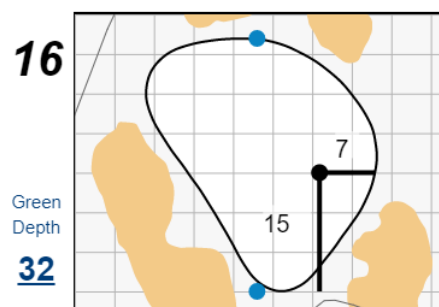

Match Play Foursomes - Saturday, May 8th, 2021

48th Walker Cup Match

Seminole Golf Club

Each side of a complete square on the green represents 5 yards. / Blue dots represent green front and back.