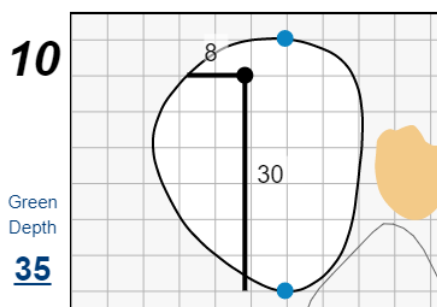

Match Play Foursomes - Saturday, May 8th, 2021

48th Walker Cup Match

Seminole Golf Club

Each side of a complete square on the green represents 5 yards. / Blue dots represent green front and back.