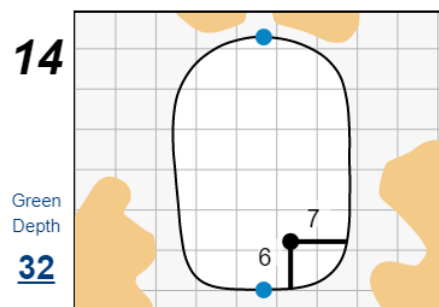

Match Play Foursomes - Saturday, May 8th, 2021

48th Walker Cup Match

Seminole Golf Club

Each side of a complete square on the green represents 5 yards. / Blue dots represent green front and back.