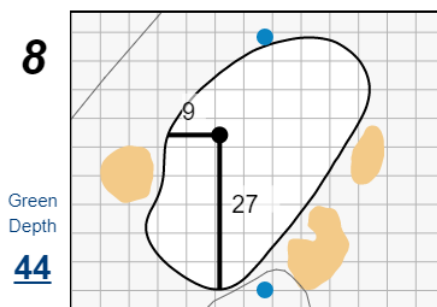

Match Play Foursomes - Saturday, May 8th, 2021

48th Walker Cup Match

Seminole Golf Club

Each side of a complete square on the green represents 5 yards. / Blue dots represent green front and back.