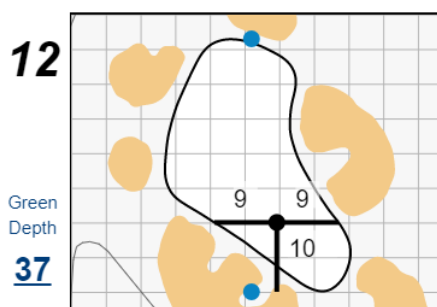

Match Play Foursomes - Saturday, May 8th, 2021

48th Walker Cup Match

Seminole Golf Club

Each side of a complete square on the green represents 5 yards. / Blue dots represent green front and back.