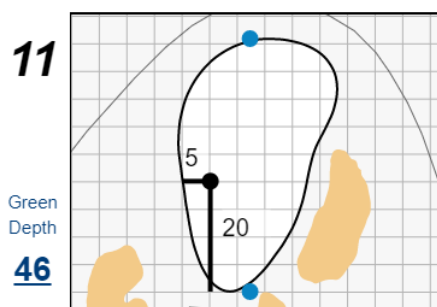

Match Play Foursomes - Saturday, May 8th, 2021

48th Walker Cup Match

Seminole Golf Club

Each side of a complete square on the green represents 5 yards. / Blue dots represent green front and back.