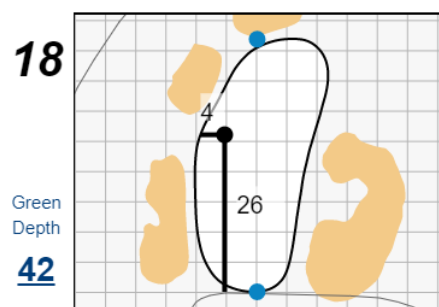

Match Play Foursomes - Saturday, May 8th, 2021

48th Walker Cup Match

Seminole Golf Club

Each side of a complete square on the green represents 5 yards. / Blue dots represent green front and back.