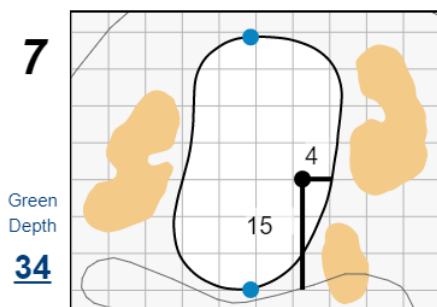

Match Play Foursomes - Saturday, May 8th, 2021

48th Walker Cup Match

Seminole Golf Club

Each side of a complete square on the green represents 5 yards. / Blue dots represent green front and back.