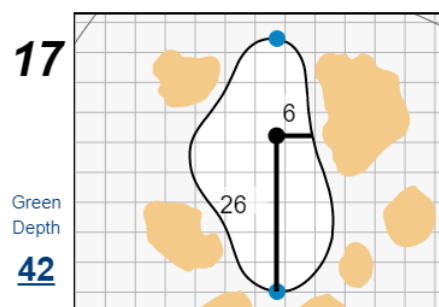

Match Play Foursomes - Saturday, May 8th, 2021

48th Walker Cup Match

Seminole Golf Club

Each side of a complete square on the green represents 5 yards. / Blue dots represent green front and back.