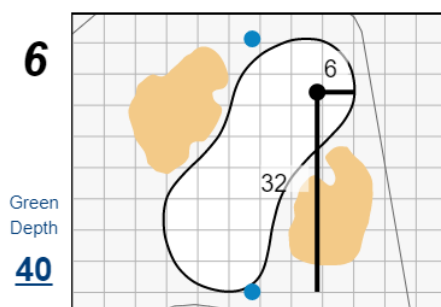

Match Play Foursomes - Saturday, May 8th, 2021

48th Walker Cup Match

Seminole Golf Club

Each side of a complete square on the green represents 5 yards. / Blue dots represent green front and back.