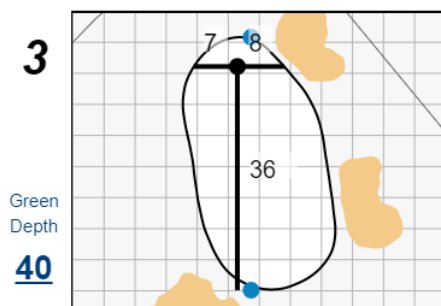

Match Play Foursomes - Saturday, May 8th, 2021

48th Walker Cup Match

Seminole Golf Club

Each side of a complete square on the green represents 5 yards. / Blue dots represent green front and back.