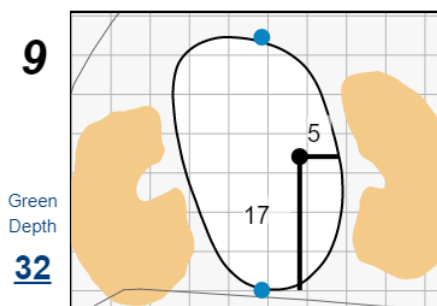

Match Play Foursomes - Saturday, May 8th, 2021

48th Walker Cup Match

Seminole Golf Club

Each side of a complete square on the green represents 5 yards. / Blue dots represent green front and back.