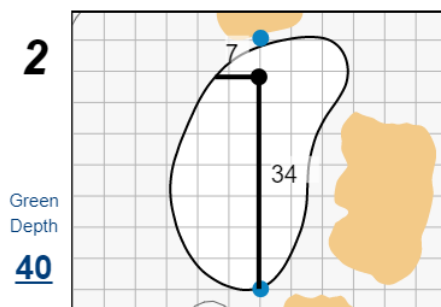

Match Play Foursomes - Saturday, May 8th, 2021

48th Walker Cup Match

Seminole Golf Club

Each side of a complete square on the green represents 5 yards. / Blue dots represent green front and back.