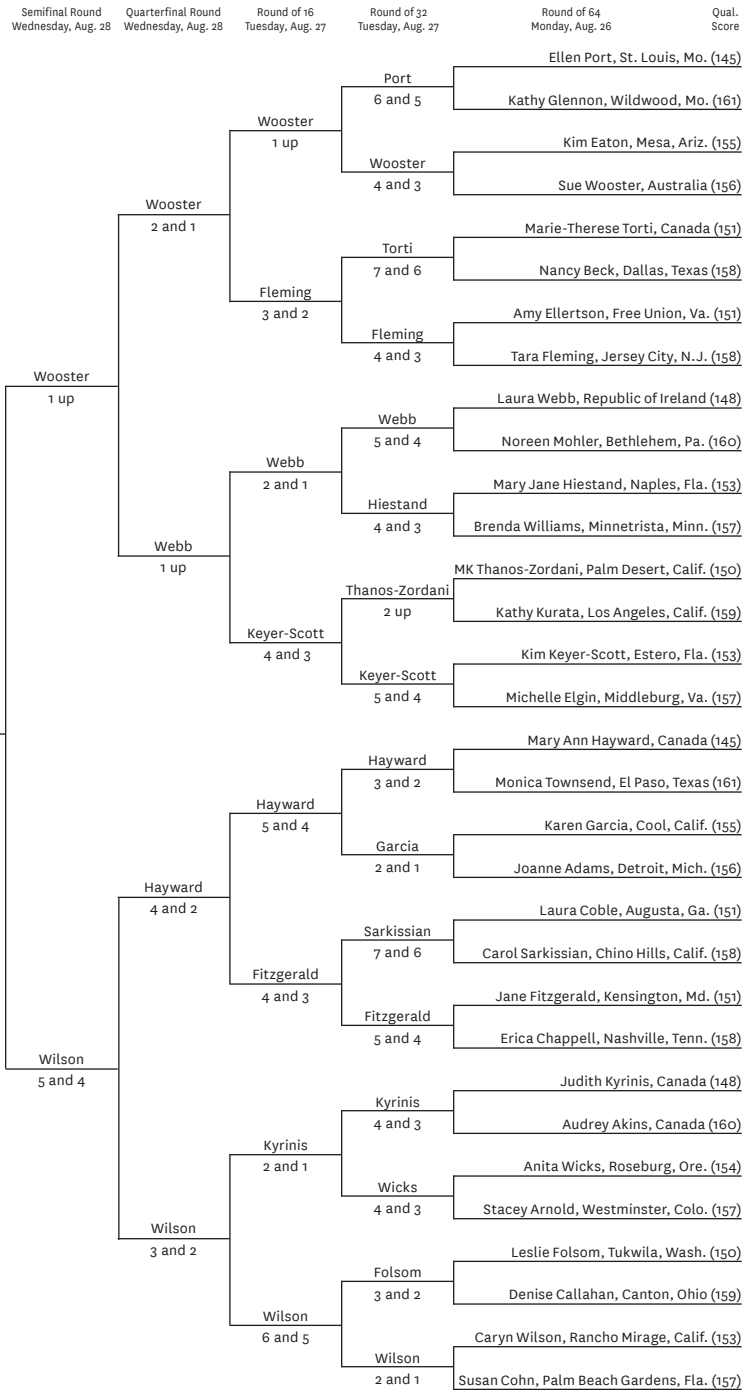

Aug. 24-29, 2019, Cedar Rapids (Iowa) Country Club

Complete Stroke-Play Results

143	Martha Leach, Hebron, Ky., 70-73		
145	Ellen Port, St. Louis, Mo., 71-74; Mary Ann Hayward, Canada, 73-72		
146	Corey Weworski, Carlsbad, Calif., 71-75		
148	Lara Tennant, Portland, Ore., 70-78; Judith Kyrinis, Canada, 76-72; Laura Webb, Republic of Ireland, 74-74; Leigh Klasse, Cumberland, Wis., 70-78; Diane Lang, Weston, Fla., 70-78		
150	MK Thanos-Zordani, Palm Desert, Calif., 75-75; Leslie Folsom, Tukwila, Wash., 77-73; Marilyn Hardy, Magnolia, Texas, 77-73; Lynne Cowan, Rocklin, Calif., 75-75		
151	Laura Coble, Augusta, Ga., 75-76; Marie-Therese Torti, Canada, 79-72; Suzi Spotleson, Canton, Ohio, 76-75; Jackie Little, Canada, 76-75; Amy Ellertson, Free Union, Va., 75-76; Jane Fitzgerald, Kensington, Md., 75-76		
152	Julie Massa, Holt, Mich., 77-75; Sherry Wright, Oxnard, Calif., 69-83		
153	Caryn Wilson, Rancho Mirage, Calif., 76-77; Kim Keyer-Scott, Estero, Fla., 79-74; Patricia Ehrhart, Honolulu, Hawaii, 77-76; Jayne Pardus, Mount Pleasant, S.C., 76-77; Mary Jane Hiestand, Naples, Fla., 76-77		
154	Anita Wicks, Roseburg, Ore., 77-77; Maggie Leef, Pewaukee, Wis., 76-78; Marion Reid, Canada, 79-75		
155	Karen Garcia, Cool, Calif., 81-74; Kim Eaton, Mesa, Ariz., 77-78; Theresa Mahlik, Madison, Ala., 78-77; Sally Krueger, San Francisco, Calif., 78-77		
156	Sue Wooster, Australia, 79-77; Joanne Adams, Detroit, Mich., 81-75;		
		157	Sarah Ingram, Nashville, Tenn., 75-81; Sherry Herman, Palm Beach Gardens, Fla., 79-77 Stacey Arnold, Westminster, Colo., 78-79; Brenda Williams, Minnetrista, Minn., 82-75; Kathy Hartwiger, Birmingham, Ala., 75-82; Marianne Towersey, Pebble Beach, Calif., 77-80; Michelle Elgin, Middleburg, Va., 76-81; Susan Cohn, Palm Beach Gardens, Fla., 78-79
		158	Janet Moore, Centennial, Colo., 78-80; LeeAnn Fairlie, Oklahoma City, Okla., 81-77; Erica Chappell, Nashville, Tenn., 78-80; Tara Fleming, Jersey City, N.J., 80-78; Tina Barker, Fairfield, Calif., 79-79; Mina Hardin, Mexico, 80-78; Nancy Beck, Dallas, Texas, 77-81; Carol Sarkissian, Chino Hills, Calif., 83-75; Lin Culver, Palm Coast, Fla., 82-76
		159	Pamela Kuong, Wellesley Hills, Mass., 81-78; Denise Callahan, Canton, Ohio, 77-82; Kathy Kurata, Los Angeles, Calif., 80-79; Rhonda Orr, Canada, 80-79
		160	Cheryl Grigg, Sea Island, Ga., 82-78; Noreen Mohler, Bethlehem, Pa., 81-79; Audrey Akins, Canada, 81-79
		161	*Dori Eastwood, Lexington, Ky., 83-78 (4); *Susan West, Tuscaloosa, Ala., 80-81 (4); *Jane Curtin, Silver Spring, Md., 79-82 (5); *Kathy Glennon, Wildwood, Mo., 82-79 (5); *Monica Townsend, El Paso, Texas, 79-82 (5)
			* = In Playoff

Failed to Qualify