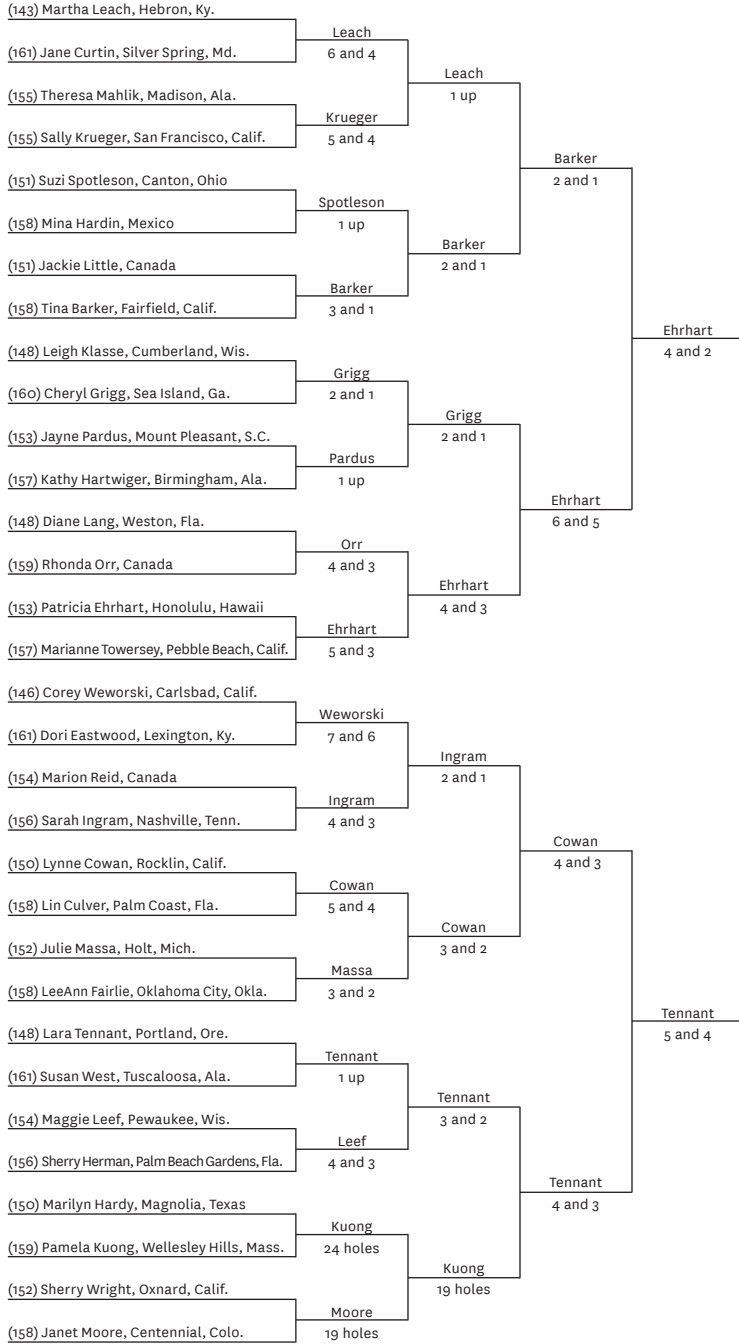

58th U.S. Senior Women's Amateur Championship

Qual. Round of 64 Round of 32 Round of 16 Quarterfinal Round Semifinal Round
Score Monday, Aug. 26 Tuesday, Aug. 27 Tuesday, Aug. 27 Wednesday, Aug. 28 Wednesday, Aug. 28

Par: 36-36—72
Yardage: 5,732
Entries: 434

FINAL
Thursday, Aug. 29
Lara Tennant
def.
Sue Wooster,
3 and 2