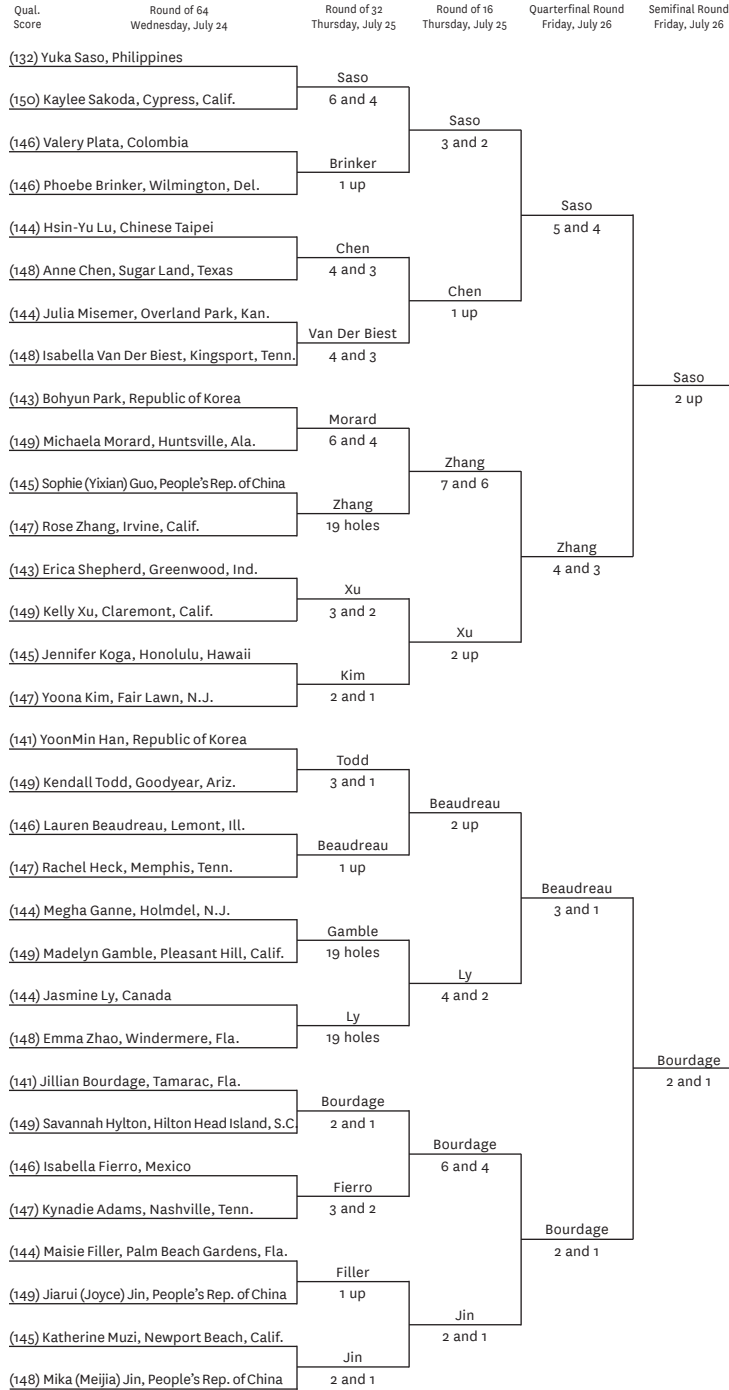

71st U.S. Girls' Junior Championship

Par: 36-36—72
Yardage: 6,307
Entries: 1,559

FINAL
Saturday, July 27
Lei Ye
def.
Jillian Bourdage,
1 up