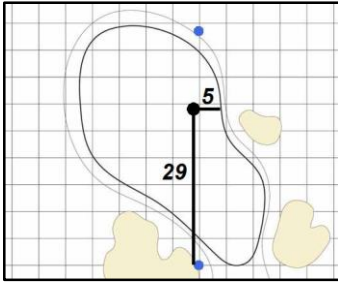

# Hole Locations - Round 4

1

Green  
Depth

39

2

Green  
Depth

49

3

Green  
Depth

43

4

Right  
Tee  
Depth

42

5

Green  
Depth

42