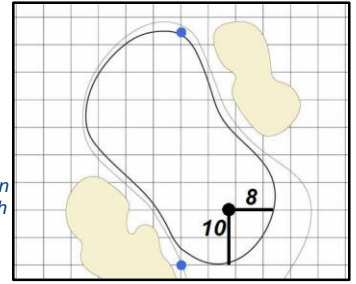

# Hole Locations - Round 4

1

Green  
Depth

39

2

Green  
Depth

49

3

14

Green  
Depth

51

15

Green  
Depth

42

16

Green  
Depth

44

17

Green  
Depth

48

18

Green  
Depth

44

75th U.S. Women's Open Championship