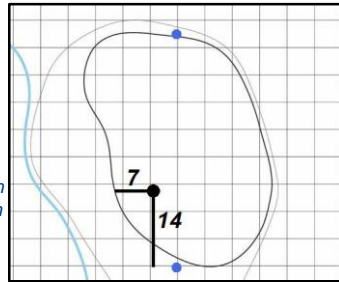

# Hole Locations - Round 4

1

Green  
Depth

39

2

Green  
Depth

49

3

Green  
Depth

43

4

Right  
Tee  
Depth

42

5

Green  
Depth

42

39

9

Green  
Depth

44

10

Green  
Depth

42

11