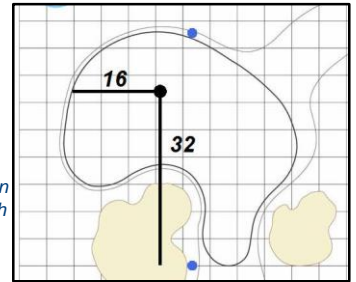

# Hole Locations - Round 4

1

Green  
Depth

39

2

Green  
Depth

49

3

14

Green  
Depth

51

15

Green  
Depth

42

16

Green  
Depth

44

17

Green  
Depth

48

18

Green  
Depth

44

75th U.S. Women's Open Championship