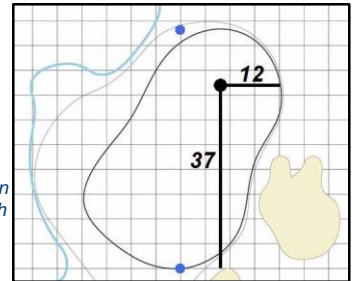

# Hole Locations - Round 4

1

Green  
Depth

39

2

Green  
Depth

49

3

14

Green  
Depth

51

15

Green  
Depth

42

16

Green  
Depth

44

17

Green  
Depth

48

18

Green  
Depth

44

75th U.S. Women's Open Championship