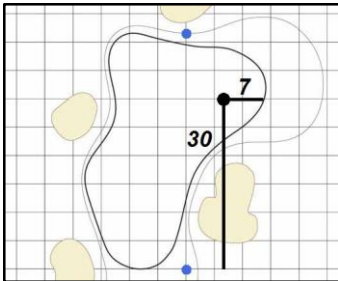

# Hole Locations - Round 4

1

Green  
Depth

39

2

Green  
Depth

49

3

Green  
Depth

43

4

Right  
Tee  
Depth

42

5

Green  
Depth

42

6

Green  
Depth

42

7

Green  
Depth

61

8

Green  
Depth