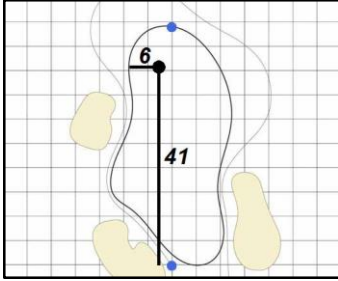

# Hole Locations - Round 4

1

Green  
Depth

39

2

Green  
Depth

49

3

Green  
Depth

43

4

Right  
Tee  
Depth

42

5

Green  
Depth

42