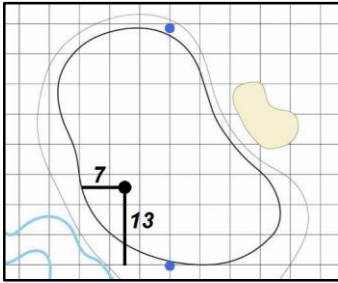

# Hole Locations - Round 4

1

Green  
Depth

39

2

Green  
Depth

49

3

Green  
Depth

43

4

Right  
Tee  
Depth

42

5

Green  
Depth

42