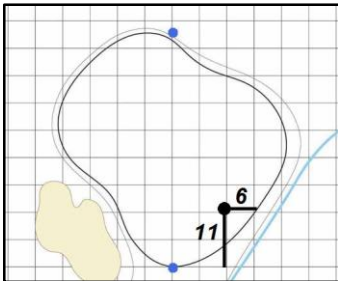

# Hole Locations - Round 4

1

Green  
Depth

39

2

Green  
Depth

49

3

Green  
Depth

43

4

Right  
Tee  
Depth

42

5

Green  
Depth

42

6

Green  
Depth

42

7

Green  
Depth

61

8

Green  
Depth