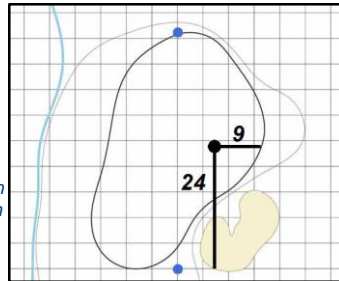

12

Green
Depth

51