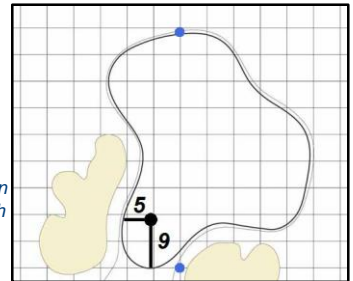

44

17

Green Depth

48

18

Green Depth

44

75th U.S. Women's Open Championship

Champions Golf Club – Cypress Creek Course – Houston, Texas

Each side of a complete square on the green represents 5 yards. / Blue dots represent green front and back.