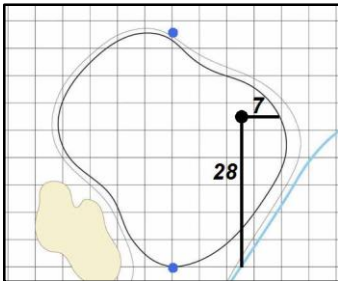

Hole Locations - Round 3

1

Green Depth

39

2

Green Depth

49

3

Green Depth

43

4

Right Tee Depth

42

5

Green Depth

42

6

Green Depth

42

7

Green Depth

61

8

Green Depth