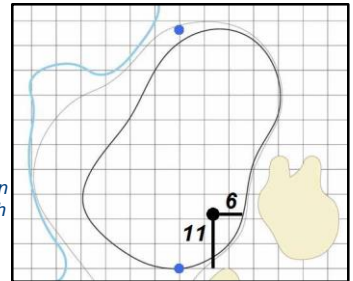

14

Green Depth

51

15

Green Depth

42

16

Green Depth

44

17

Green Depth

48

18

Green Depth

44

75th U.S. Women's Open Championship

Champions Golf Club – Cypress Creek Course – Houston, Texas

Each side of a complete square on the green represents 5 yards. / Blue dots represent green front and back.