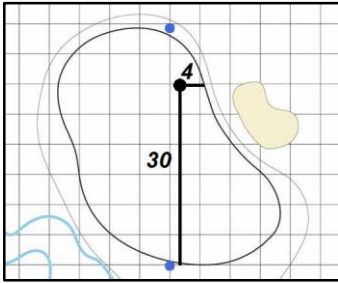

Hole Locations - Round 3

1

Green Depth

39

2

Green Depth

49

3

Green Depth

43

4

Right Tee Depth

42

5

Green Depth

42