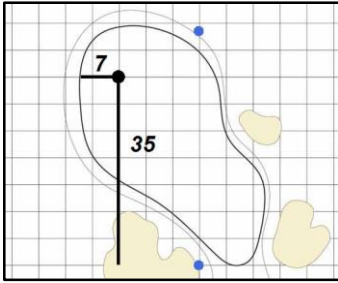

Hole Locations - Round 3

1

Green Depth

39

2

Green Depth

49

3

Green Depth

43

4

Right Tee Depth

42

5

Green Depth

42