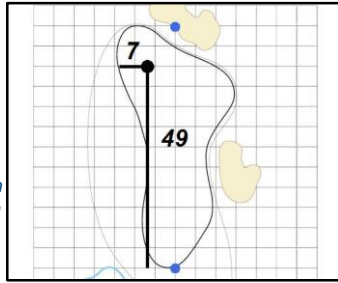

Hole Locations - Round 3

1

Green Depth

39

2

Green Depth

49

3

Green Depth

43

4

Right Tee Depth

42

5

Green Depth

42

6

Green Depth

42

7

Green Depth

61

8

Green Depth