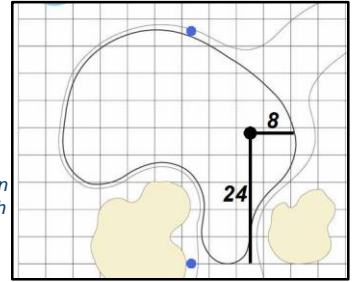

14

Green Depth

51

15

Green Depth

42

16

Green Depth

44

17

Green Depth

48

18

Green Depth

44

75th U.S. Women's Open Championship

Champions Golf Club – Cypress Creek Course – Houston, Texas

Each side of a complete square on the green represents 5 yards. / Blue dots represent green front and back.