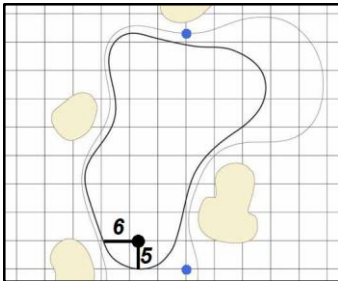

Hole Locations - Round 3

1

Green Depth

39

2

Green Depth

49

3

Green Depth

43

4

Right Tee Depth

42

5

Green Depth

42

6

Green Depth

42

7

Green Depth

61

8

Green Depth