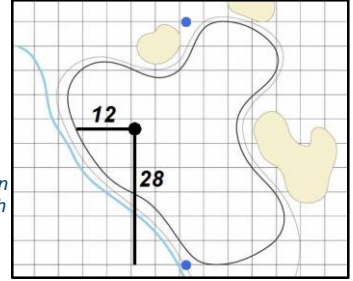

Green Depth

51

15