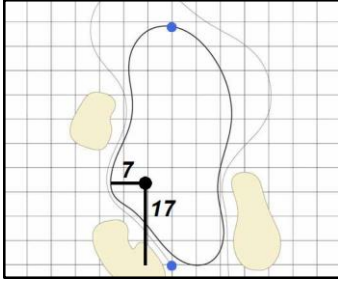

Hole Locations - Round 3

1

Green Depth

39

2

Green Depth

49

3

Green Depth

43

4

Right Tee Depth

42

5

Green Depth

42