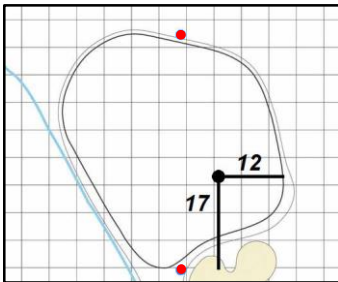

Hole Locations - Round 3

1

Green Depth

39

2

Green Depth

49

3

Green Depth

43

4

Right Tee Depth

42

5

Green Depth

42