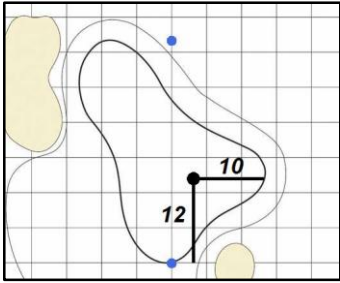

Hole Locations - Rounds 1 & 2

1

Green Depth

32

2

Green Depth

35

3

Green Depth

32

4

Green Depth

34

5

Green Depth

35

Champions Golf Club – Jackrabbit Course – Houston, Texas

Each side of a complete square on the green represents 5 yards. / Blue dots represent green front and back.