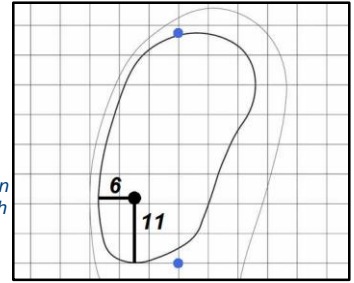

Green Depth

38

16