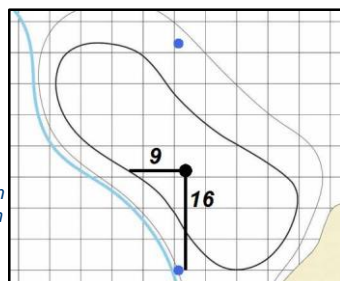

Hole Locations - Rounds 1 & 2

1

Green Depth

32

2

Green Depth

35

3

33

9

Green Depth

28

10

Green Depth

45

11

Green Depth

39

12

Green Depth

36

13

Green Depth

35

Champions Golf Club – Jackrabbit Course – Houston, Texas

Each side of a complete square on the green represents 5 yards. / Blue dots represent green front and back.