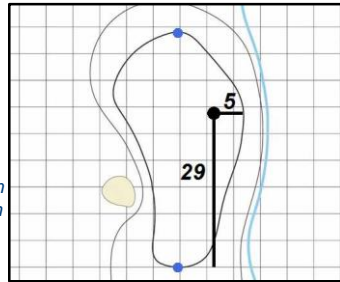

Hole Locations - Rounds 1 & 2

1

Green Depth

32

2

Green Depth

35

3

33

9

Green Depth

28

10

Green Depth

45

11

Green Depth

39

12

Green Depth

36

13

Green Depth

35

Champions Golf Club – Jackrabbit Course – Houston, Texas

Each side of a complete square on the green represents 5 yards. / Blue dots represent green front and back.