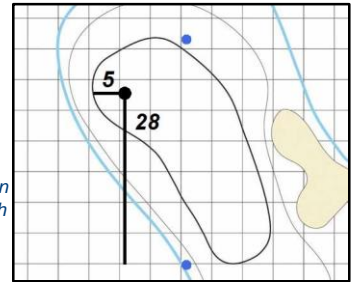

Hole Locations - Rounds 1 & 2

1

Green Depth

32

2

Green Depth

35

3

14

Green Depth

37

15

Green Depth

38

16

Green Depth

37

17

Green Depth

42

18

Green Depth

51

75th U.S. Women's Open Championship

Champions Golf Club – Jackrabbit Course – Houston, Texas

Each side of a complete square on the green represents 5 yards. / Blue dots represent green front and back.