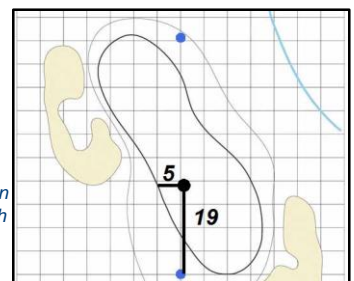

Hole Locations - Rounds 1 & 2

1

Green Depth

32

2

Green Depth

35

3

37

17

Green Depth

42

18

Green Depth

51

75th U.S. Women's Open Championship

Champions Golf Club – Jackrabbit Course – Houston, Texas

Each side of a complete square on the green represents 5 yards. / Blue dots represent green front and back.