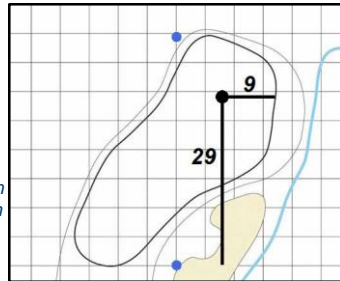

Hole Locations - Rounds 1 & 2

1

Green Depth

32

2

Green Depth

35

3

33

9

Green Depth

28

10

Green Depth

45

11