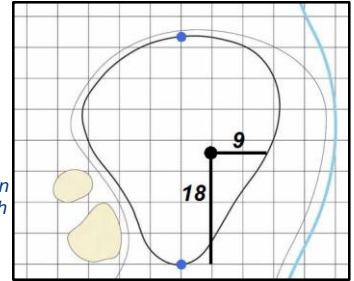

Hole Locations - Rounds 1 & 2

1

Green Depth

32

2

Green Depth

35

3

Green Depth

39

12

Green Depth

36

13

Green Depth

35

14

Green Depth

37

15

Green Depth

38

16

Green Depth

Champions Golf Club – Jackrabbit Course – Houston, Texas

Each side of a complete square on the green represents 5 yards. / Blue dots represent green front and back.