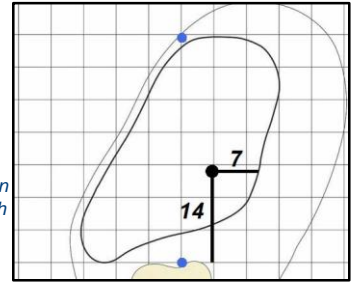

Hole Locations - Rounds 1 & 2

1

Green Depth

32

2

Green Depth

35

3

Green Depth

39

12

Green Depth

36

13

Green Depth

35

Champions Golf Club – Jackrabbit Course – Houston, Texas

Each side of a complete square on the green represents 5 yards. / Blue dots represent green front and back.