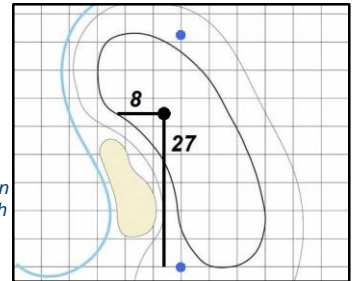

Hole Locations - Rounds 1 & 2

1

Green Depth

32

2

Green Depth

35

3

14

Green Depth

37

15

Green Depth

38

16

Green Depth

37

17

Green Depth

42

18

Green Depth

51

75th U.S. Women's Open Championship

Champions Golf Club – Jackrabbit Course – Houston, Texas

Each side of a complete square on the green represents 5 yards. / Blue dots represent green front and back.