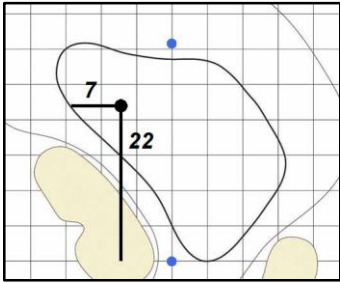

Hole Locations - Rounds 1 & 2

1

Green Depth

32

2

Green Depth

35

3

Green Depth

32

4

Green Depth

34

5

Green Depth

35

Champions Golf Club – Jackrabbit Course – Houston, Texas

Each side of a complete square on the green represents 5 yards. / Blue dots represent green front and back.