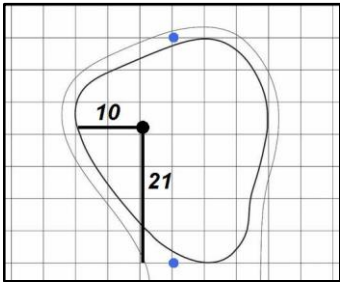

Hole Locations - Rounds 1 & 2

1

Green Depth

32

2

Green Depth

35

3

Green Depth

32

4

Green Depth

34

5

Green Depth

35

Champions Golf Club – Jackrabbit Course – Houston, Texas

Each side of a complete square on the green represents 5 yards. / Blue dots represent green front and back.