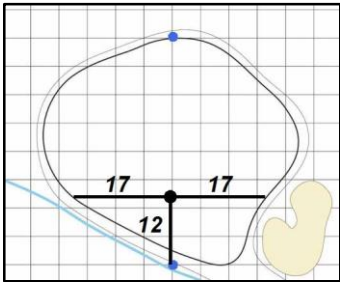

Hole Locations - Rounds 1 & 2

1

Green Depth
39

7

Green Depth
61

13

Green Depth
43

2

Green Depth
44

15

Green Depth
42

4

Green Depth
40

10

Green Depth
42

16

Green Depth
44

5

Green Depth
42

11

Green Depth
47

17

Green Depth
48

6

Green Depth
42

12

Green Depth
51

18

Green Depth
44

75th U.S. Women's Open Championship

Champions Golf Club - Cypress Creek Course - Houston, Texas

Each side of a complete square on the green represents 5 yards. / Blue dots represent green front and back.