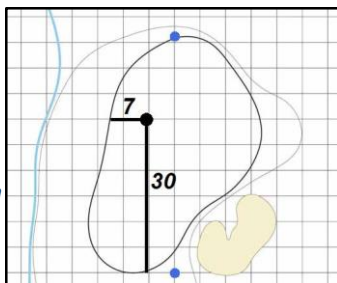

Hole Locations - Rounds 1 & 2

1

Green Depth
39

7

Green Depth
61

13

Green Depth
43

2

Green Depth
44

15

Green Depth
42

4

Green Depth
40

10

Green Depth
42

16

Green Depth
44

5

Green Depth
42

11

Green Depth
47

17

Green Depth
48

6

Green Depth
42

12

Green Depth
51

18

Green Depth
44

75th U.S. Women's Open Championship

Champions Golf Club - Cypress Creek Course - Houston, Texas

Each side of a complete square on the green represents 5 yards. / Blue dots represent green front and back.