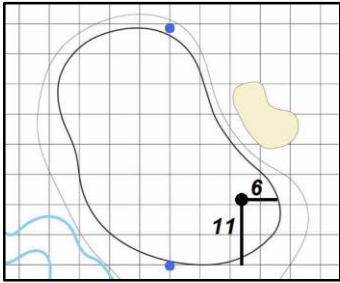

Hole Locations - Rounds 1 & 2

1

Green Depth
39

7

Green Depth
61

13

Green Depth
43

2

Green Depth
49

8

Green Depth
39

14

Green Depth
51

3

Green Depth
43

9

Green Depth
44

15

Green Depth
42

4

Green Depth
40

10

Green Depth
42

16

Green Depth
42

12

Green Depth
51

18

Green Depth
44

75th U.S. Women's Open Championship

Champions Golf Club - Cypress Creek Course - Houston, Texas

Each side of a complete square on the green represents 5 yards. / Blue dots represent green front and back.