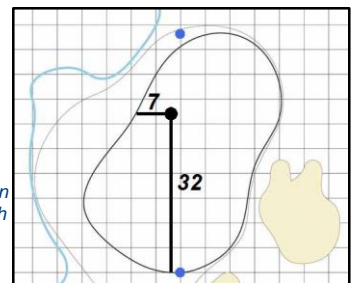

Hole Locations - Rounds 1 & 2

1

Green Depth
39

7

Green Depth
61

13

Green Depth
43

2

Green Depth
44

5

Green Depth
42

11

Green Depth
47

17

Green Depth
48

6

Green Depth
42

12

Green Depth
51

18

Green Depth
44

75th U.S. Women's Open Championship

Champions Golf Club - Cypress Creek Course - Houston, Texas

Each side of a complete square on the green represents 5 yards. / Blue dots represent green front and back.