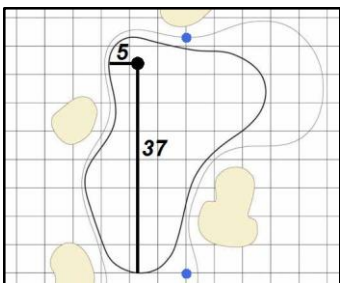

Hole Locations - Rounds 1 & 2

1

Green Depth
39

7

Green Depth
61

13

Green Depth
43

2

Green Depth
44

15

Green Depth
42

4

Green Depth
40

10

Green Depth
42

16

Green Depth
44

5

Green Depth
42

11

Green Depth
47

17

Green Depth
48

6

Green Depth
42

12

Green Depth
51

18

Green Depth
44

75th U.S. Women's Open Championship

Champions Golf Club - Cypress Creek Course - Houston, Texas

Each side of a complete square on the green represents 5 yards. / Blue dots represent green front and back.