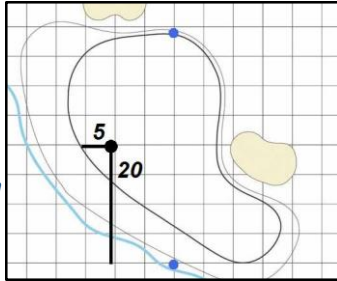

Hole Locations - Rounds 1 & 2

1

Green Depth
39

7

Green Depth
61

13

Green Depth
43

2

Green Depth
49

8

Green Depth
39

14

Green Depth
51

3

Green Depth
43

9

Green Depth
42

12

Green Depth
51

18

Green Depth
44

75th U.S. Women's Open Championship

Champions Golf Club - Cypress Creek Course - Houston, Texas

Each side of a complete square on the green represents 5 yards. / Blue dots represent green front and back.