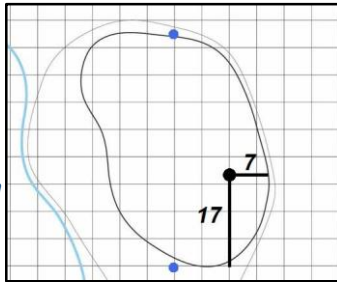

Hole Locations - Rounds 1 & 2

1

Green Depth
39

7

Green Depth
61

13

Green Depth
43

2

Green Depth
44

15

Green Depth
42

4

Green Depth
40

10

Green Depth
42

16

Green Depth
44

5

Green Depth
42

11

Green Depth
47

17

Green Depth
48

6

Green Depth
42

12

Green Depth
51

18

Green Depth
44

75th U.S. Women's Open Championship

Champions Golf Club - Cypress Creek Course - Houston, Texas

Each side of a complete square on the green represents 5 yards. / Blue dots represent green front and back.