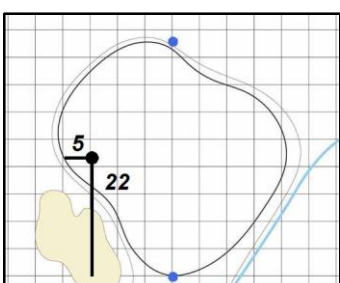

Hole Locations - Rounds 1 & 2

1

Green Depth
39

7

Green Depth
61

13

Green Depth
43

2

Green Depth
44

15

Green Depth
42

4

Green Depth
40

10

Green Depth
42

16

Green Depth
44

5

Green Depth
42

11

Green Depth
47

17

Green Depth
48

6

Green Depth
42

12

Green Depth
51

18

Green Depth
44

75th U.S. Women's Open Championship

Champions Golf Club - Cypress Creek Course - Houston, Texas

Each side of a complete square on the green represents 5 yards. / Blue dots represent green front and back.