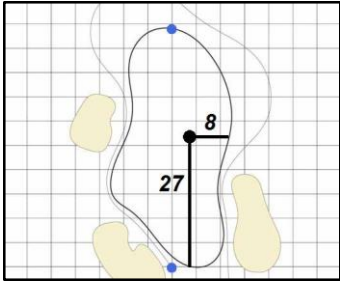

Hole Locations - Rounds 1 & 2

1

Green Depth
39

7

Green Depth
61

13

Green Depth
43

2

Green Depth
49

8

Green Depth
39

14

Green Depth
51

3

Green Depth
43

9

Green Depth
42

12

Green Depth
51

18

Green Depth
44

75th U.S. Women's Open Championship

Champions Golf Club - Cypress Creek Course - Houston, Texas

Each side of a complete square on the green represents 5 yards. / Blue dots represent green front and back.