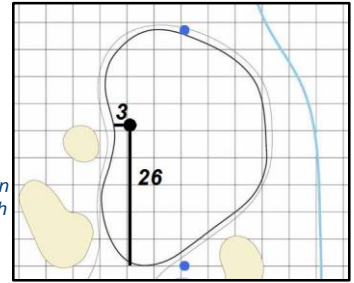

Hole Locations - Rounds 1 & 2

1

Green Depth
39

7

Green Depth
61

13

Green Depth
43

2

Green Depth
49

8

Green Depth
39

14

Green Depth
51

3

Green Depth
43

9

Green Depth
42

12

Green Depth
51

18

Green Depth
44

75th U.S. Women's Open Championship

Champions Golf Club - Cypress Creek Course - Houston, Texas

Each side of a complete square on the green represents 5 yards. / Blue dots represent green front and back.