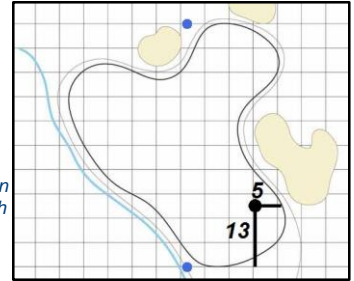

Hole Locations - Rounds 1 & 2

1

Green Depth
39

7

Green Depth
61

13

Green Depth
43

2

Green Depth
49

8

Green Depth
39

14

Green Depth
51

3

Green Depth
43

9

Green Depth
44

15

Green Depth
42

4

Green Depth
40

10

Green Depth
42

16

Green Depth
42

12

Green Depth
51

18

Green Depth
44

75th U.S. Women's Open Championship

Champions Golf Club - Cypress Creek Course - Houston, Texas

Each side of a complete square on the green represents 5 yards. / Blue dots represent green front and back.