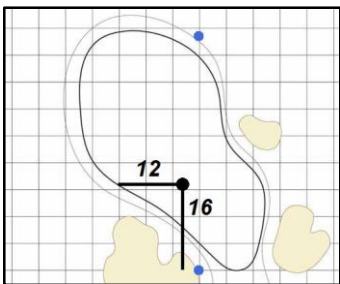

Hole Locations - Rounds 1 & 2

1

Green Depth
39

7

Green Depth
61

13

Green Depth
43

2

Green Depth
49

8

Green Depth
39

14

Green Depth
51

3

Green Depth
43

9

Green Depth
44

15

Green Depth
42

4

Green Depth
40

10

Green Depth
42

16

Green Depth
42

12

Green Depth
51

18

Green Depth
44

75th U.S. Women's Open Championship

Champions Golf Club - Cypress Creek Course - Houston, Texas

Each side of a complete square on the green represents 5 yards. / Blue dots represent green front and back.