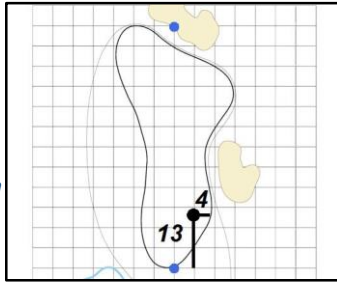

Hole Locations - Rounds 1 & 2

1

Green Depth
39

7

Green Depth
61

13

Green Depth
43

2

Green Depth
49

8

Green Depth
39

14

Green Depth
51

3

Green Depth
43

9

Green Depth
42

12

Green Depth
51

18

Green Depth
44

75th U.S. Women's Open Championship

Champions Golf Club - Cypress Creek Course - Houston, Texas

Each side of a complete square on the green represents 5 yards. / Blue dots represent green front and back.