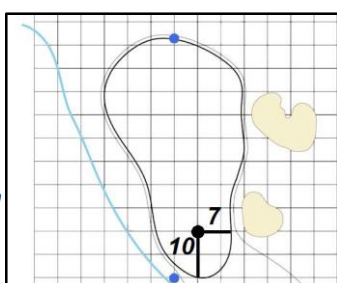

Hole Locations - Rounds 1 & 2

1

Green Depth
39

7

Green Depth
61

13

Green Depth
43

2

Green Depth
44

15

Green Depth
42

4

Green Depth
40

10

Green Depth
42

16

Green Depth
44

5

Green Depth
42

11

Green Depth
47

17

Green Depth
48

6

Green Depth
42

12

Green Depth
51

18

Green Depth
44

75th U.S. Women's Open Championship

Champions Golf Club - Cypress Creek Course - Houston, Texas

Each side of a complete square on the green represents 5 yards. / Blue dots represent green front and back.