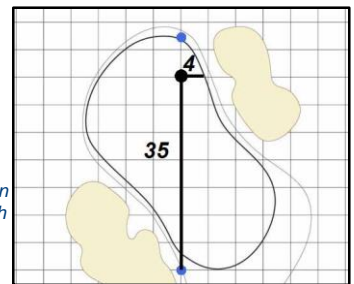

Hole Locations - Rounds 1 & 2

1

Green Depth
39

7

Green Depth
61

13

Green Depth
43

2

Green Depth
49

8

Green Depth
39

14

Green Depth
51

3

Green Depth
43

9

Green Depth
44

15

Green Depth
42

4

Green Depth
40

10

Green Depth
42

16

Green Depth
42

12

Green Depth
51

18

Green Depth
44

75th U.S. Women's Open Championship

Champions Golf Club - Cypress Creek Course - Houston, Texas

Each side of a complete square on the green represents 5 yards. / Blue dots represent green front and back.