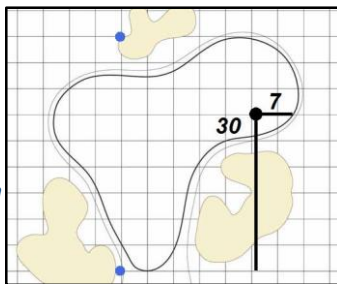

Hole Locations - Rounds 1 & 2

1

Green Depth
39

7

Green Depth
61

13

Green Depth
43

2

Green Depth
49

8

Green Depth
39

14

Green Depth
51

3

Green Depth
43

9

Green Depth
44

15

Green Depth
42

4

Green Depth
40

10

Green Depth
42

16

Green Depth
42

12

Green Depth
51

18

Green Depth
44

75th U.S. Women's Open Championship

Champions Golf Club - Cypress Creek Course - Houston, Texas

Each side of a complete square on the green represents 5 yards. / Blue dots represent green front and back.