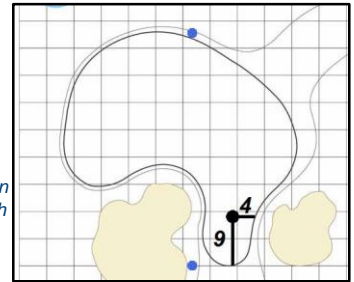

Hole Locations - Rounds 1 & 2

1

Green Depth
39

7

Green Depth
61

13

Green Depth
43

2

Green Depth
44

15

Green Depth
42

4

Green Depth
40

10

Green Depth
42

16

Green Depth
44

5

Green Depth
42

11

Green Depth
47

17

Green Depth
48

6

Green Depth
42

12

Green Depth
51

18

Green Depth
44

75th U.S. Women's Open Championship

Champions Golf Club - Cypress Creek Course - Houston, Texas

Each side of a complete square on the green represents 5 yards. / Blue dots represent green front and back.