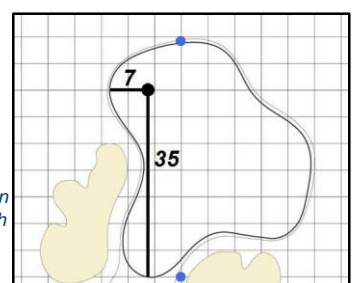

Hole Locations - Rounds 1 & 2

1

Green Depth
39

7

Green Depth
61

13

Green Depth
43

2

Green Depth
42

12

Green Depth
51

18

Green Depth
44

75th U.S. Women's Open Championship

Champions Golf Club - Cypress Creek Course - Houston, Texas

Each side of a complete square on the green represents 5 yards. / Blue dots represent green front and back.