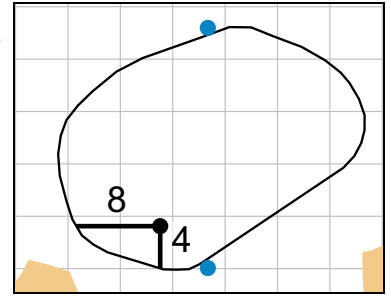

## Woodmont Country Club

**1**

Green Depth **32**

**7**

Green Depth **21**

**13**

Green Depth **23**

**2**

Green Depth **34**

**8**

Green Depth **28**

**14**

Green Depth **33**

**3**

Green Depth **30**

**9**

Green Depth **28**

**12**

Green Depth **38**

**18**

Green Depth **34**

Each side of a complete square on the green represents 5 yards. Blue dots represent green front and back.