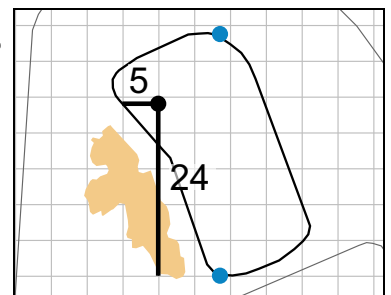

Green Depth **30**

**15**

Green Depth **29**

**4**

Green Depth **33**

**10**

Green Depth **26**

**16**

Green Depth **39**

**5**

Green Depth **29**

**11**

Green Depth **27**

**17**

Green Depth **37**

**6**

Green Depth **28**

**12**

Green Depth **38**

**18**

Green Depth **34**

Each side of a complete square on the green represents 5 yards. Blue dots represent green front and back.