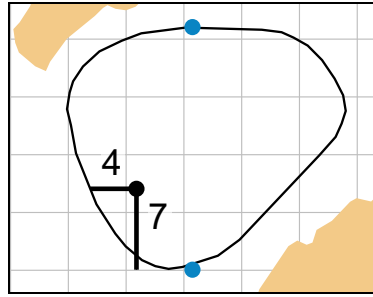

## Woodmont Country Club

**1**

Green Depth **32**

**7**

Green Depth **21**

**13**

Green Depth **23**

**2**

Green Depth **34**

**8**

Green Depth **28**

**14**

Green Depth **33**

**3**

Green Depth **30**

**9**

Green Depth **28**

**12**

Green Depth **38**

**18**

Green Depth **34**

Each side of a complete square on the green represents 5 yards. Blue dots represent green front and back.