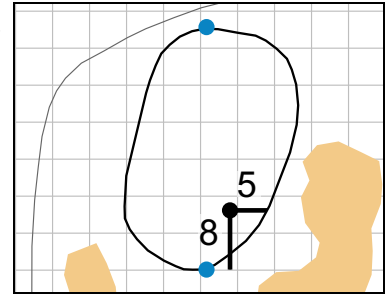

## Woodmont Country Club

**1**

Green Depth **32**

**7**

Green Depth **21**

**13**

Green Depth **23**

**2**

Green Depth **34**

**8**

Green Depth **28**

**14**

Green Depth **33**

**3**

Green Depth **30**

**9**

Green Depth **28**

**12**

Green Depth **38**

**18**

Green Depth **34**

Each side of a complete square on the green represents 5 yards. Blue dots represent green front and back.