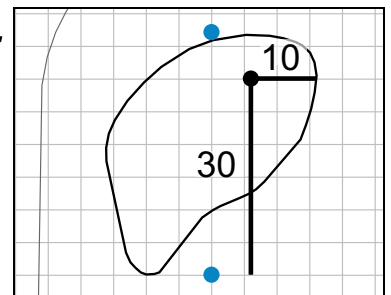

Green Depth **30**

**15**

Green Depth **29**

**4**

Green Depth **33**

**10**

Green Depth **26**

**16**

Green Depth **39**

**5**

Green Depth **29**

**11**

Green Depth **27**

**17**

Green Depth **37**

**6**

Green Depth **28**

**12**

Green Depth **38**

**18**

Green Depth **34**

Each side of a complete square on the green represents 5 yards. Blue dots represent green front and back.