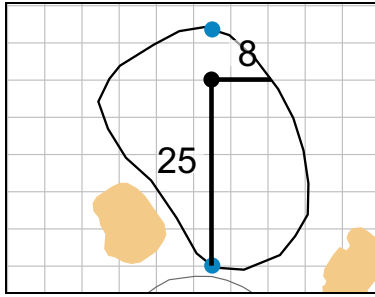

## Woodmont Country Club

**1**

Green Depth **32**

**7**

Green Depth **21**

**13**

Green Depth **23**

**2**

Green Depth **28**

**12**

Green Depth **38**

**18**

Green Depth **34**

Each side of a complete square on the green represents 5 yards. Blue dots represent green front and back.