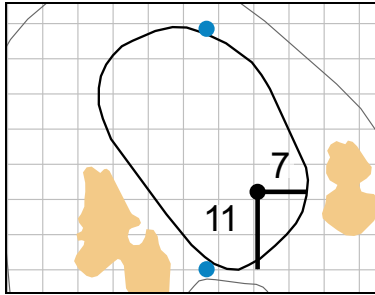

## Woodmont Country Club

**1**

Green Depth **32**

**7**

Green Depth **21**

**13**

Green Depth **23**

**2**

Green Depth **34**

**8**

Green Depth **28**

**14**

Green Depth **33**

**3**

Green Depth **30**

**9**

Green Depth **28**

**12**

Green Depth **38**

**18**

Green Depth **34**

Each side of a complete square on the green represents 5 yards. Blue dots represent green front and back.