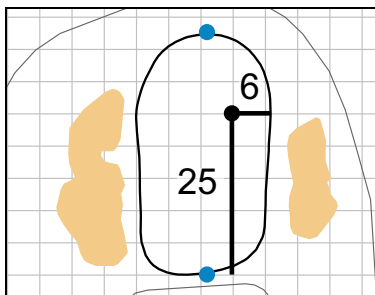

Round 1 - Thursday, June 27th, 2019

1

Green Depth 23

2

Green Depth 24

3

Green Depth 37

4

Green Depth 32

5

Green Depth 38

6

Green Depth 28

2019 U.S. Senior Open Championship

7

Green Depth 38

Green Depth 32

16

Green Depth 29

17

Green Depth 32

18

Green Depth 32

Each side of a complete square on the green represents 5 yards. / Blue dots represent green front and back.