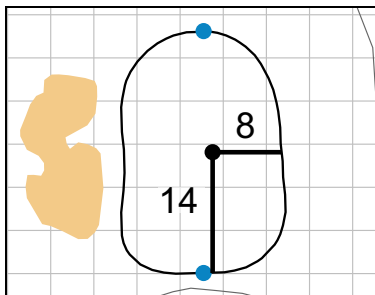

Round 1 - Thursday, June 27th, 2019

1

Green Depth 23

2

Green Depth 24

3

Green Depth 37

4

Green Depth 32

5

Green Depth 38

6

Green Depth 28

2019 U.S. Senior Open Championship

7

Green Depth 38

Green Depth 32

16

Green Depth 29

17

Green Depth 32

18

Green Depth 32

Each side of a complete square on the green represents 5 yards. / Blue dots represent green front and back.