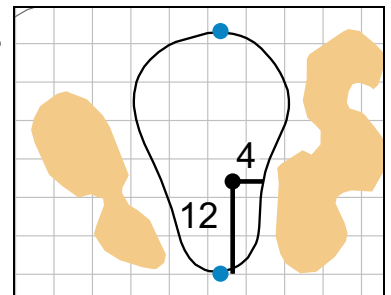

12

Green Depth 28

Warren Golf Course At Notre Dame

13

Green Depth 24

14

Green Depth 35

15

Green Depth 32

16

Green Depth 29

17

Green Depth 32

18

Green Depth 32

Each side of a complete square on the green represents 5 yards. / Blue dots represent green front and back.