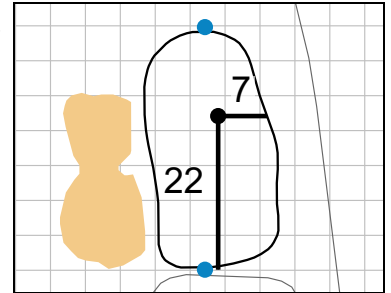

12

Green Depth 28

Warren Golf Course At Notre Dame

13

Green Depth 24

14

Green Depth 35

15

Green Depth 32

16

Green Depth 29

17

Green Depth 32

18

Green Depth 32

Each side of a complete square on the green represents 5 yards. / Blue dots represent green front and back.