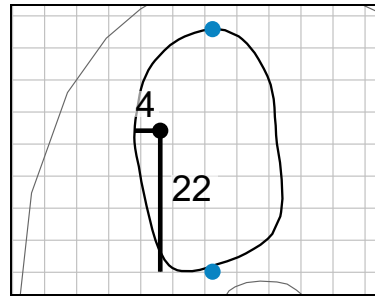

Green Depth 32

5

Green Depth 38

6

Green Depth 28

2019 U.S. Senior Open Championship

7

Green Depth 38

Green Depth 32

16

Green Depth 29

17

Green Depth 32

18

Green Depth 32

Each side of a complete square on the green represents 5 yards. / Blue dots represent green front and back.