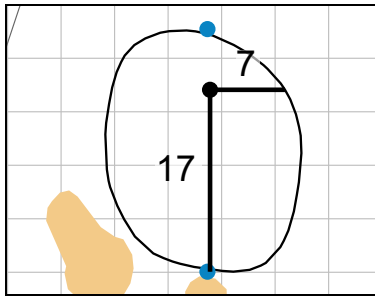

Round 1 - Thursday, June 27th, 2019

1

Green Depth 23

2

Green Depth 24

3

Green Depth 37

4

Green Depth 32

5

Green Depth 38

6

Green Depth 28

2019 U.S. Senior Open Championship

7

Green Depth 38

Green Depth 32

16

Green Depth 29

17

Green Depth 32

18

Green Depth 32

Each side of a complete square on the green represents 5 yards. / Blue dots represent green front and back.