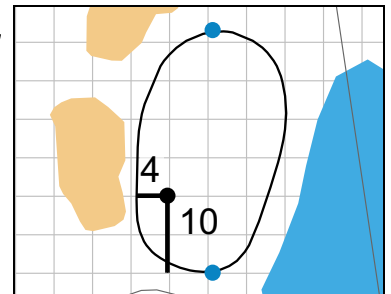

12

Green Depth 28

Warren Golf Course At Notre Dame

13

Green Depth 24

14

Green Depth 35

15

Green Depth 32

16

Green Depth 29

17

Green Depth 32

18

Green Depth 32

Each side of a complete square on the green represents 5 yards. / Blue dots represent green front and back.