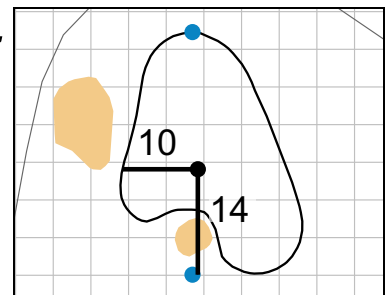

12

Green Depth 28

Warren Golf Course At Notre Dame

13

Green Depth 24

14

Green Depth 35

15

Green Depth 32

16

Green Depth 29

17

Green Depth 32

18

Green Depth 32

Each side of a complete square on the green represents 5 yards. / Blue dots represent green front and back.