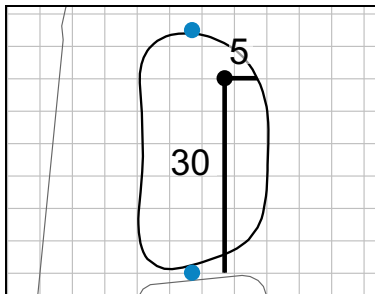

Round 1 - Thursday, June 27th, 2019

1

Green Depth 23

2

Green Depth 24

3

Green Depth 37

4

Green Depth 32

5

Green Depth 38

6

Green Depth 28

2019 U.S. Senior Open Championship

7

Green Depth 38

Green Depth 32

16

Green Depth 29

17

Green Depth 32

18

Green Depth 32

Each side of a complete square on the green represents 5 yards. / Blue dots represent green front and back.