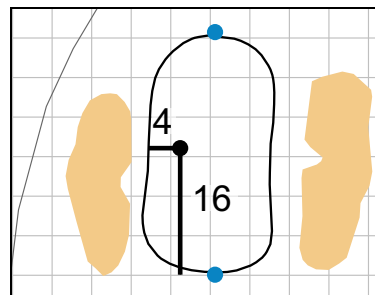

8

Green Depth 32

9

Green Depth 32

10

Green Depth 37

11

Green Depth 31

12

Green Depth 28

Warren Golf Course At Notre Dame

13

Green Depth 24

14

Green Depth 35

15

Green Depth 32

16

Green Depth 29

17

Green Depth 32

18

Green Depth 32

Each side of a complete square on the green represents 5 yards. / Blue dots represent green front and back.