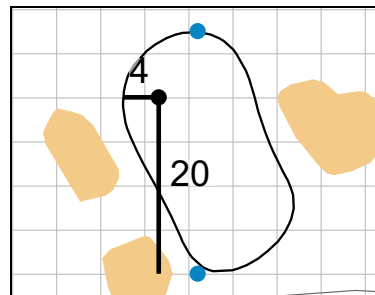

8

Green Depth 32

9

Green Depth 32

10

Green Depth 37

11

Green Depth 31

12

Green Depth 28

Warren Golf Course At Notre Dame

13

Green Depth 24

14

Green Depth 35

15

Green Depth 32

16

Green Depth 29

17

Green Depth 32

18

Green Depth 32

Each side of a complete square on the green represents 5 yards. / Blue dots represent green front and back.