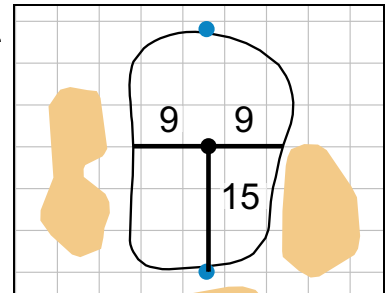

8

Green Depth 32

9

Green Depth 32

10

Green Depth 37

11

Green Depth 31

12

Green Depth 28

Warren Golf Course At Notre Dame

13

Green Depth 24

14

Green Depth 35

15

Green Depth 32

16

Green Depth 29

17

Green Depth 32

18

Green Depth 32

Each side of a complete square on the green represents 5 yards. / Blue dots represent green front and back.