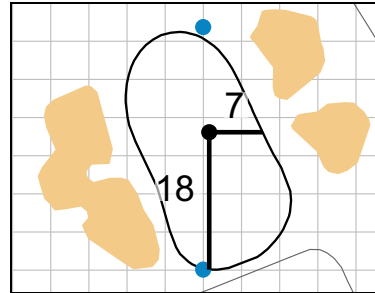

Round 1 - Thursday, June 27th, 2019

1

Green Depth 23

2

Green Depth 24

3

Green Depth 37

4

Green Depth 32

5

Green Depth 38

6

Green Depth 28

2019 U.S. Senior Open Championship

7

Green Depth 38

8

Green Depth 32

9

Green Depth 32

10

Green Depth 37

11

Green Depth 31

Green Depth 32

16

Green Depth 29

17

Green Depth 32

18

Green Depth 32

Each side of a complete square on the green represents 5 yards. / Blue dots represent green front and back.