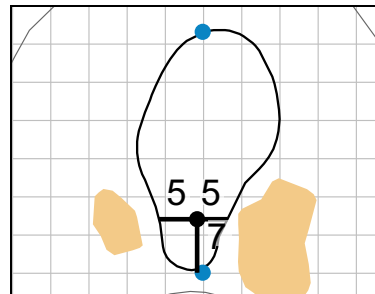

Green Depth 32

10