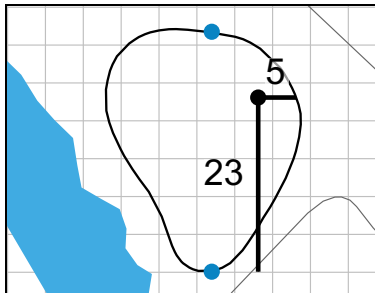

Round 1 - Thursday, June 27th, 2019

1

Green Depth 23

2

Green Depth 24

3

Green Depth 37

4

Green Depth 32

5

Green Depth 38

6

Green Depth 28

2019 U.S. Senior Open Championship

7

Green Depth 38

Green Depth 32

16

Green Depth 29

17

Green Depth 32

18

Green Depth 32

Each side of a complete square on the green represents 5 yards. / Blue dots represent green front and back.