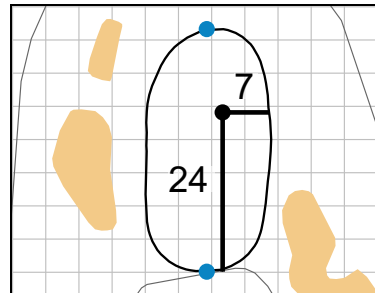

8

Green Depth 32

9

Green Depth 32

10

Green Depth 37

11

Green Depth 31

12

Green Depth 28

Warren Golf Course At Notre Dame

13

Green Depth 24

14

Green Depth 35

15

Green Depth 32

16

Green Depth 29

17

Green Depth 32

18

Green Depth 32

Each side of a complete square on the green represents 5 yards. / Blue dots represent green front and back.