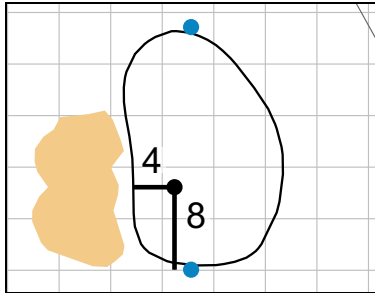

Round 1 - Thursday, June 27th, 2019

1

Green Depth 23

2

Green Depth 24

3

Green Depth 37

4

Green Depth 32

16

Green Depth 29

17

Green Depth 32

18

Green Depth 32

Each side of a complete square on the green represents 5 yards. / Blue dots represent green front and back.