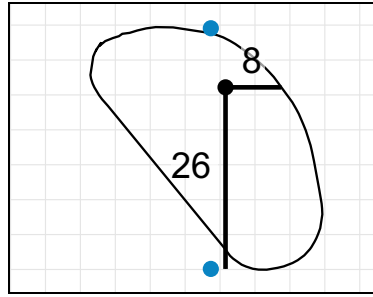

7

Green Depth
34