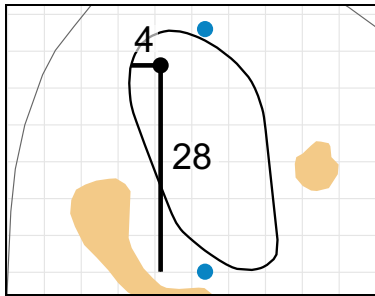

Green Depth
36

15

Green Depth
37

4

Green Depth
33

10

Green Depth
26

16

Green Depth
29

5

Green Depth
34

11

Green Depth
30

17

Green Depth
34

6

Green Depth
35

12

Green Depth
39

18

Green Depth
43

2018 U.S. Women's Amateur

The Golf Club of Tennessee

Each side of a complete square on the green represents 5 yards. / Blue dots represent green front and back.