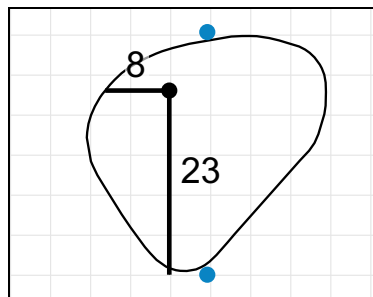

Green Depth
36

15

Green Depth
37

4

Green Depth
33

10

Green Depth
26

16

Green Depth
29

5

Green Depth
34

11

Green Depth
30

17

Green Depth
34

6

Green Depth
35

12

Green Depth
39

18

Green Depth
43

2018 U.S. Women's Amateur

The Golf Club of Tennessee

Each side of a complete square on the green represents 5 yards. / Blue dots represent green front and back.