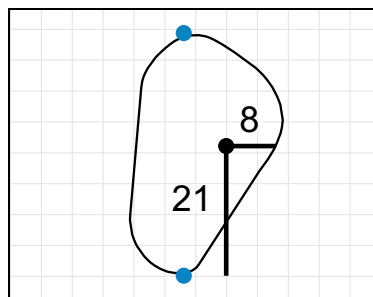

Green Depth
36

15

Green Depth
37

4

Green Depth
33

10

Green Depth
26

16

Green Depth
29

5

Green Depth
34

11

Green Depth
30

17

Green Depth
34

6

Green Depth
35

12

Green Depth
39

18

Green Depth
43

2018 U.S. Women's Amateur

The Golf Club of Tennessee

Each side of a complete square on the green represents 5 yards. / Blue dots represent green front and back.