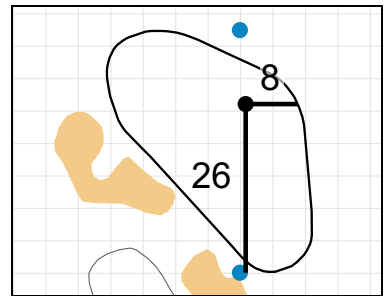

Green Depth
40

8

Green Depth
42

14

Green Depth
40

3

Green Depth
31

9

Green Depth
36

15

Green Depth
37

4

Green Depth
33

10

Green Depth
26

16

Green Depth
35

12

Green Depth
39

18

Green Depth
43

2018 U.S. Women's Amateur

The Golf Club of Tennessee

Each side of a complete square on the green represents 5 yards. / Blue dots represent green front and back.