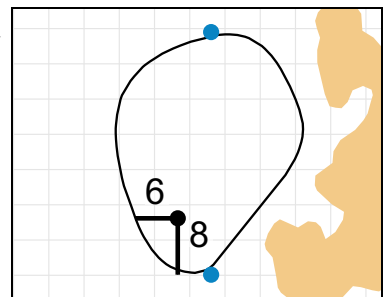

Green Depth
36

15

Green Depth
37

4

Green Depth
33

10

Green Depth
26

16

Green Depth
29

5

Green Depth
34

11

Green Depth
30

17

Green Depth
34

6

Green Depth
35

12

Green Depth
39

18

Green Depth
43

2018 U.S. Women's Amateur

The Golf Club of Tennessee

Each side of a complete square on the green represents 5 yards. / Blue dots represent green front and back.