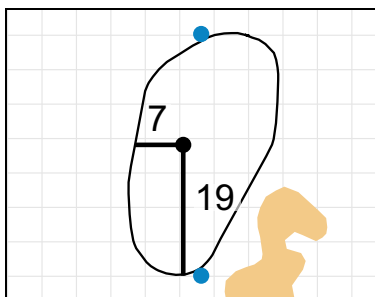

Green Depth
36

15

Green Depth
37

4

Green Depth
33

10

Green Depth
26

16

Green Depth
29

5

Green Depth
34

11

Green Depth
30

17

Green Depth
34

6

Green Depth
35

12

Green Depth
39

18

Green Depth
43

2018 U.S. Women's Amateur

The Golf Club of Tennessee

Each side of a complete square on the green represents 5 yards. / Blue dots represent green front and back.