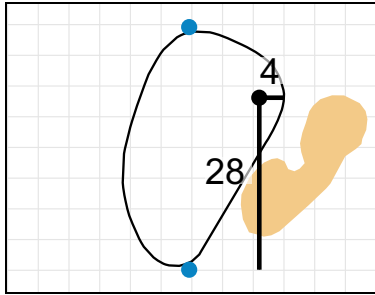

Green Depth
40

8

Green Depth
42

14

Green Depth
40

3

Green Depth
31

9

Green Depth
35

12

Green Depth
39

18

Green Depth
43

2018 U.S. Women's Amateur

The Golf Club of Tennessee

Each side of a complete square on the green represents 5 yards. / Blue dots represent green front and back.