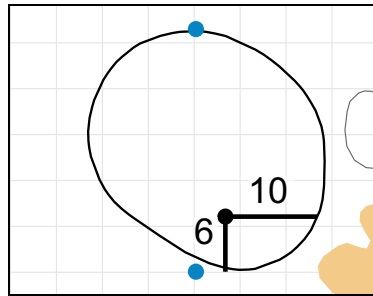

Green Depth
36

15

Green Depth
37

4

Green Depth
33

10

Green Depth
26

16

Green Depth
29

5

Green Depth
34

11

Green Depth
30

17

Green Depth
34

6

Green Depth
35

12

Green Depth
39

18

Green Depth
43

2018 U.S. Women's Amateur

The Golf Club of Tennessee

Each side of a complete square on the green represents 5 yards. / Blue dots represent green front and back.