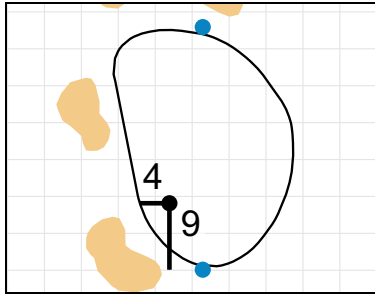

Final Match - Sunday, August 12th, 2018

1

Green Depth
33