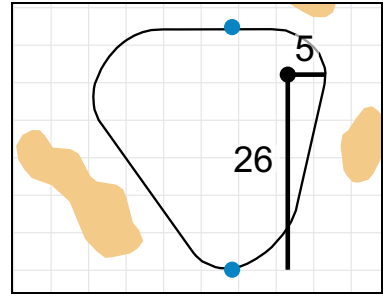

Final Match - Sunday, August 12th, 2018

1

Green Depth
33

7

Green Depth
34

13

Green Depth
32

2

Green Depth
40

8

Green Depth
42

14

Green Depth
40

3

Green Depth
31

9

Green Depth
36

15

Green Depth
37

4

Green Depth
33

10

Green Depth
26

16

Green Depth
35

12

Green Depth
39

18

Green Depth
43

2018 U.S. Women's Amateur

The Golf Club of Tennessee

Each side of a complete square on the green represents 5 yards. / Blue dots represent green front and back.