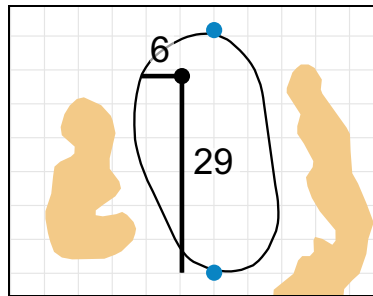

Green Depth
40

8

Green Depth
42

14

Green Depth
40

3

Green Depth
31

9

Green Depth
36

15

Green Depth
37

4

Green Depth
33

10

Green Depth
26

16

Green Depth
35

12

Green Depth
39

18

Green Depth
43

2018 U.S. Women's Amateur

The Golf Club of Tennessee

Each side of a complete square on the green represents 5 yards. / Blue dots represent green front and back.