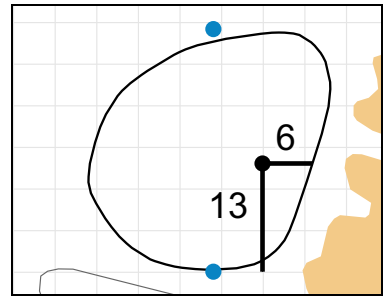

Green Depth
36

15

Green Depth
37

4

Green Depth
33

10

Green Depth
26

16

Green Depth
29

5

Green Depth
34

11

Green Depth
30

17

Green Depth
34

6

Green Depth
35

12

Green Depth
39

18

Green Depth
43

2018 U.S. Women's Amateur

The Golf Club of Tennessee

Each side of a complete square on the green represents 5 yards. / Blue dots represent green front and back.