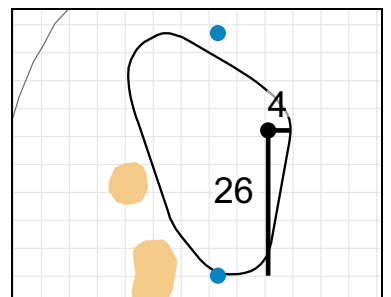

Green Depth
29

5

Green Depth
34

11

Green Depth
30

17

Green Depth
34

6

Green Depth
35

12

Green Depth
39

18

Green Depth
43

2018 U.S. Women's Amateur

The Golf Club of Tennessee

Each side of a complete square on the green represents 5 yards. / Blue dots represent green front and back.