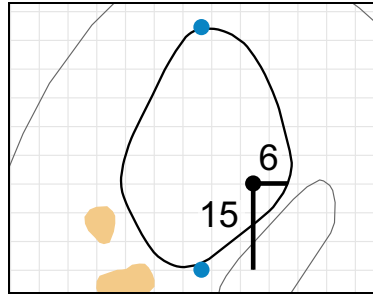

Final Match - Sunday, August 12th, 2018

1

Green Depth
33

7

Green Depth
34

13

Green Depth
32

2

Green Depth
40

8

Green Depth
42

14

Green Depth
40

3

Green Depth
31

9

Green Depth
36

15

Green Depth
37

4

Green Depth
33

10

Green Depth
26

16

Green Depth
35

12

Green Depth
39

18

Green Depth
43

2018 U.S. Women's Amateur

The Golf Club of Tennessee

Each side of a complete square on the green represents 5 yards. / Blue dots represent green front and back.