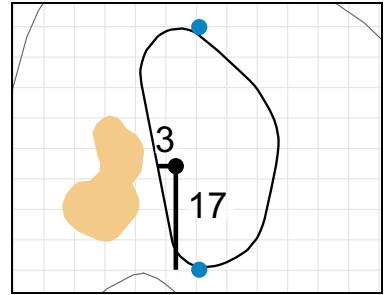

Green Depth
40

8

Green Depth
42

14

Green Depth
40

3

Green Depth
31

9

Green Depth
36

15

Green Depth
37

4

Green Depth
33

10

Green Depth
26

16

Green Depth
35

12

Green Depth
39

18

Green Depth
43

2018 U.S. Women's Amateur

The Golf Club of Tennessee

Each side of a complete square on the green represents 5 yards. / Blue dots represent green front and back.