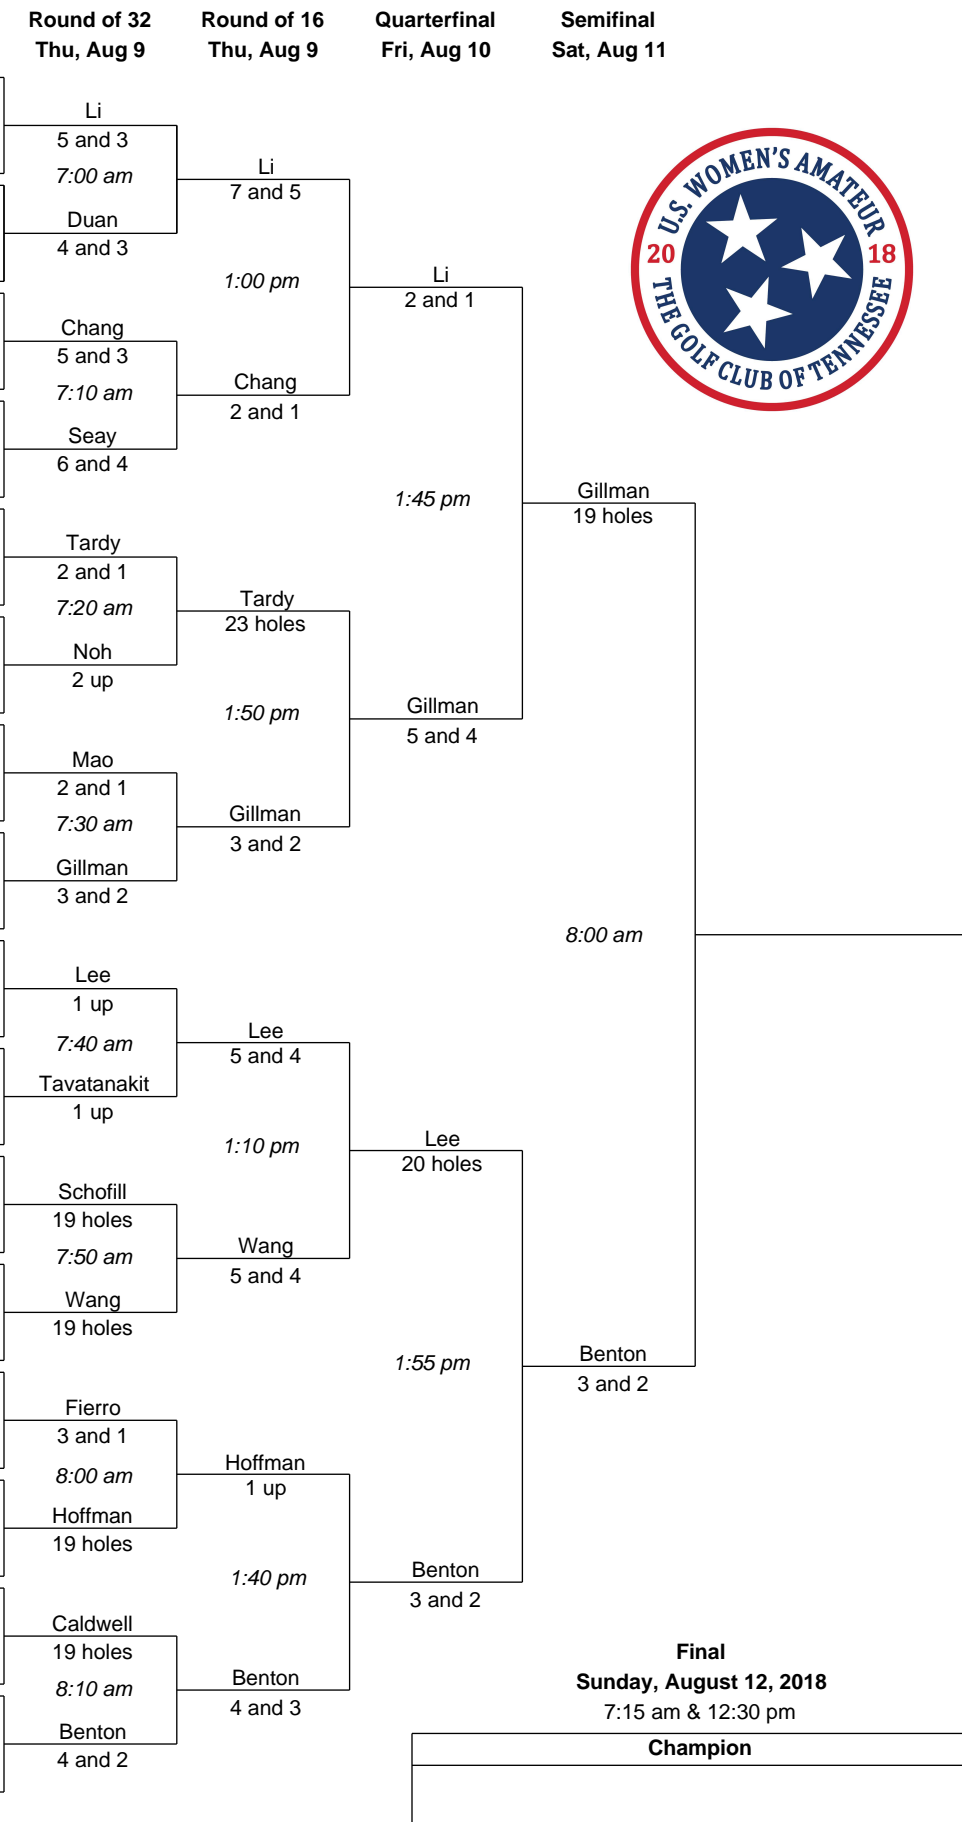

118TH U.S. WOMEN'S AMATEUR CHAMPIONSHIP ®

Upper Half

	Round of 64 Wednesday, August 8, 2018							
1	Lucy Li, Redwood Shores, CA	133						
	11:04 am							
64	Adeena Shears, Elizabeth, WV	145						
32	Ziyi Wang, People's Republic of China	140						
	11:14 am							
33	Alice Duan, Reno, NV	141						
16	Ya Chun Chang, Chinese Taipei	139						
	11:25 am							
49	Hannah Lee, Canada	143						
17	Brooke Seay, Rancho Santa Fe, CA	139						
	11:35 am							
48	Pin-Wen Lu, Chinese Taipei	143						
8	Bailey Tardy, Peachtree Corners, GA	138						
	11:45 am							
57	Kailie Vongsaga, Diamond Bar, CA	144						
25	Allisen Corpuz, Kapolei, HI	140						
	11:55 am							
40	Yealimi Noh, Concord, CA	142						
9	Janet Mao, Johns Creek, GA	138						
	12:05 pm							
56	Megan Yang, San Jose, CA	144						
24	Kristen Gillman, Austin, TX	140						
	12:15 pm							
41	Ting Hsuan Huang, Chinese Taipei	142						
4	Jaclyn Lee, Canada	136						
	12:25 pm							
61	Kylie Raines, Dublin, OH	144						
29	Patty Tavatanakit, Thailand	140						
	12:35 pm							
36	Chia-Yen Wu, Chinese Taipei	141						
13	Sophie Hausmann, Germany	138						
	12:45 pm							
52	Megan Schofill, Monticello, FL	143						
20	Elizabeth Wang, San Marino, CA	139						
	12:55 pm							
45	Jennifer Kupcho, Westminster, CO	142						
5	Alexa Pano, Lake Worth, FL	136						
	1:05 pm							
60	Isabella Fierro, Mexico	144						
28	Libby Winans, Plano, TX	140						
	1:15 pm							
37	Emilee Hoffman, Folsom, CA	141						
12	Yujeong Son, Republic of Korea	138						
	1:25 pm							
53	Madison Caldwell, Milton, GA	143						
21	Kaylee Benton, Litchfield Park, AZ	139						
	1:35 pm							
44	Caroline Curtis, Richmond, VA	142						

1st player in Match = Red Caddie Bib
2nd player in Match = White Caddie Bib