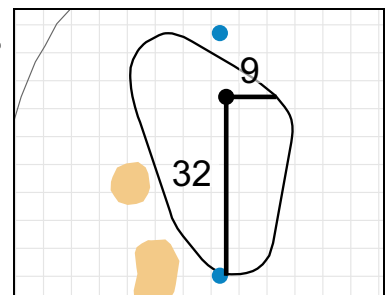

**8**

Green Depth 42

**9**

Green Depth 36

**10**

Green Depth 26

**11**

Green Depth 30

**12**

Green Depth 39

The Golf Club of Tennessee

**13**

Green Depth 32

**14**

Green Depth 40

**15**

Green Depth 37

**16**

Green Depth 29

**17**

Green Depth 34

**18**

Green Depth 43

Each side of a complete square on the green represents 5 yards. / Blue dots represent green front and back.