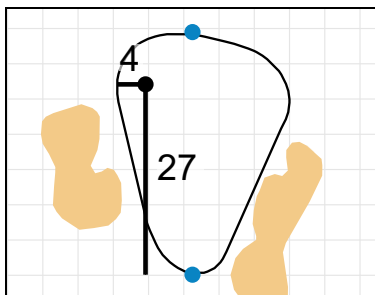

# Semifinals - Saturday, August 11th, 2018

**1**

Green Depth 33

**2**

Green Depth 40

**3**

Green Depth 31

**4**

Green Depth 33

**5**

Green Depth 34

**6**

Green Depth 35

2018 U.S. Women's Amateur

**7**

Green Depth 34

**8**

Green Depth 42

**9**

Green Depth 36

**10**

Green Depth 26

**11**

Green Depth 30

Green Depth 37

**16**

Green Depth 29

**17**

Green Depth 34

**18**

Green Depth 43

Each side of a complete square on the green represents 5 yards. / Blue dots represent green front and back.