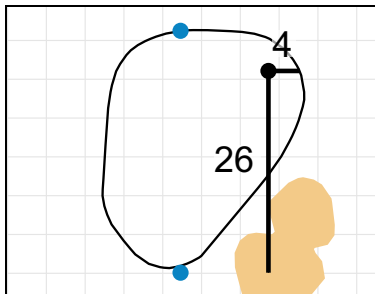

# Semifinals - Saturday, August 11th, 2018

**1**

Green Depth 33

**2**

Green Depth 40

**3**

Green Depth 31

**4**

Green Depth 37

**16**

Green Depth 29

**17**

Green Depth 34

**18**

Green Depth 43

Each side of a complete square on the green represents 5 yards. / Blue dots represent green front and back.