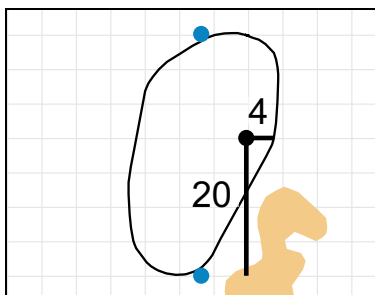

# Semifinals - Saturday, August 11th, 2018

**1**

Green Depth 33

**2**

Green Depth 40

**3**

Green Depth 31

**4**

Green Depth 33

**5**

Green Depth 34

**6**

Green Depth 35

2018 U.S. Women's Amateur

**7**

Green Depth 34

Green Depth 37

**16**

Green Depth 29

**17**

Green Depth 34

**18**

Green Depth 43

Each side of a complete square on the green represents 5 yards. / Blue dots represent green front and back.