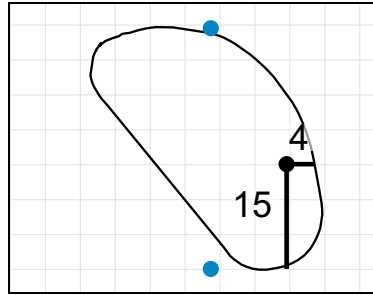

Green Depth 33

**5**

Green Depth 34

**6**

Green Depth 35

2018 U.S. Women's Amateur

**7**

Green Depth 34

**8**

Green Depth 42

**9**

Green Depth 36

**10**

Green Depth 26

**11**

Green Depth 30

**12**

Green Depth 39

The Golf Club of Tennessee

**13**

Green Depth 32

**14**

Green Depth 40

**15**

Green Depth 37

**16**

Green Depth 29

**17**

Green Depth 34

**18**

Green Depth 43

Each side of a complete square on the green represents 5 yards. / Blue dots represent green front and back.