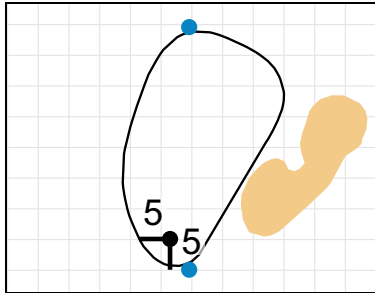

# Semifinals - Saturday, August 11th, 2018

**1**

Green Depth 33

**2**

Green Depth 40

**3**

Green Depth 31

**4**

Green Depth 33

**5**

Green Depth 34

**6**

Green Depth 35

2018 U.S. Women's Amateur

**7**

Green Depth 34

**12**

Green Depth 39

The Golf Club of Tennessee

**13**

Green Depth 32

**14**

Green Depth 40

**15**

Green Depth 37

**16**

Green Depth 29

**17**

Green Depth 34

**18**

Green Depth 43

Each side of a complete square on the green represents 5 yards. / Blue dots represent green front and back.