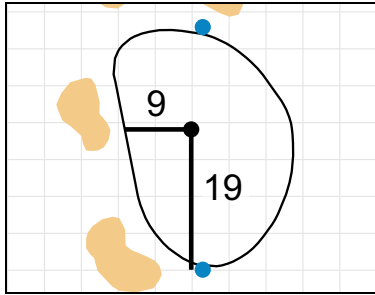

# Semifinals - Saturday, August 11th, 2018

**1**

Green Depth 33

**2**

Green Depth 40

**3**

Green Depth 31

**4**

Green Depth 33

**5**

Green Depth 34

**6**

Green Depth 35

2018 U.S. Women's Amateur

**7**

Green Depth 34

**12**

Green Depth 39

The Golf Club of Tennessee

**13**

Green Depth 32

**14**

Green Depth 40

**15**

Green Depth 37

**16**

Green Depth 29

**17**

Green Depth 34

**18**

Green Depth 43

Each side of a complete square on the green represents 5 yards. / Blue dots represent green front and back.