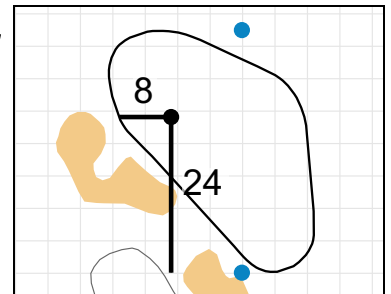

**8**

Green Depth 42

**9**

Green Depth 36

**10**

Green Depth 26

**11**

Green Depth 30

**12**

Green Depth 39

The Golf Club of Tennessee

**13**

Green Depth 32

**14**

Green Depth 40

**15**

Green Depth 37

**16**

Green Depth 29

**17**

Green Depth 34

**18**

Green Depth 43

Each side of a complete square on the green represents 5 yards. / Blue dots represent green front and back.