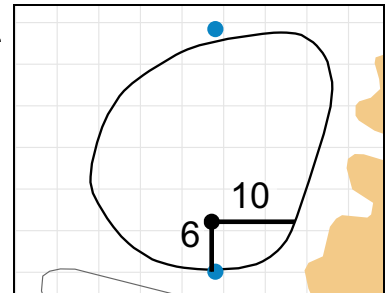

**8**

Green Depth 42

**9**

Green Depth 36

**10**

Green Depth 26

**11**

Green Depth 30

**12**

Green Depth 39

The Golf Club of Tennessee

**13**

Green Depth 32

**14**

Green Depth 40

**15**

Green Depth 37

**16**

Green Depth 29

**17**

Green Depth 34

**18**

Green Depth 43

Each side of a complete square on the green represents 5 yards. / Blue dots represent green front and back.