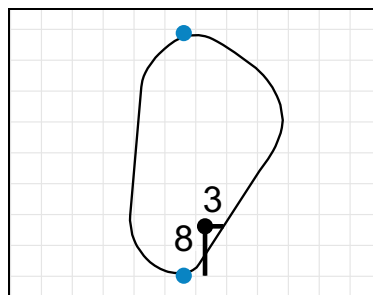

**8**

Green Depth 42

**9**

Green Depth 36

**10**

Green Depth 26

**11**

Green Depth 30

**12**

Green Depth 39

The Golf Club of Tennessee

**13**

Green Depth 32

**14**

Green Depth 40

**15**

Green Depth 37

**16**

Green Depth 29

**17**

Green Depth 34

**18**

Green Depth 43

Each side of a complete square on the green represents 5 yards. / Blue dots represent green front and back.