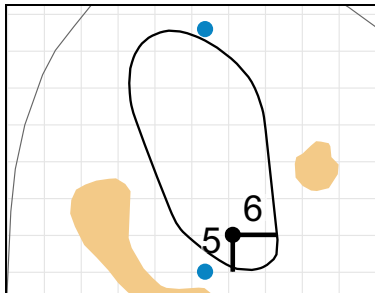

# Semifinals - Saturday, August 11th, 2018

**1**

Green Depth 33

**2**

Green Depth 40

**3**

Green Depth 31

**4**

Green Depth 33

**5**

Green Depth 34

**6**

Green Depth 35

2018 U.S. Women's Amateur

**7**

Green Depth 34

Green Depth 37

**16**

Green Depth 29

**17**

Green Depth 34

**18**

Green Depth 43

Each side of a complete square on the green represents 5 yards. / Blue dots represent green front and back.