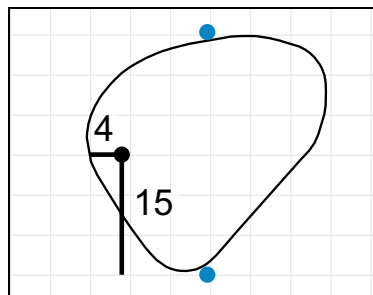

**8**

Green Depth 42

**9**

Green Depth 36

**10**

Green Depth 26

**11**

Green Depth 30

**12**

Green Depth 39

The Golf Club of Tennessee

**13**

Green Depth 32

**14**

Green Depth 40

**15**

Green Depth 37

**16**

Green Depth 29

**17**

Green Depth 34

**18**

Green Depth 43

Each side of a complete square on the green represents 5 yards. / Blue dots represent green front and back.