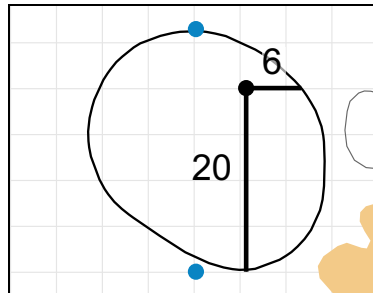

Green Depth 33

**5**

Green Depth 34

**6**

Green Depth 35

2018 U.S. Women's Amateur

**7**

Green Depth 34

**8**

Green Depth 42

**9**

Green Depth 36

**10**

Green Depth 26

**11**

Green Depth 30

**12**

Green Depth 39

The Golf Club of Tennessee

**13**

Green Depth 32

**14**

Green Depth 40

**15**

Green Depth 37

**16**

Green Depth 29

**17**

Green Depth 34

**18**

Green Depth 43

Each side of a complete square on the green represents 5 yards. / Blue dots represent green front and back.