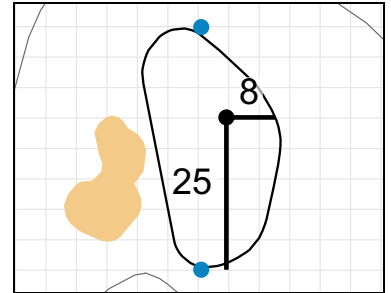

**8**

Green Depth 42

**9**

Green Depth 36

**10**

Green Depth 26

**11**

Green Depth 30

**12**

Green Depth 39

The Golf Club of Tennessee

**13**

Green Depth 32

**14**

Green Depth 40

**15**

Green Depth 37

**16**

Green Depth 29

**17**

Green Depth 34

**18**

Green Depth 43

Each side of a complete square on the green represents 5 yards. / Blue dots represent green front and back.