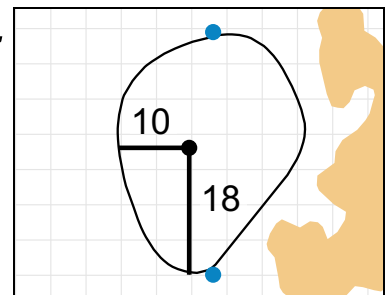

**8**

Green Depth 42

**9**

Green Depth 36

**10**

Green Depth 26

**11**

Green Depth 30

**12**

Green Depth 39

The Golf Club of Tennessee

**13**

Green Depth 32

**14**

Green Depth 40

**15**

Green Depth 37

**16**

Green Depth 29

**17**

Green Depth 34

**18**

Green Depth 43

Each side of a complete square on the green represents 5 yards. / Blue dots represent green front and back.