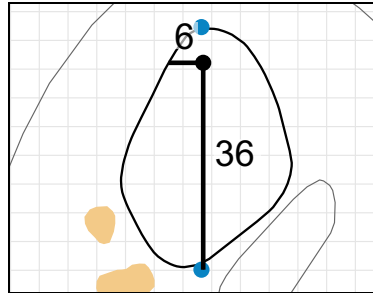

Green Depth 33

**5**

Green Depth 34

**6**

Green Depth 35

2018 U.S. Women's Amateur

**7**

Green Depth 34

**8**

Green Depth 42

**9**

Green Depth 36

**10**

Green Depth 26

**11**

Green Depth 30

**12**

Green Depth 39

The Golf Club of Tennessee

**13**

Green Depth 32

**14**

Green Depth 40

**15**

Green Depth 37

**16**

Green Depth 29

**17**

Green Depth 34

**18**

Green Depth 43

Each side of a complete square on the green represents 5 yards. / Blue dots represent green front and back.