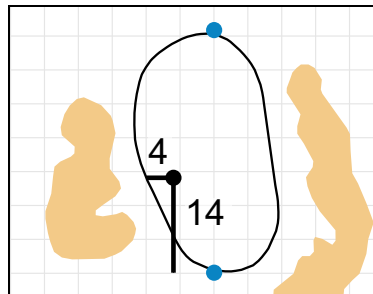

Green Depth 33

**5**

Green Depth 34

**6**

Green Depth 35

2018 U.S. Women's Amateur

**7**

Green Depth 34

**8**

Green Depth 42

**9**

Green Depth 36

**10**

Green Depth 26

**11**

Green Depth 30

**12**

Green Depth 39

The Golf Club of Tennessee

**13**

Green Depth 32

**14**

Green Depth 40

**15**

Green Depth 37

**16**

Green Depth 29

**17**

Green Depth 34

**18**

Green Depth 43

Each side of a complete square on the green represents 5 yards. / Blue dots represent green front and back.