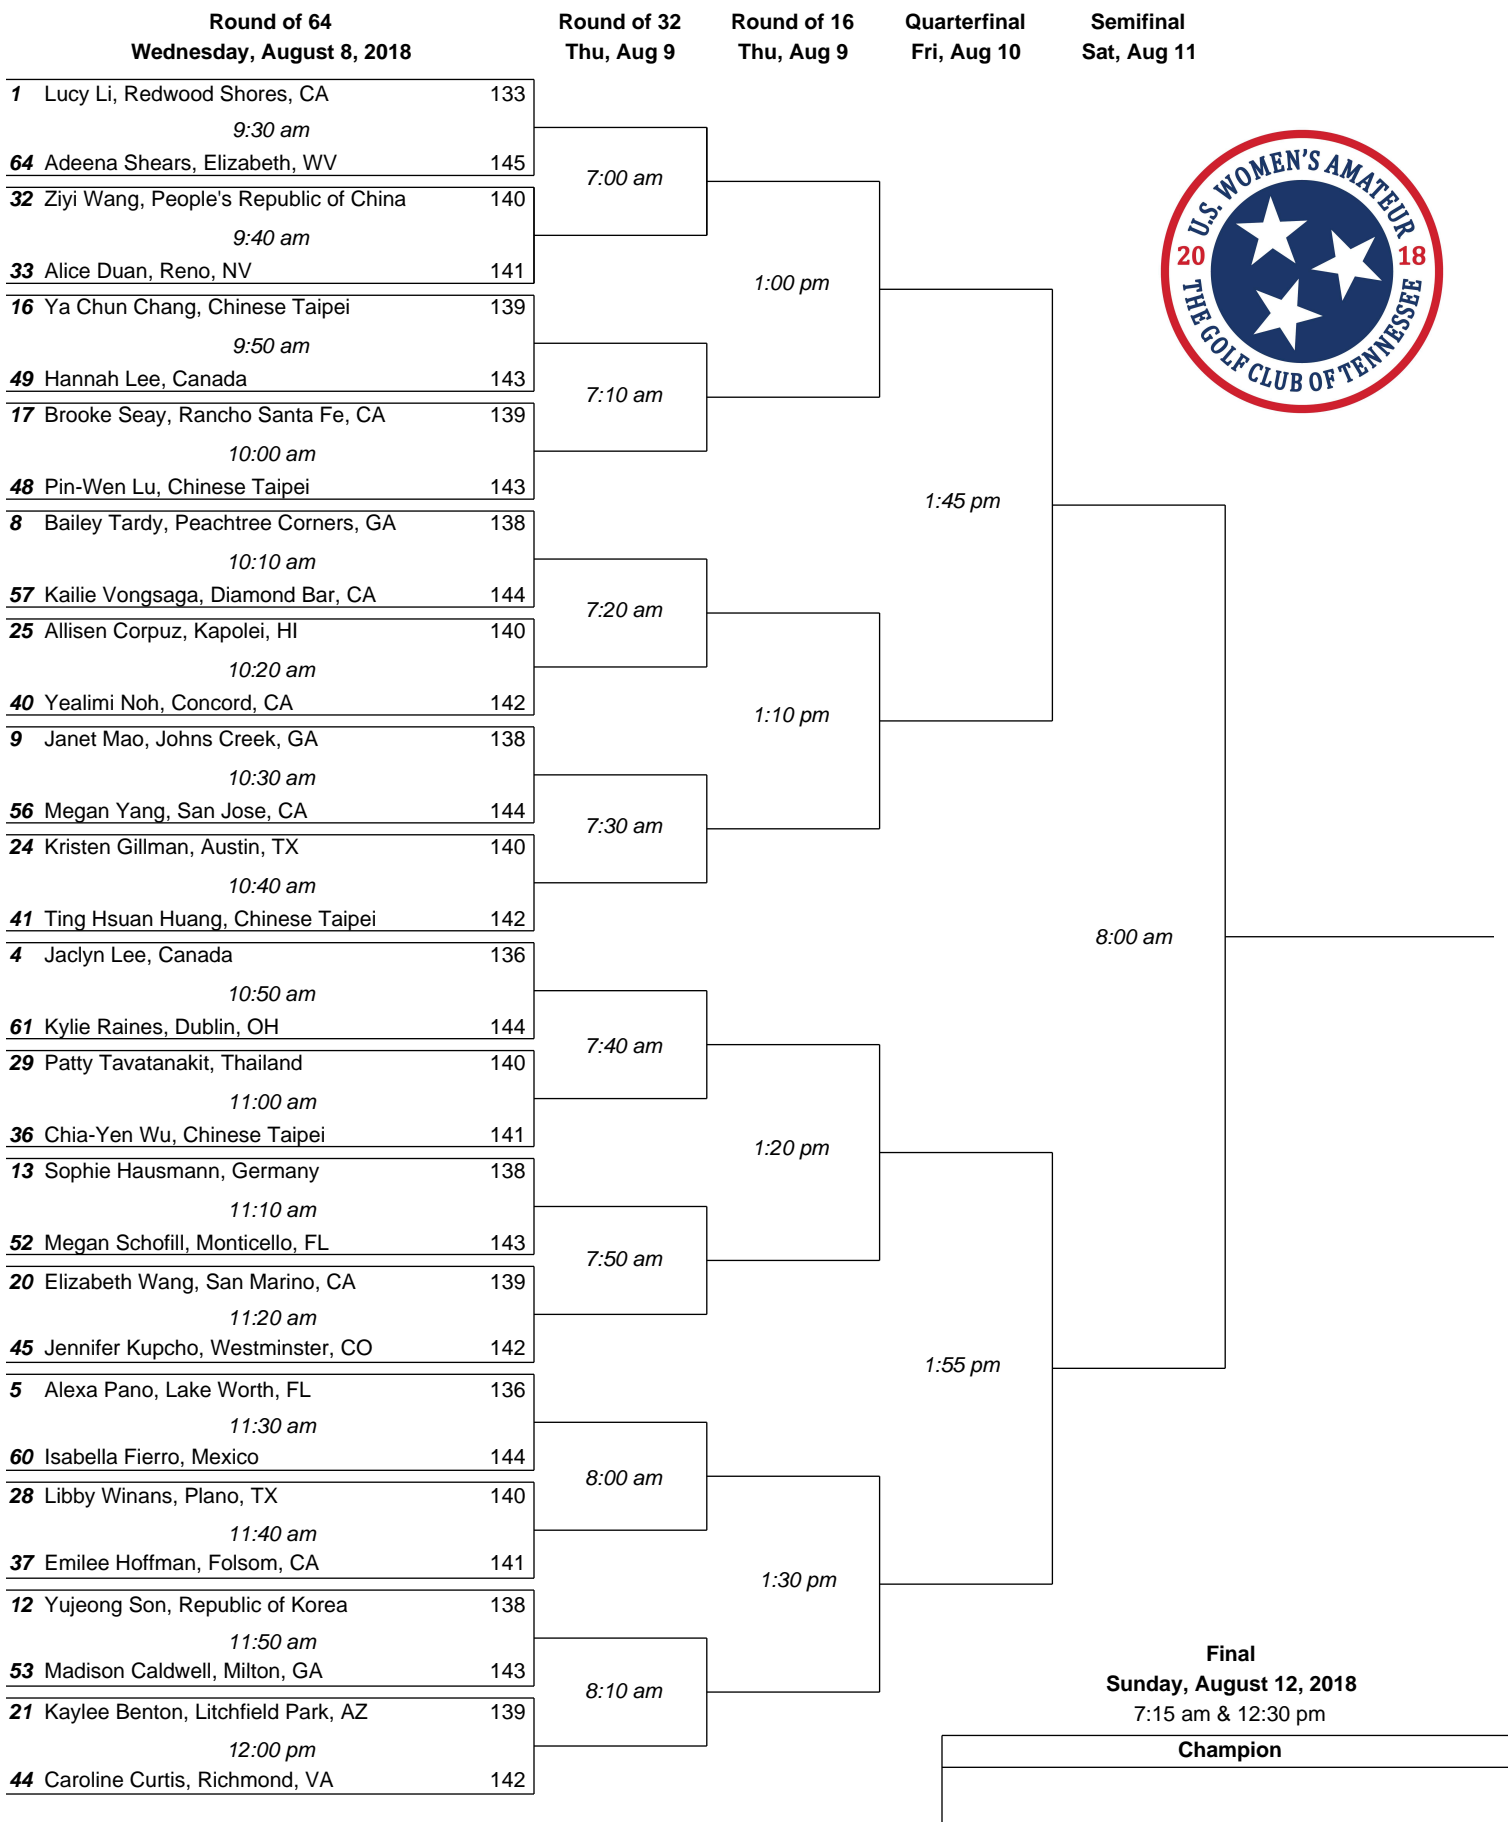

118TH U.S. WOMEN'S AMATEUR CHAMPIONSHIP ®

Upper Half

118TH U.S. WOMEN'S AMATEUR CHAMPIONSHIP ®

Lower Half

Semifinal
Sat, Aug 11

Quarterfinal
Fri, Aug 10

Round of 16
Thu, Aug 9

Round of 32
Thu, Aug 9

Round of 64
Wednesday, August 8, 2018

				133	Hyun Selin, Republic of Korea	2
					12:10 pm	
			8:20 am	144	Gabriella Tomanka, Grapevine, TX	63
				140	Stephanie Bunque, Australia	31
					12:20 pm	
		1:40 pm		141	Lauren Stephenson, Lexington, SC	34
				139	Ashley Gilliam, Manchester, TN	15
					12:30 pm	
			8:30 am	143	Yuka Saso, Philippines	50
				139	Bohyun Park, Republic of Korea	18
					12:40 pm	
		2:05 pm		142	Haley Moore, Escondido, CA	47
				137	Lauren Greenlief, Ashburn, VA	7
					12:50 pm	
			8:40 am	144	Thienna Huynh, Lilburn, GA	58
				140	Alyaa Abdulghany, Newport Beach, CA	26
					1:00 pm	
		1:50 pm		142	Lauren Hartlage, Elizabethtown, KY	39
				138	Elizabeth Moon, Forrest City, AR	10
					1:10 pm	
			8:50 am	143	Crystal Wang, Diamond Bar, CA	55
				140	Annabell Fuller, England	23
					1:20 pm	
		8:15 am		142	Mika Liu, Beverly Hills, CA	42
				135	Olivia Mehaffey, Northern Ireland	3
					1:30 pm	
			9:00 am	144	Hannah Facchini, Hanford, CA	62
				140	Ty Akabane, Danville, CA	30
					1:40 pm	
		2:00 pm		141	Jiwon Jeon, Republic of Korea	35
				138	Bianca Pagdanganan, Philippines	14
					1:50 pm	
			9:10 am	143	Albane Valenzuela, Switzerland	51
				139	Sierra Brooks, Lake Mary, FL	19
					2:00 pm	
		2:15 pm		142	Hailee Cooper, Montgomery, TX	46
				136	Suzuka Yamaguchi, Japan	6
					2:10 pm	
			9:20 am	144	Reid Isaac, Montgomery, TX	59
				140	Stephanie Lau, Fullerton, CA	27
					2:20 pm	
		2:10 pm		141	Beatrice Wallin, Sweden	38
				138	Dylan Kim, Sachse, TX	11
					2:30 pm	
			9:30 am	143	Ellen Port, St. Louis, MO	54
				140	Amy Matsuoka, Newport Beach, CA	22
					2:40 pm	
				142	Gurleen Kaur, Houston, TX	43

1st player in Match = Red Caddie Bib
2nd player in Match = White Caddie Bib