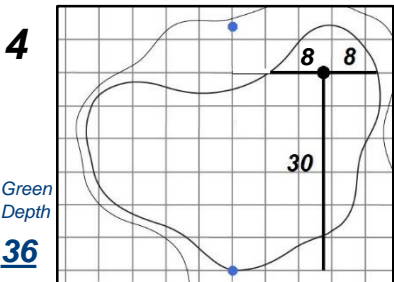

Round 4 - Sunday, June 3, 2018

73rd U.S. Women's Open Championship

Shoal Creek - Shoal Creek, Ala.

Each side of a complete square on the green represents 5 yards. / Blue dots represent green front and back.