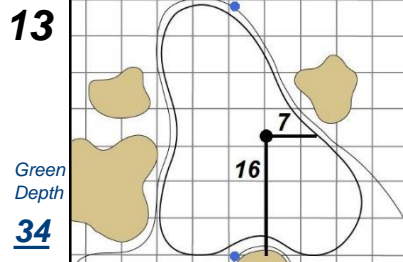

Round 4 - Sunday, June 3, 2018

73rd U.S. Women's Open Championship

Shoal Creek - Shoal Creek, Ala.

Each side of a complete square on the green represents 5 yards. / Blue dots represent green front and back.