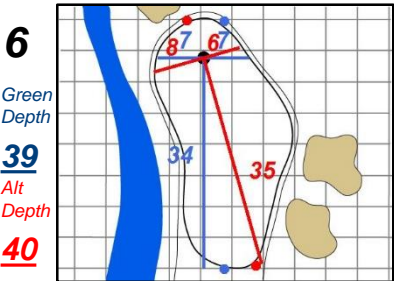

Round 4 - Sunday, June 3, 2018

73rd U.S. Women's Open Championship

Shoal Creek - Shoal Creek, Ala.

Each side of a complete square on the green represents 5 yards. / Blue dots represent green front and back.