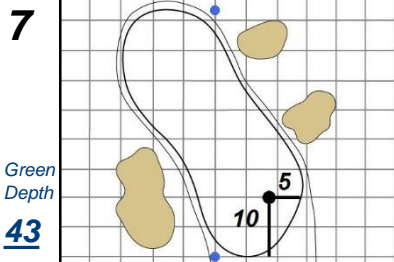

Round 4 - Sunday, June 3, 2018

73rd U.S. Women's Open Championship

Shoal Creek - Shoal Creek, Ala.

Each side of a complete square on the green represents 5 yards. / Blue dots represent green front and back.