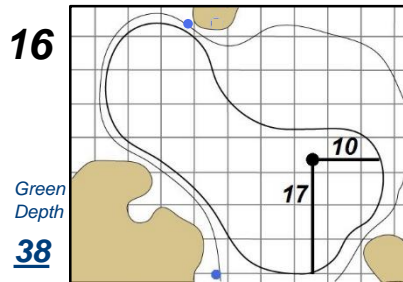

Round 4 - Sunday, June 3, 2018

73rd U.S. Women's Open Championship

Shoal Creek - Shoal Creek, Ala.

Each side of a complete square on the green represents 5 yards. / Blue dots represent green front and back.