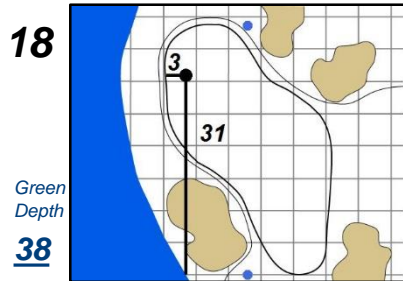

Round 4 - Sunday, June 3, 2018

73rd U.S. Women's Open Championship

Shoal Creek - Shoal Creek, Ala.

Each side of a complete square on the green represents 5 yards. / Blue dots represent green front and back.