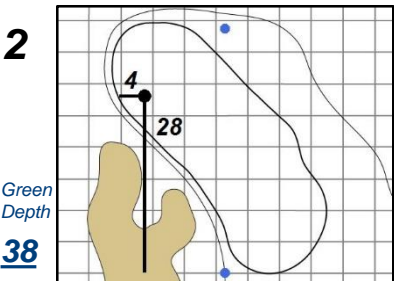

Round 4 - Sunday, June 3, 2018

73rd U.S. Women's Open Championship

Shoal Creek - Shoal Creek, Ala.

Each side of a complete square on the green represents 5 yards. / Blue dots represent green front and back.