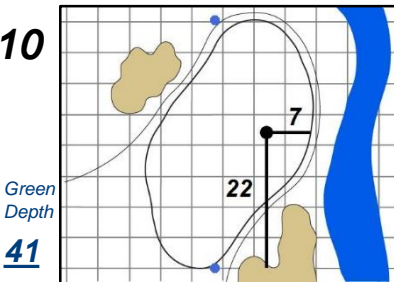

Round 4 - Sunday, June 3, 2018

73rd U.S. Women's Open Championship

Shoal Creek - Shoal Creek, Ala.

Each side of a complete square on the green represents 5 yards. / Blue dots represent green front and back.