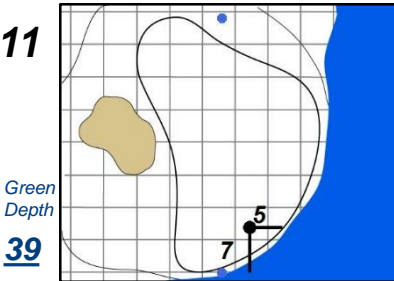

Round 4 - Sunday, June 3, 2018

73rd U.S. Women's Open Championship

Shoal Creek - Shoal Creek, Ala.

Each side of a complete square on the green represents 5 yards. / Blue dots represent green front and back.