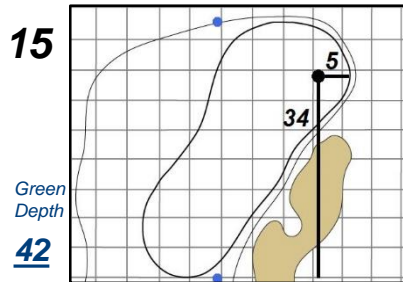

Round 4 - Sunday, June 3, 2018

73rd U.S. Women's Open Championship

Shoal Creek - Shoal Creek, Ala.

Each side of a complete square on the green represents 5 yards. / Blue dots represent green front and back.