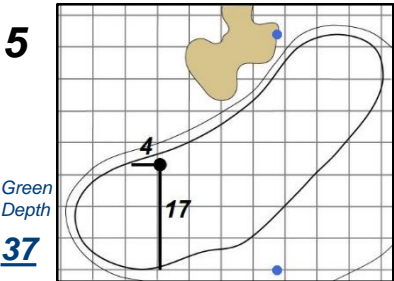

Round 4 - Sunday, June 3, 2018

73rd U.S. Women's Open Championship

Shoal Creek - Shoal Creek, Ala.

Each side of a complete square on the green represents 5 yards. / Blue dots represent green front and back.