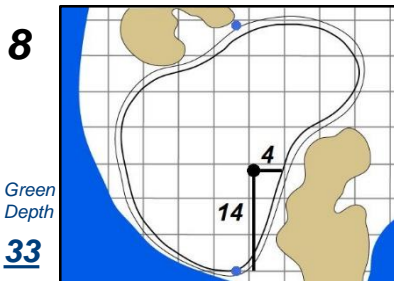

Round 4 - Sunday, June 3, 2018

73rd U.S. Women's Open Championship

Shoal Creek - Shoal Creek, Ala.

Each side of a complete square on the green represents 5 yards. / Blue dots represent green front and back.