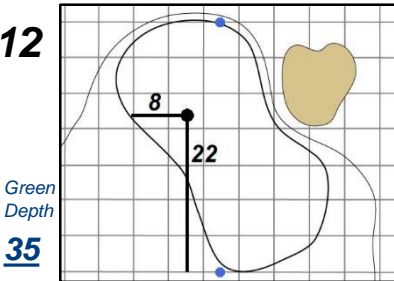

Round 4 - Sunday, June 3, 2018

73rd U.S. Women's Open Championship

Shoal Creek - Shoal Creek, Ala.

Each side of a complete square on the green represents 5 yards. / Blue dots represent green front and back.