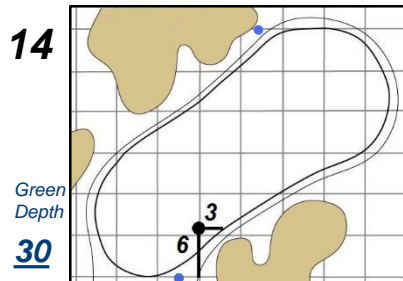

Round 4 - Sunday, June 3, 2018

73rd U.S. Women's Open Championship

Shoal Creek - Shoal Creek, Ala.

Each side of a complete square on the green represents 5 yards. / Blue dots represent green front and back.