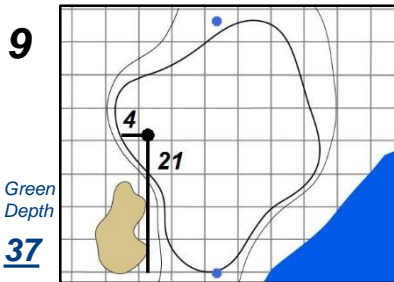

Round 4 - Sunday, June 3, 2018

73rd U.S. Women's Open Championship

Shoal Creek - Shoal Creek, Ala.

Each side of a complete square on the green represents 5 yards. / Blue dots represent green front and back.