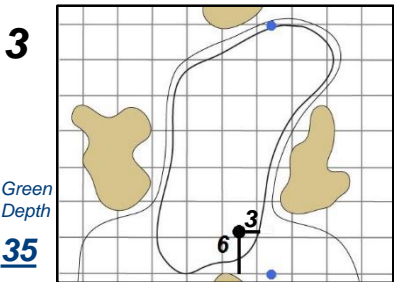

Round 4 - Sunday, June 3, 2018

73rd U.S. Women's Open Championship

Shoal Creek - Shoal Creek, Ala.

Each side of a complete square on the green represents 5 yards. / Blue dots represent green front and back.