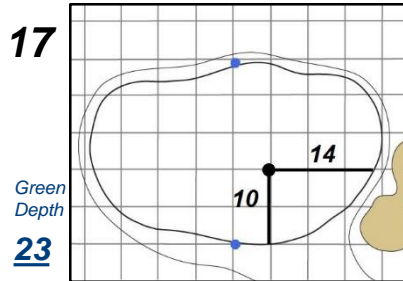

Round 4 - Sunday, June 3, 2018

73rd U.S. Women's Open Championship

Shoal Creek - Shoal Creek, Ala.

Each side of a complete square on the green represents 5 yards. / Blue dots represent green front and back.