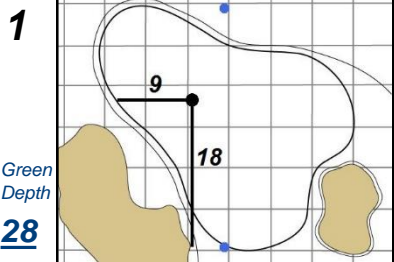

Round 4 - Sunday, June 3, 2018

73rd U.S. Women's Open Championship

Shoal Creek - Shoal Creek, Ala.

Each side of a complete square on the green represents 5 yards. / Blue dots represent green front and back.