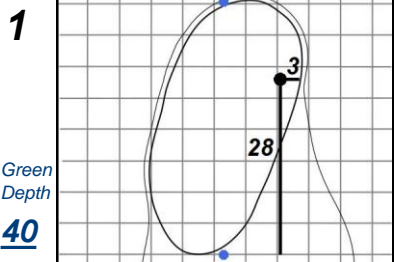

# Round 4 - Sunday, July 16, 2017

## Trump National Golf Club - Bedminster, N.J.

Each side of a complete square on the green represents 5 yards. / Blue dots represent green front and back.