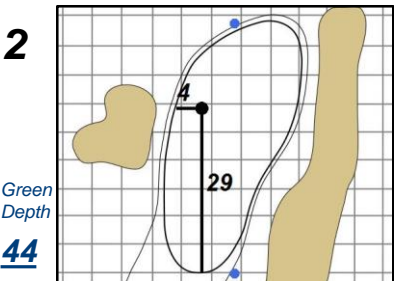

# Round 4 - Sunday, July 16, 2017

## Trump National Golf Club - Bedminster, N.J.

Each side of a complete square on the green represents 5 yards. / Blue dots represent green front and back.