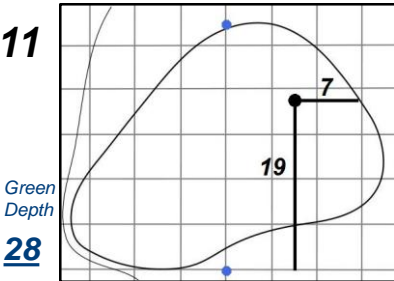

# Round 4 - Sunday, July 16, 2017

## Trump National Golf Club - Bedminster, N.J.

Each side of a complete square on the green represents 5 yards. / Blue dots represent green front and back.