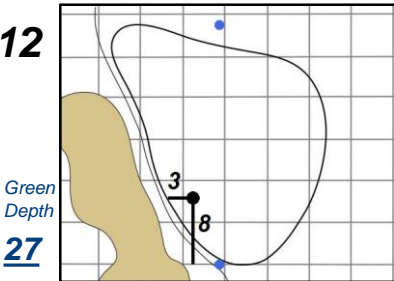

# Round 4 - Sunday, July 16, 2017

## Trump National Golf Club - Bedminster, N.J.

Each side of a complete square on the green represents 5 yards. / Blue dots represent green front and back.