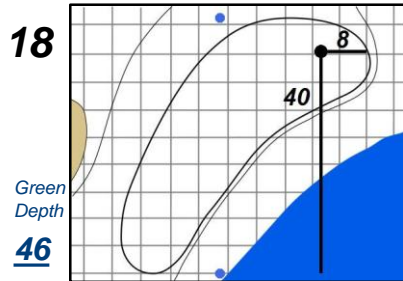

Round 4 - Sunday, July 16, 2017

72nd U.S. Women's Open Championship

Trump National Golf Club - Bedminster, N.J.

Each side of a complete square on the green represents 5 yards. / Blue dots represent green front and back.