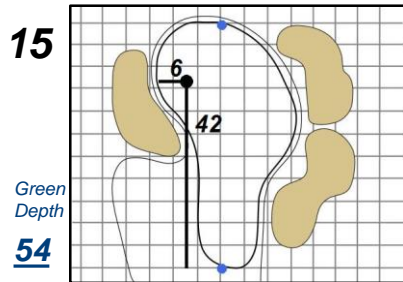

# Round 4 - Sunday, July 16, 2017

## Trump National Golf Club - Bedminster, N.J.

Each side of a complete square on the green represents 5 yards. / Blue dots represent green front and back.