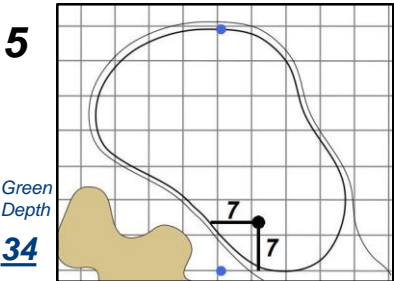

# Round 4 - Sunday, July 16, 2017

## Trump National Golf Club - Bedminster, N.J.

Each side of a complete square on the green represents 5 yards. / Blue dots represent green front and back.