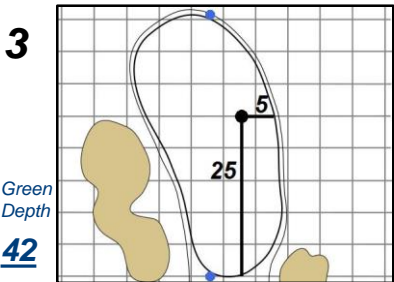

# Round 4 - Sunday, July 16, 2017

## Trump National Golf Club - Bedminster, N.J.

Each side of a complete square on the green represents 5 yards. / Blue dots represent green front and back.