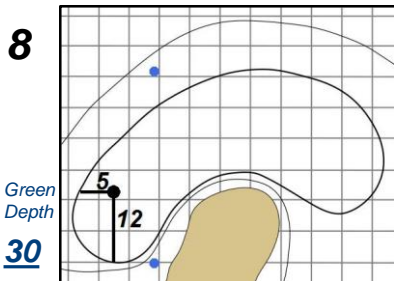

# Round 4 - Sunday, July 16, 2017

## Trump National Golf Club - Bedminster, N.J.

Each side of a complete square on the green represents 5 yards. / Blue dots represent green front and back.