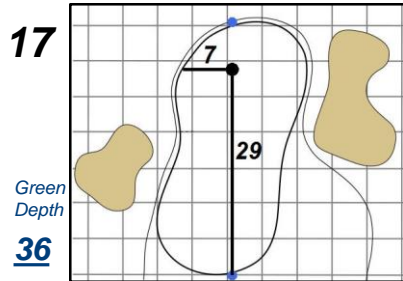

# Round 4 - Sunday, July 16, 2017

## Trump National Golf Club - Bedminster, N.J.

Each side of a complete square on the green represents 5 yards. / Blue dots represent green front and back.