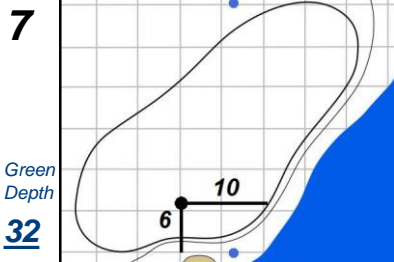

# Round 4 - Sunday, July 16, 2017

## Trump National Golf Club - Bedminster, N.J.

Each side of a complete square on the green represents 5 yards. / Blue dots represent green front and back.