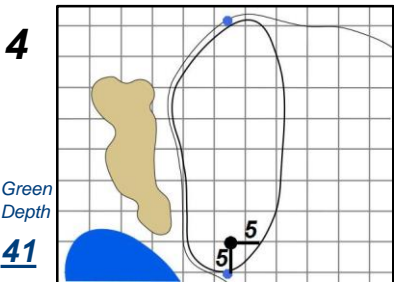

# Round 4 - Sunday, July 16, 2017

## Trump National Golf Club - Bedminster, N.J.

Each side of a complete square on the green represents 5 yards. / Blue dots represent green front and back.