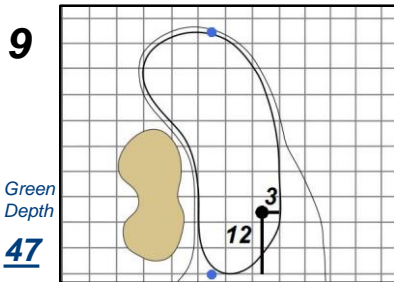

# Round 4 - Sunday, July 16, 2017

## Trump National Golf Club - Bedminster, N.J.

Each side of a complete square on the green represents 5 yards. / Blue dots represent green front and back.