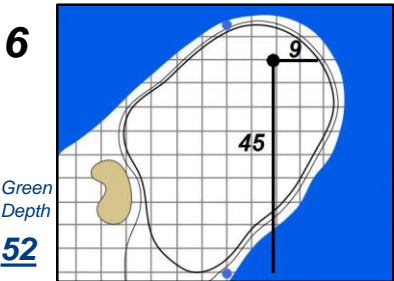

# Round 4 - Sunday, July 16, 2017

## Trump National Golf Club - Bedminster, N.J.

Each side of a complete square on the green represents 5 yards. / Blue dots represent green front and back.