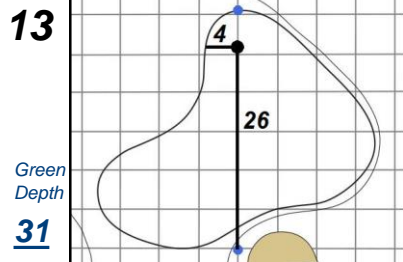

# Round 4 - Sunday, July 16, 2017

## Trump National Golf Club - Bedminster, N.J.

Each side of a complete square on the green represents 5 yards. / Blue dots represent green front and back.