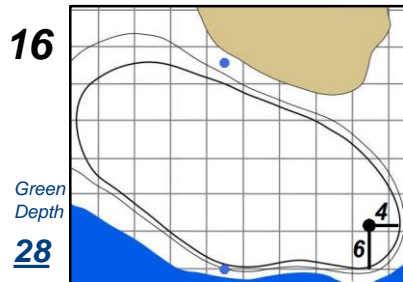

# Round 4 - Sunday, July 16, 2017

## Trump National Golf Club - Bedminster, N.J.

Each side of a complete square on the green represents 5 yards. / Blue dots represent green front and back.