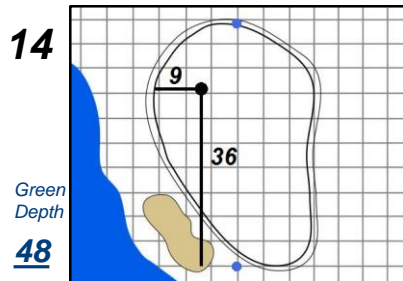

# Round 4 - Sunday, July 16, 2017

## Trump National Golf Club - Bedminster, N.J.

Each side of a complete square on the green represents 5 yards. / Blue dots represent green front and back.