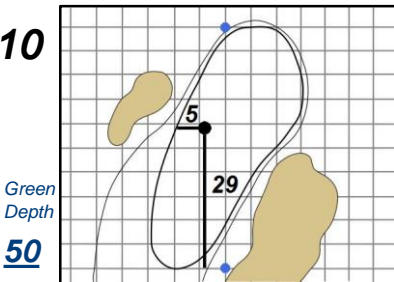

# Round 4 - Sunday, July 16, 2017

## Trump National Golf Club - Bedminster, N.J.

Each side of a complete square on the green represents 5 yards. / Blue dots represent green front and back.