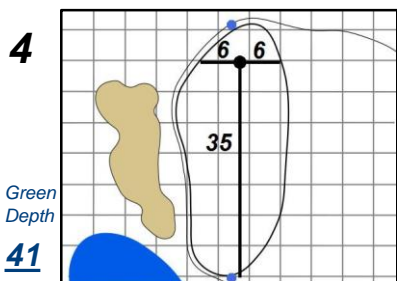

Round 3 - Saturday, July 15, 2017

72nd U.S. Women's Open Championship

Trump National Golf Club - Bedminster, N.J.

Each side of a complete square on the green represents 5 yards. / Blue dots represent green front and back.