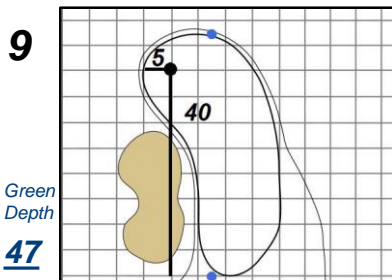

Round 3 - Saturday, July 15, 2017

72nd U.S. Women's Open Championship

Trump National Golf Club - Bedminster, N.J.

Each side of a complete square on the green represents 5 yards. / Blue dots represent green front and back.