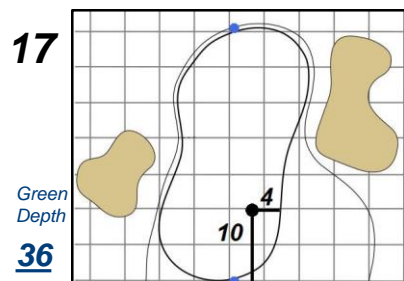

Round 3 - Saturday, July 15, 2017

72nd U.S. Women's Open Championship

Trump National Golf Club - Bedminster, N.J.

Each side of a complete square on the green represents 5 yards. / Blue dots represent green front and back.