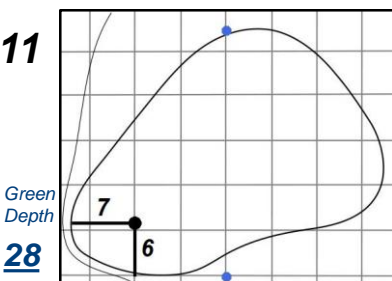

Round 3 - Saturday, July 15, 2017

72nd U.S. Women's Open Championship

Trump National Golf Club - Bedminster, N.J.

Each side of a complete square on the green represents 5 yards. / Blue dots represent green front and back.