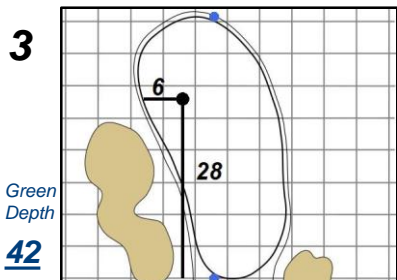

Round 3 - Saturday, July 15, 2017

72nd U.S. Women's Open Championship

Trump National Golf Club - Bedminster, N.J.

Each side of a complete square on the green represents 5 yards. / Blue dots represent green front and back.