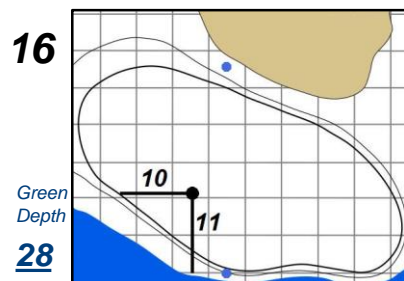

Round 3 - Saturday, July 15, 2017

72nd U.S. Women's Open Championship

Trump National Golf Club - Bedminster, N.J.

Each side of a complete square on the green represents 5 yards. / Blue dots represent green front and back.