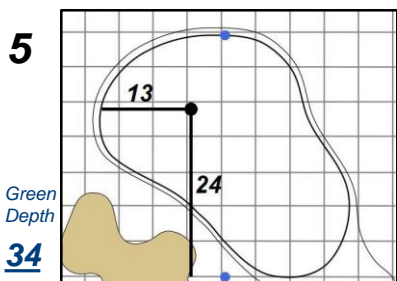

Round 3 - Saturday, July 15, 2017

72nd U.S. Women's Open Championship

Trump National Golf Club - Bedminster, N.J.

Each side of a complete square on the green represents 5 yards. / Blue dots represent green front and back.