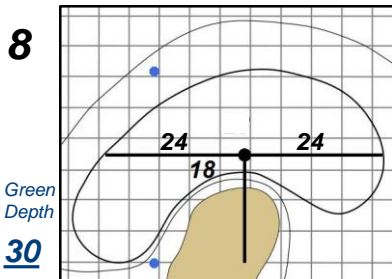

Round 3 - Saturday, July 15, 2017

72nd U.S. Women's Open Championship

Trump National Golf Club - Bedminster, N.J.

Each side of a complete square on the green represents 5 yards. / Blue dots represent green front and back.