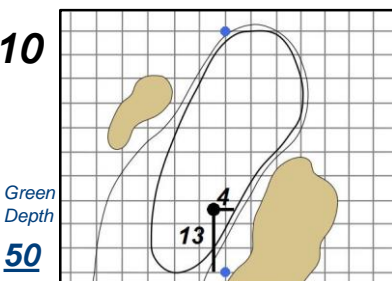

Round 3 - Saturday, July 15, 2017

72nd U.S. Women's Open Championship

Trump National Golf Club - Bedminster, N.J.

Each side of a complete square on the green represents 5 yards. / Blue dots represent green front and back.