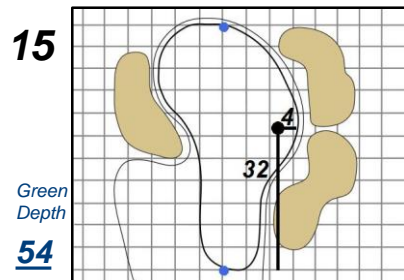

Round 3 - Saturday, July 15, 2017

72nd U.S. Women's Open Championship

Trump National Golf Club - Bedminster, N.J.

Each side of a complete square on the green represents 5 yards. / Blue dots represent green front and back.