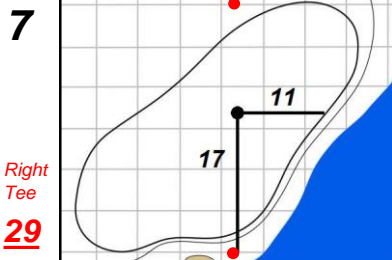

Round 3 - Saturday, July 15, 2017

72nd U.S. Women's Open Championship

Trump National Golf Club - Bedminster, N.J.

Each side of a complete square on the green represents 5 yards. / Blue dots represent green front and back.