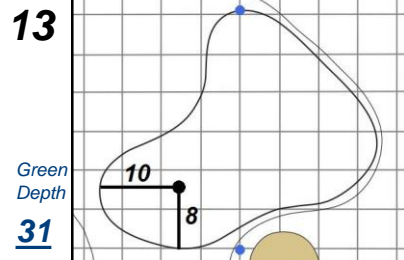

Round 3 - Saturday, July 15, 2017

72nd U.S. Women's Open Championship

Trump National Golf Club - Bedminster, N.J.

Each side of a complete square on the green represents 5 yards. / Blue dots represent green front and back.