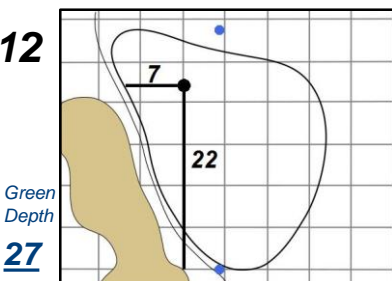

Round 3 - Saturday, July 15, 2017

72nd U.S. Women's Open Championship

Trump National Golf Club - Bedminster, N.J.

Each side of a complete square on the green represents 5 yards. / Blue dots represent green front and back.