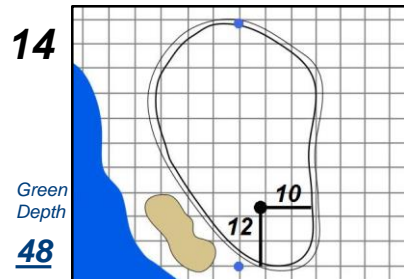

Round 3 - Saturday, July 15, 2017

72nd U.S. Women's Open Championship

Trump National Golf Club - Bedminster, N.J.

Each side of a complete square on the green represents 5 yards. / Blue dots represent green front and back.