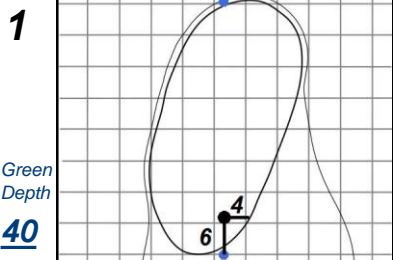

Round 3 - Saturday, July 15, 2017

72nd U.S. Women's Open Championship

Trump National Golf Club - Bedminster, N.J.

Each side of a complete square on the green represents 5 yards. / Blue dots represent green front and back.