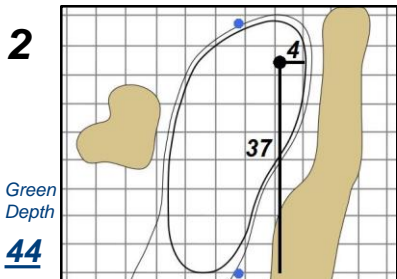

Round 3 - Saturday, July 15, 2017

72nd U.S. Women's Open Championship

Trump National Golf Club - Bedminster, N.J.

Each side of a complete square on the green represents 5 yards. / Blue dots represent green front and back.