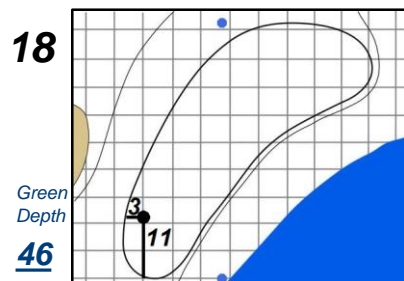

Round 3 - Saturday, July 15, 2017

72nd U.S. Women's Open Championship

Trump National Golf Club - Bedminster, N.J.

Each side of a complete square on the green represents 5 yards. / Blue dots represent green front and back.