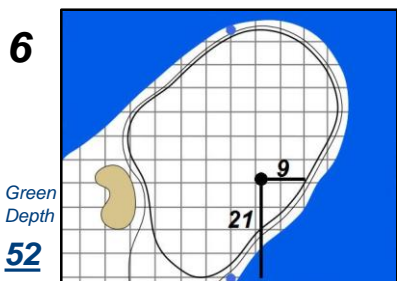

Round 3 - Saturday, July 15, 2017

72nd U.S. Women's Open Championship

Trump National Golf Club - Bedminster, N.J.

Each side of a complete square on the green represents 5 yards. / Blue dots represent green front and back.