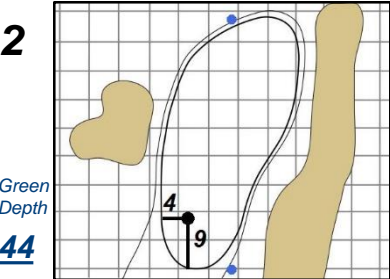

Round 2 - Friday, July 14, 2017

72nd U.S. Women's Open Championship

Trump National Golf Club - Bedminster, N.J.

Each side of a complete square on the green represents 5 yards. / Blue dots represent green front and back.