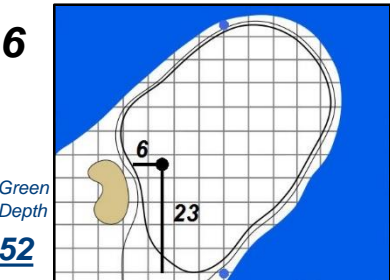

Round 2 - Friday, July 14, 2017

72nd U.S. Women's Open Championship

Trump National Golf Club - Bedminster, N.J.

Each side of a complete square on the green represents 5 yards. / Blue dots represent green front and back.