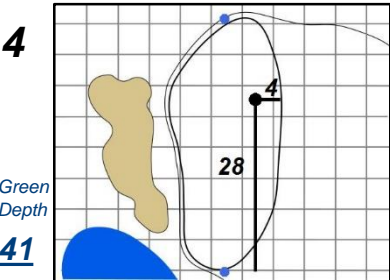

Round 2 - Friday, July 14, 2017

72nd U.S. Women's Open Championship

Trump National Golf Club - Bedminster, N.J.

Each side of a complete square on the green represents 5 yards. / Blue dots represent green front and back.