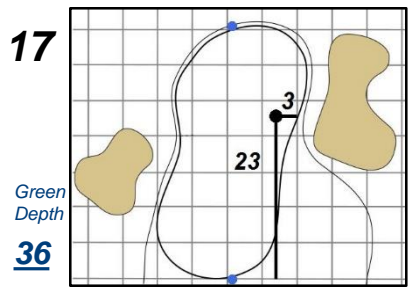

Round 2 - Friday, July 14, 2017

72nd U.S. Women's Open Championship

Trump National Golf Club - Bedminster, N.J.

Each side of a complete square on the green represents 5 yards. / Blue dots represent green front and back.