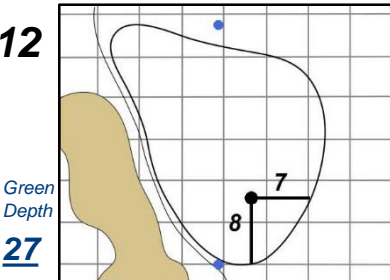

Round 2 - Friday, July 14, 2017

72nd U.S. Women's Open Championship

Trump National Golf Club - Bedminster, N.J.

Each side of a complete square on the green represents 5 yards. / Blue dots represent green front and back.