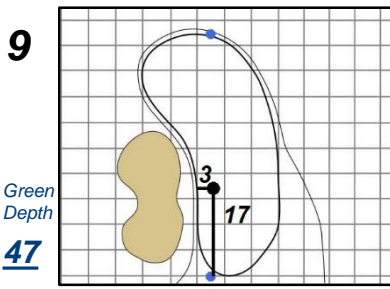

Round 2 - Friday, July 14, 2017

72nd U.S. Women's Open Championship

Trump National Golf Club - Bedminster, N.J.

Each side of a complete square on the green represents 5 yards. / Blue dots represent green front and back.