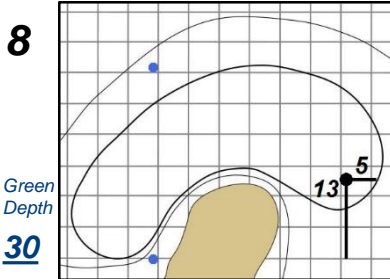

Round 2 - Friday, July 14, 2017

72nd U.S. Women's Open Championship

Trump National Golf Club - Bedminster, N.J.

Each side of a complete square on the green represents 5 yards. / Blue dots represent green front and back.