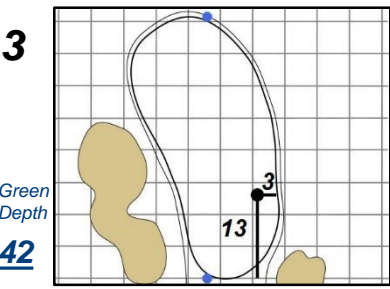

Round 2 - Friday, July 14, 2017

72nd U.S. Women's Open Championship

Trump National Golf Club - Bedminster, N.J.

Each side of a complete square on the green represents 5 yards. / Blue dots represent green front and back.