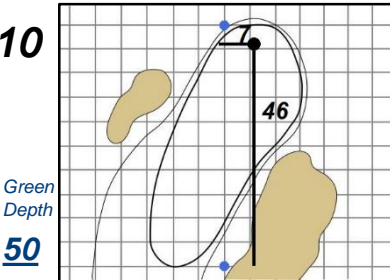

Round 2 - Friday, July 14, 2017

72nd U.S. Women's Open Championship

Trump National Golf Club - Bedminster, N.J.

Each side of a complete square on the green represents 5 yards. / Blue dots represent green front and back.