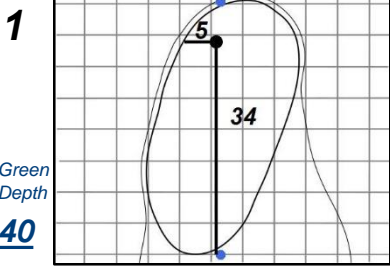

Round 2 - Friday, July 14, 2017

72nd U.S. Women's Open Championship

Trump National Golf Club - Bedminster, N.J.

Each side of a complete square on the green represents 5 yards. / Blue dots represent green front and back.