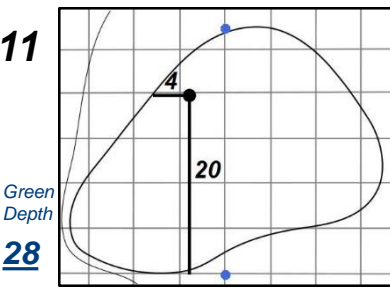

Round 2 - Friday, July 14, 2017

72nd U.S. Women's Open Championship

Trump National Golf Club - Bedminster, N.J.

Each side of a complete square on the green represents 5 yards. / Blue dots represent green front and back.