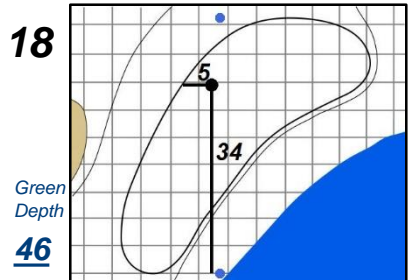

Round 2 - Friday, July 14, 2017

72nd U.S. Women's Open Championship

Trump National Golf Club - Bedminster, N.J.

Each side of a complete square on the green represents 5 yards. / Blue dots represent green front and back.