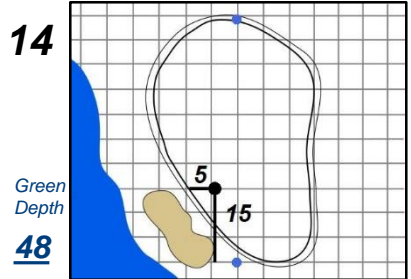

Round 2 - Friday, July 14, 2017

72nd U.S. Women's Open Championship

Trump National Golf Club - Bedminster, N.J.

Each side of a complete square on the green represents 5 yards. / Blue dots represent green front and back.