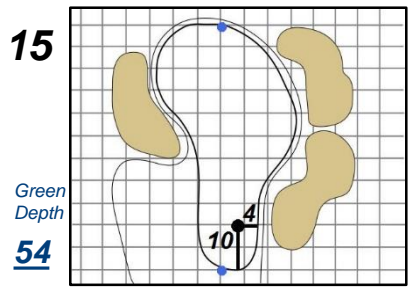

Round 2 - Friday, July 14, 2017

72nd U.S. Women's Open Championship

Trump National Golf Club - Bedminster, N.J.

Each side of a complete square on the green represents 5 yards. / Blue dots represent green front and back.