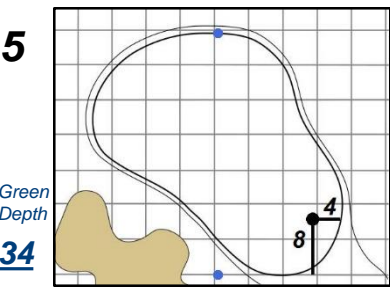

Round 2 - Friday, July 14, 2017

72nd U.S. Women's Open Championship

Trump National Golf Club - Bedminster, N.J.

Each side of a complete square on the green represents 5 yards. / Blue dots represent green front and back.