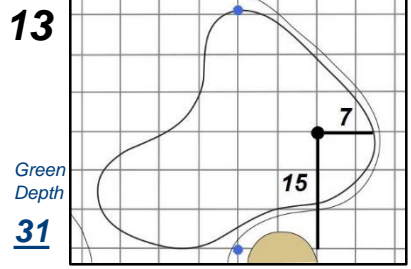

Round 2 - Friday, July 14, 2017

72nd U.S. Women's Open Championship

Trump National Golf Club - Bedminster, N.J.

Each side of a complete square on the green represents 5 yards. / Blue dots represent green front and back.