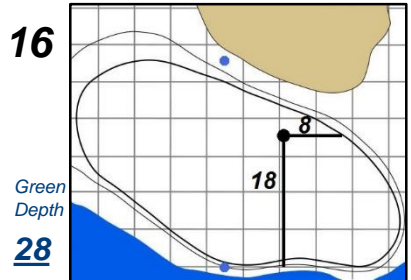

Round 2 - Friday, July 14, 2017

72nd U.S. Women's Open Championship

Trump National Golf Club - Bedminster, N.J.

Each side of a complete square on the green represents 5 yards. / Blue dots represent green front and back.