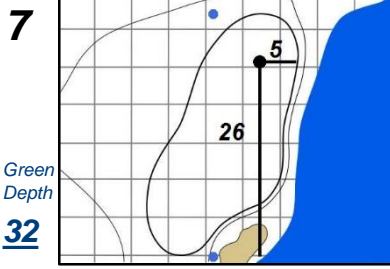

Round 2 - Friday, July 14, 2017

72nd U.S. Women's Open Championship

Trump National Golf Club - Bedminster, N.J.

Each side of a complete square on the green represents 5 yards. / Blue dots represent green front and back.