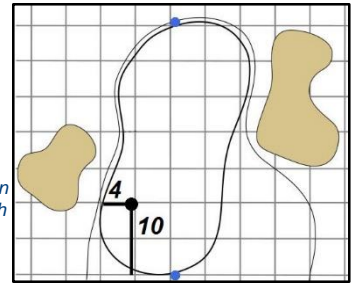

14

Green Depth

48

15

Green Depth

54

16

Green Depth

28

17

Green Depth

36

18

Green Depth

46

72nd U.S. Women's Open Championship

Trump National Golf Club - Bedminster, N.J.

Each side of a complete square on the green represents 5 yards. / Blue dots represent green front and back.