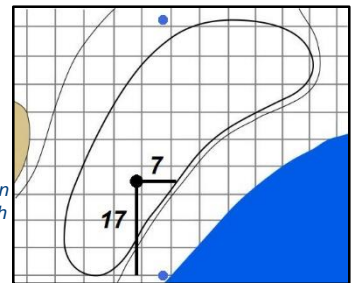

28

17

Green Depth

36

18

Green Depth

46

72nd U.S. Women's Open Championship

Trump National Golf Club - Bedminster, N.J.

Each side of a complete square on the green represents 5 yards. / Blue dots represent green front and back.