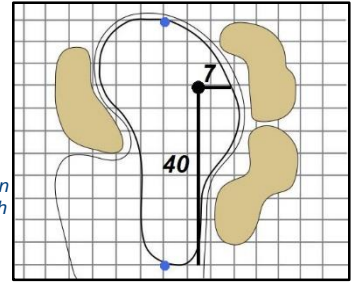

14

Green Depth

48

15

Green Depth

54

16

Green Depth

Trump National Golf Club - Bedminster, N.J.

Each side of a complete square on the green represents 5 yards. / Blue dots represent green front and back.