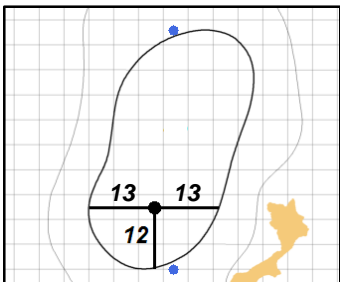

Round 4 - Sunday, June 18, 2017

1

Green Depth

28

2

Green Depth

29

3

Green Depth

28

4

Green Depth

27

5

Green Depth

32

6

Green Depth

48

7

Green Depth

41

8

Green Depth

27

9

Left Tee

Green Depth

39

10

Green Depth

24