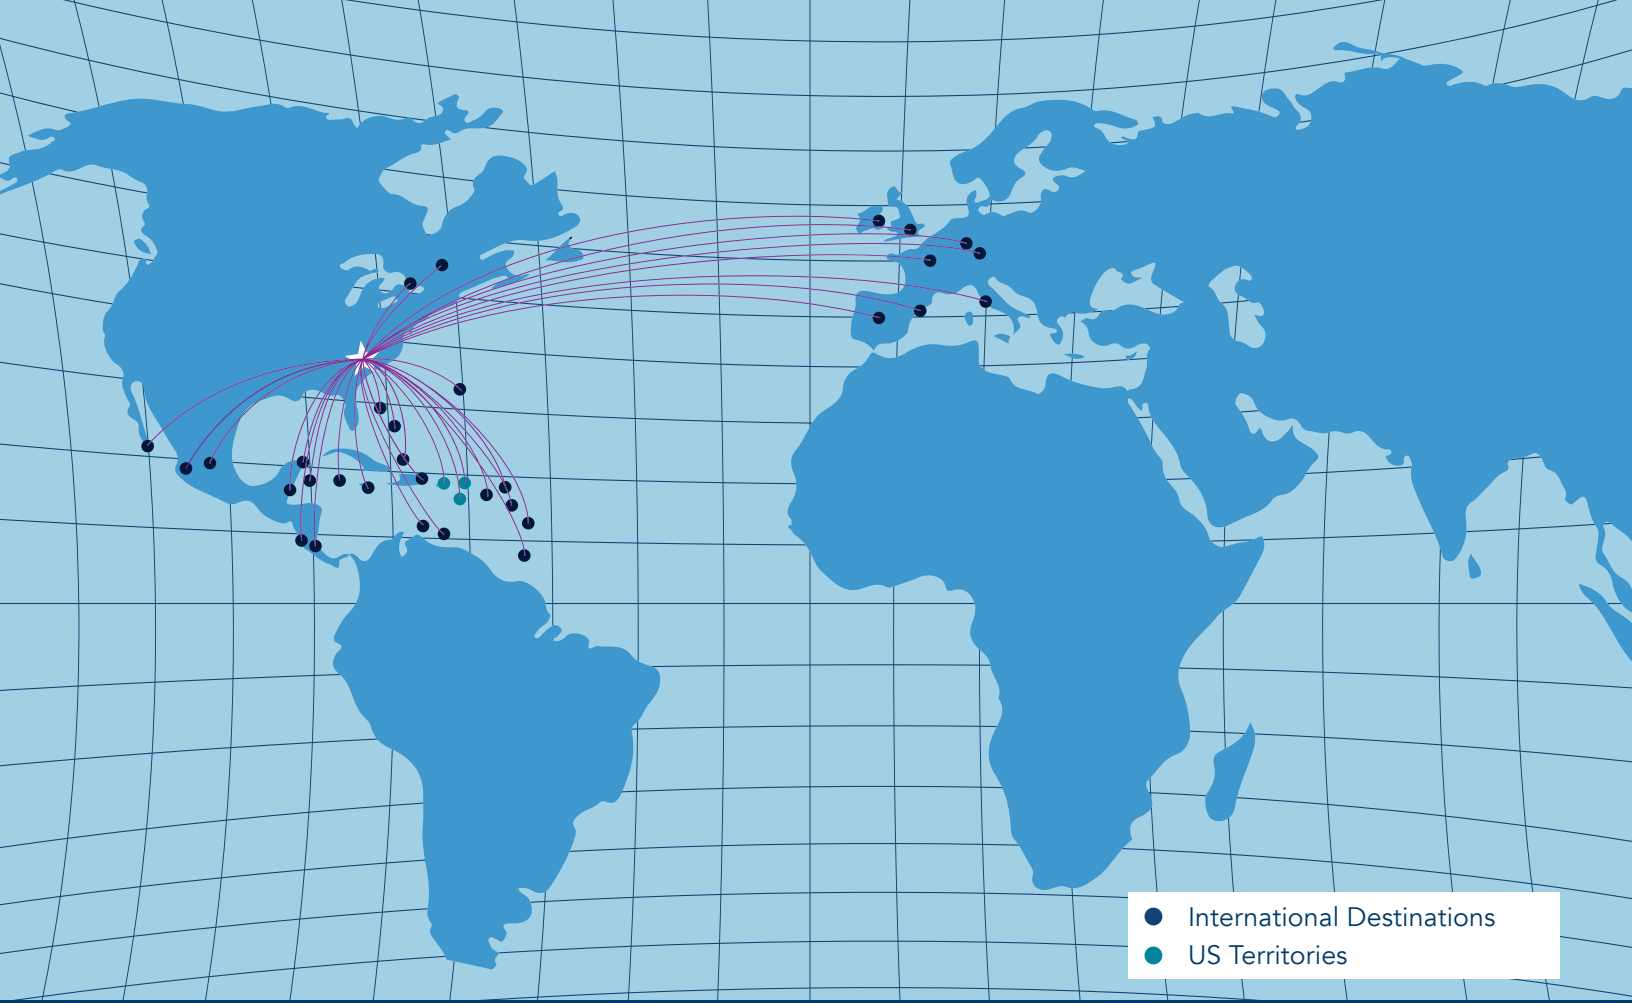

## AIRLINES

**179**

NONSTOP DESTINATIONS

**36**

INTERNATIONAL DESTINATIONS

**3**

US TERRITORIES

**8**

DOMESTIC AIRLINES

**3**

FOREIGN FLAG AIRLINES

@CLTAirport

● International Destinations  
● US Territories

## INTERNATIONAL

Nonstop service to 36 destinations.

- Antigua and Barbuda\*
- Aruba, Dutch Caribbean
- Belize City, Belize
- Bermuda\*
- Bridgetown, Barbados
- Cancún, Mexico
- Cozumel, Mexico\*
- Curaçao, Dutch Caribbean
- Dublin, Ireland\*
- Eleuthera, Bahamas
- Frankfurt, Germany
- Freeport, Bahamas
- George Town, Grand Cayman Island
- George Town, Bahamas\*
- Guadalajara, Mexico
- Liberia, Costa Rica\*
- London, England
- Los Cabos, Mexico
- Madrid, Spain
- Marsh Harbour, Bahamas
- Mexico City, Mexico
- Montego Bay, Jamaica
- Montreal, Canada
- Munich, Germany
- Nassau, Bahamas
- Paris, France
- Providenciales, Turks & Caicos
- Puerto Plata, Dominican Republic
- Punta Cana, Dominican Republic
- Rome, Italy
- San José, Costa Rica
- St. George, Grenada
- St. Kitts and Nevis\*
- St. Lucia
- St. Maarten, Dutch Caribbean

## U.S. TERRITORIES

- San Juan, Puerto Rico
- St. Croix, U.S. Virgin Islands
- St. Thomas, U.S. Virgin Islands

\* Seasonal service