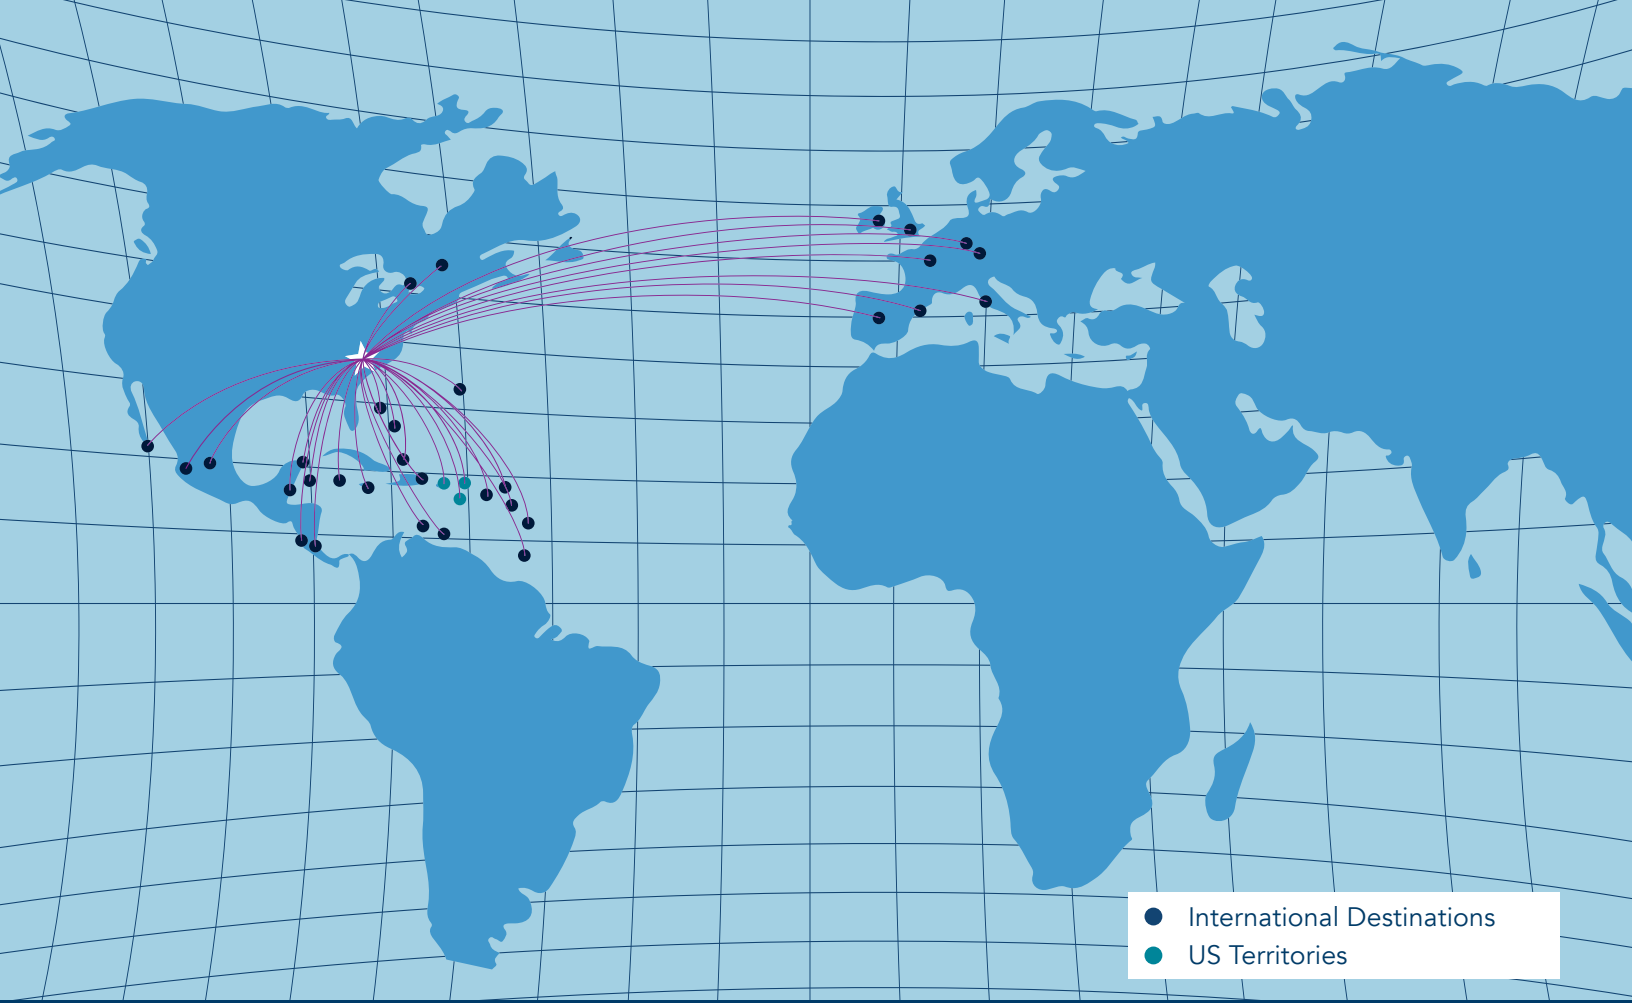

## AIRLINES

**184** **NONSTOP DESTINATIONS**

**37** **INTERNATIONAL DESTINATIONS**

**3** **US TERRITORIES**

**8** **DOMESTIC AIRLINES**

**3** **FOREIGN FLAG AIRLINES**

@CLTAirport

JANUARY 2023

● International Destinations  
● US Territories

## INTERNATIONAL

Nonstop service to 37 destinations.

- Antigua and Barbuda\*
- Aruba, Dutch Caribbean
- Belize City, Belize
- Bermuda\*
- Bridgetown, Barbados
- Cancún, Mexico
- Cozumel, Mexico\*
- Curaçao, Dutch Caribbean
- Dublin, Ireland\*
- Eleuthera, Bahamas
- Frankfurt, Germany
- Freeport, Bahamas
- George Town, Grand Cayman Island
- George Town, Bahamas\*
- Guadalajara, Mexico
- Liberia, Costa Rica\*
- London, England
- Los Cabos, Mexico
- Madrid, Spain
- Marsh Harbour, Bahamas
- Mexico City, Mexico
- Montego Bay, Jamaica
- Montreal, Canada
- Munich, Germany
- Nassau, Bahamas
- Providenciales, Turks & Caicos
- Puerto Plata, Dominican Republic
- Puerto Vallarta, Mexico
- Punta Cana, Dominican Republic
- Samana, Dominican Republic
- San José, Costa Rica
- Santo Domingo, Dominican Republic
- St. George, Grenada
- St. Kitts and Nevis\*
- St. Lucia
- St. Maarten, Dutch Caribbean
- Toronto, Canada

## U.S. TERRITORIES

- San Juan, Puerto Rico
- St. Croix, U.S. Virgin Islands
- St. Thomas, U.S. Virgin Islands

\* Seasonal service