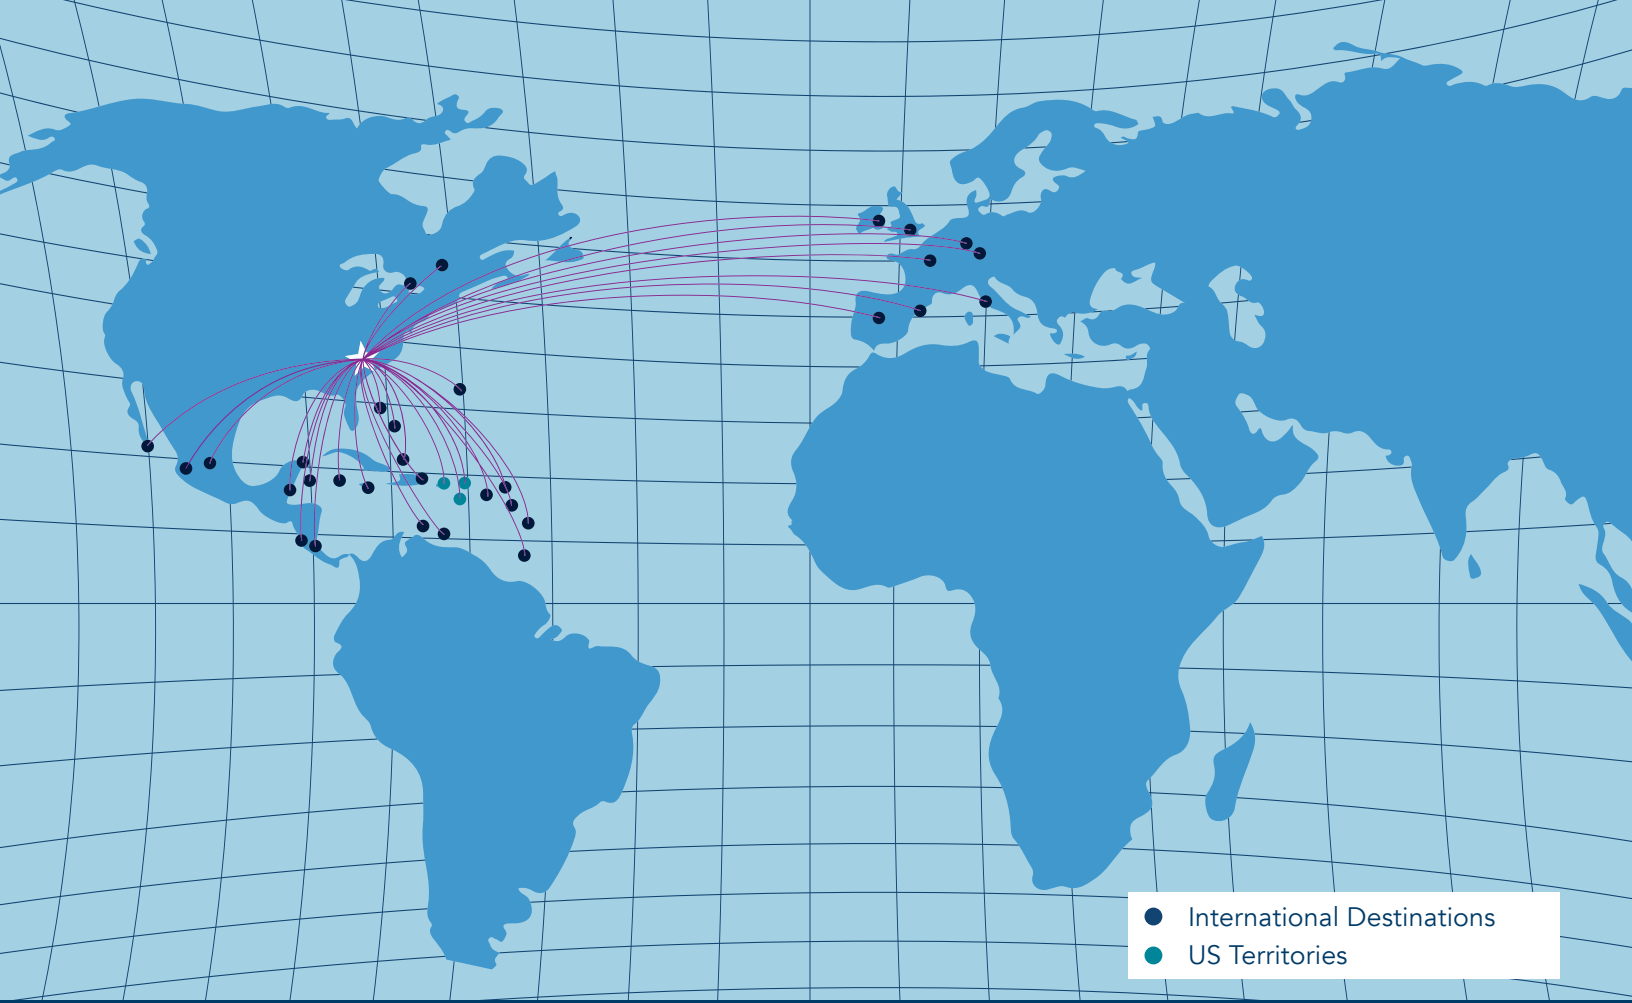

## AIRLINES

**179**   
NONSTOP DESTINATIONS

**36**   
INTERNATIONAL DESTINATIONS

**3**   
US TERRITORIES

**8**   
DOMESTIC AIRLINES

**3**   
FOREIGN FLAG AIRLINES

@CLTAirport

JULY 2022

● International Destinations  
● US Territories

## INTERNATIONAL

Nonstop service to 36 destinations.

- Antigua and Barbuda\*
- Aruba, Dutch Caribbean
- Belize City, Belize
- Bermuda\*
- Bridgetown, Barbados
- Cancún, Mexico
- Cozumel, Mexico\*
- Curaçao, Dutch Caribbean
- Dublin, Ireland\*
- Eleuthera, Bahamas
- Frankfurt, Germany
- George Town, Grand Cayman Island
- George Town, Bahamas\*
- Guadalajara, Mexico
- Liberia, Costa Rica\*
- London, England
- Los Cabos, Mexico
- Madrid, Spain
- Marsh Harbour, Bahamas
- Mexico City, Mexico
- Montego Bay, Jamaica
- Montreal, Canada
- Munich, Germany
- Nassau, Bahamas
- Providenciales, Turks & Caicos
- Puerto Plata, Dominican Republic
- Puerto Vallarta, Mexico
- Punta Cana, Dominican Republic
- Samana, Dominican Republic
- San José, Costa Rica
- Santo Domingo, Dominican Republic
- St. George, Grenada
- St. Kitts and Nevis\*
- St. Lucia
- St. Maarten, Dutch Caribbean
- Toronto, Canada

## U.S. TERRITORIES

- San Juan, Puerto Rico
- St. Croix, U.S. Virgin Islands
- St. Thomas, U.S. Virgin Islands

\* Seasonal service