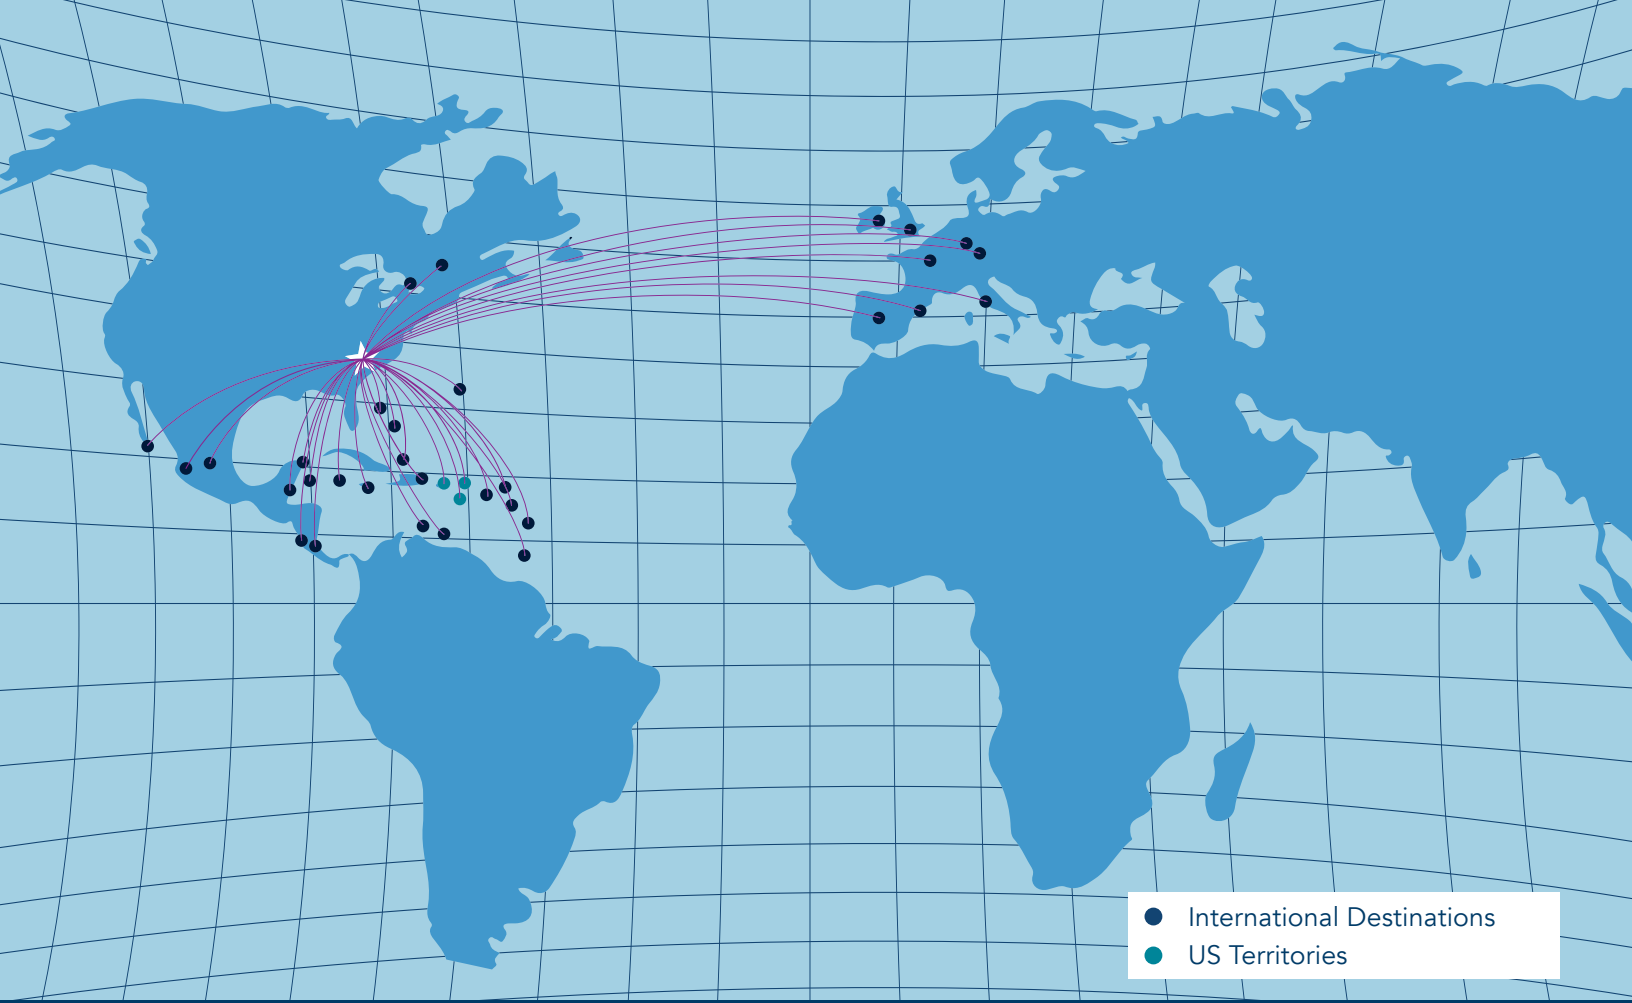

## AIRLINES

**188**

NONSTOP DESTINATIONS

**36**

INTERNATIONAL DESTINATIONS

**THREE**

US TERRITORIES

**SEVEN**

DOMESTIC AIRLINES

**THREE**

FOREIGN FLAG AIRLINES

@CLTAirport

● International Destinations  
● US Territories

## INTERNATIONAL

Nonstop service to 36 destinations.

- Antigua and Barbuda\*
- Aruba, Dutch Caribbean
- Belize City, Belize
- Bermuda\*
- Bridgetown, Barbados
- Cancún, Mexico
- Cozumel, Mexico\*
- Curaçao, Dutch Caribbean
- Dublin, Ireland\*
- Eleuthera, Bahamas
- Frankfurt, Germany
- George Town, Grand Cayman Island
- George Town, Bahamas\*
- Guadalajara, Mexico
- Liberia, Costa Rica\*
- London, England
- Los Cabos, Mexico
- Madrid, Spain
- Marsh Harbour, Bahamas
- Mexico City, Mexico
- Montego Bay, Jamaica
- Montreal, Canada
- Munich, Germany
- Nassau, Bahamas
- Providenciales, Turks & Caicos
- Puerto Plata, Dominican Republic
- Puerto Vallarta, Mexico
- Punta Cana, Dominican Republic
- Samana, Dominican Republic
- San José, Costa Rica
- Santo Domingo, Dominican Republic
- St. George, Grenada
- St. Kitts and Nevis\*
- St. Lucia
- St. Maarten, Dutch Caribbean
- Toronto, Canada

## U.S. TERRITORIES

- San Juan, Puerto Rico
- St. Croix, U.S. Virgin Islands
- St. Thomas, U.S. Virgin Islands

\* Seasonal service