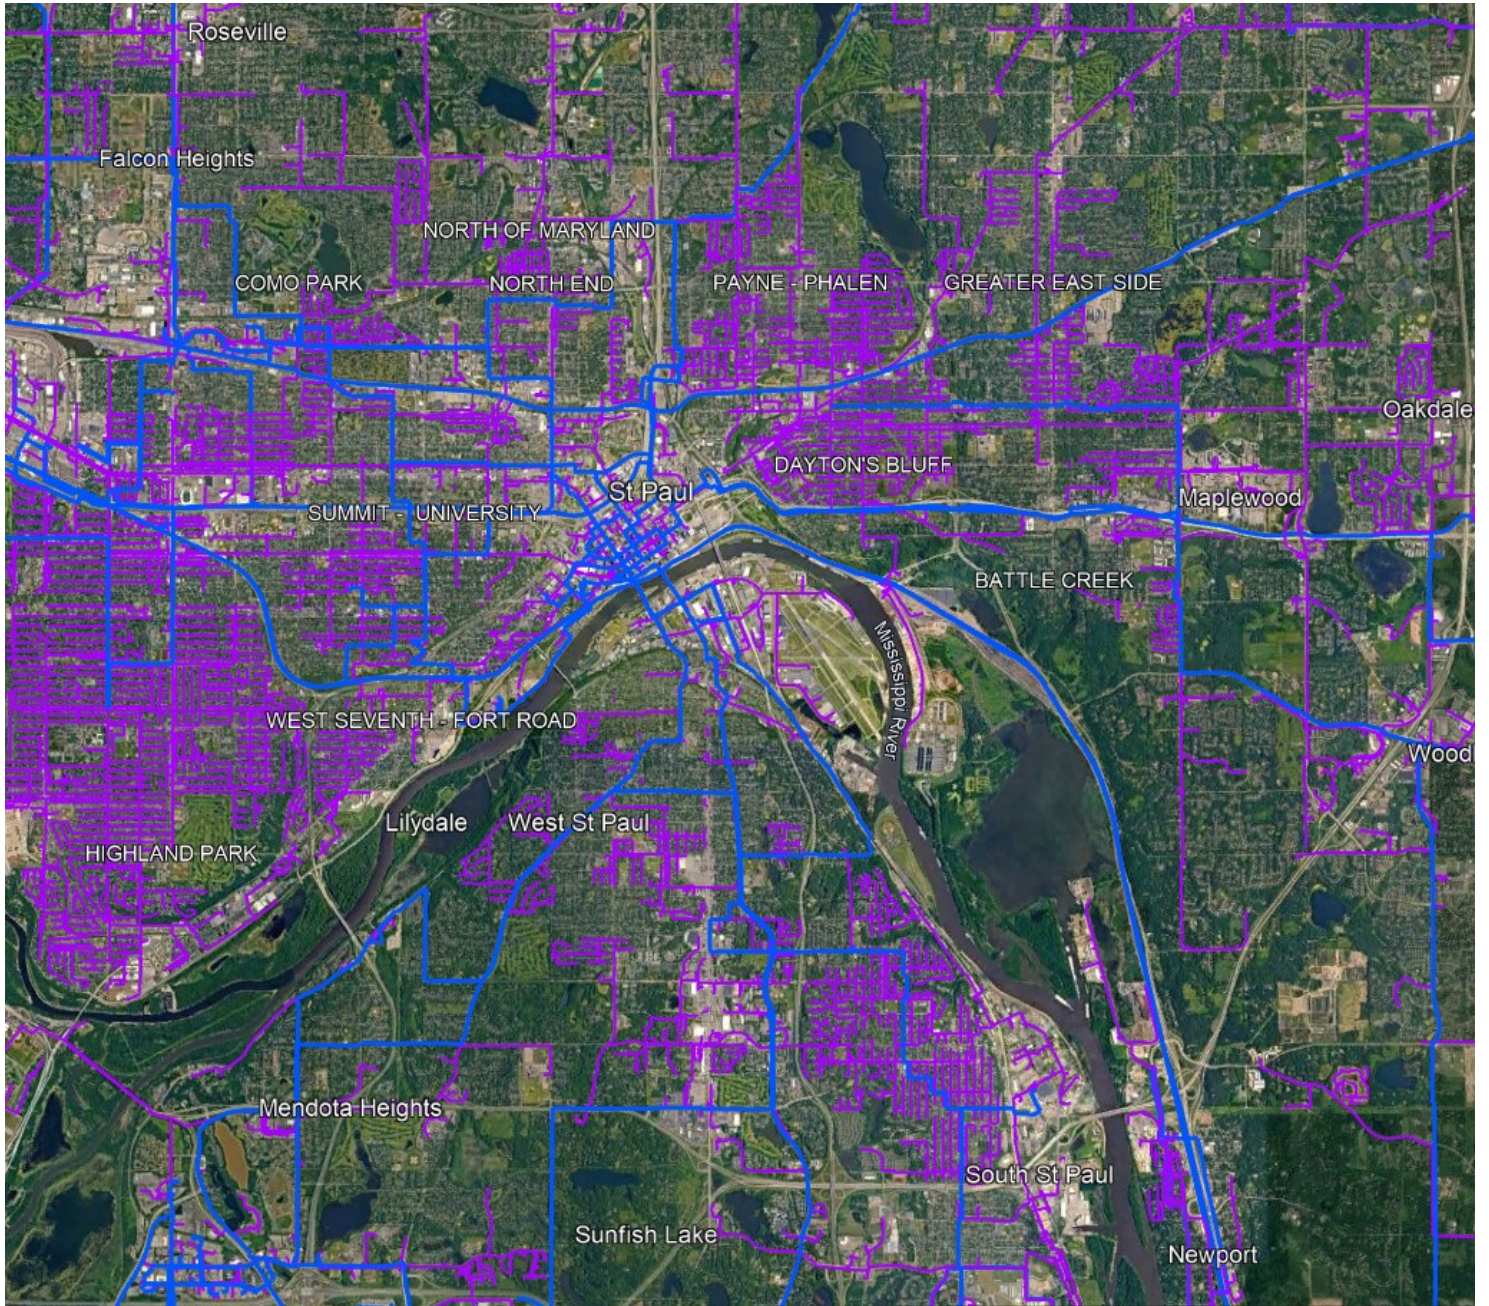

St. Paul Metro Fiber Map

 Quantum Fiber Network

 Lumen Fiber Network

Quantum Fiber internet availability for speeds up to 940 Mbps as of 10/24/2022. Service and speed may not be available in your area. Restrictions apply.