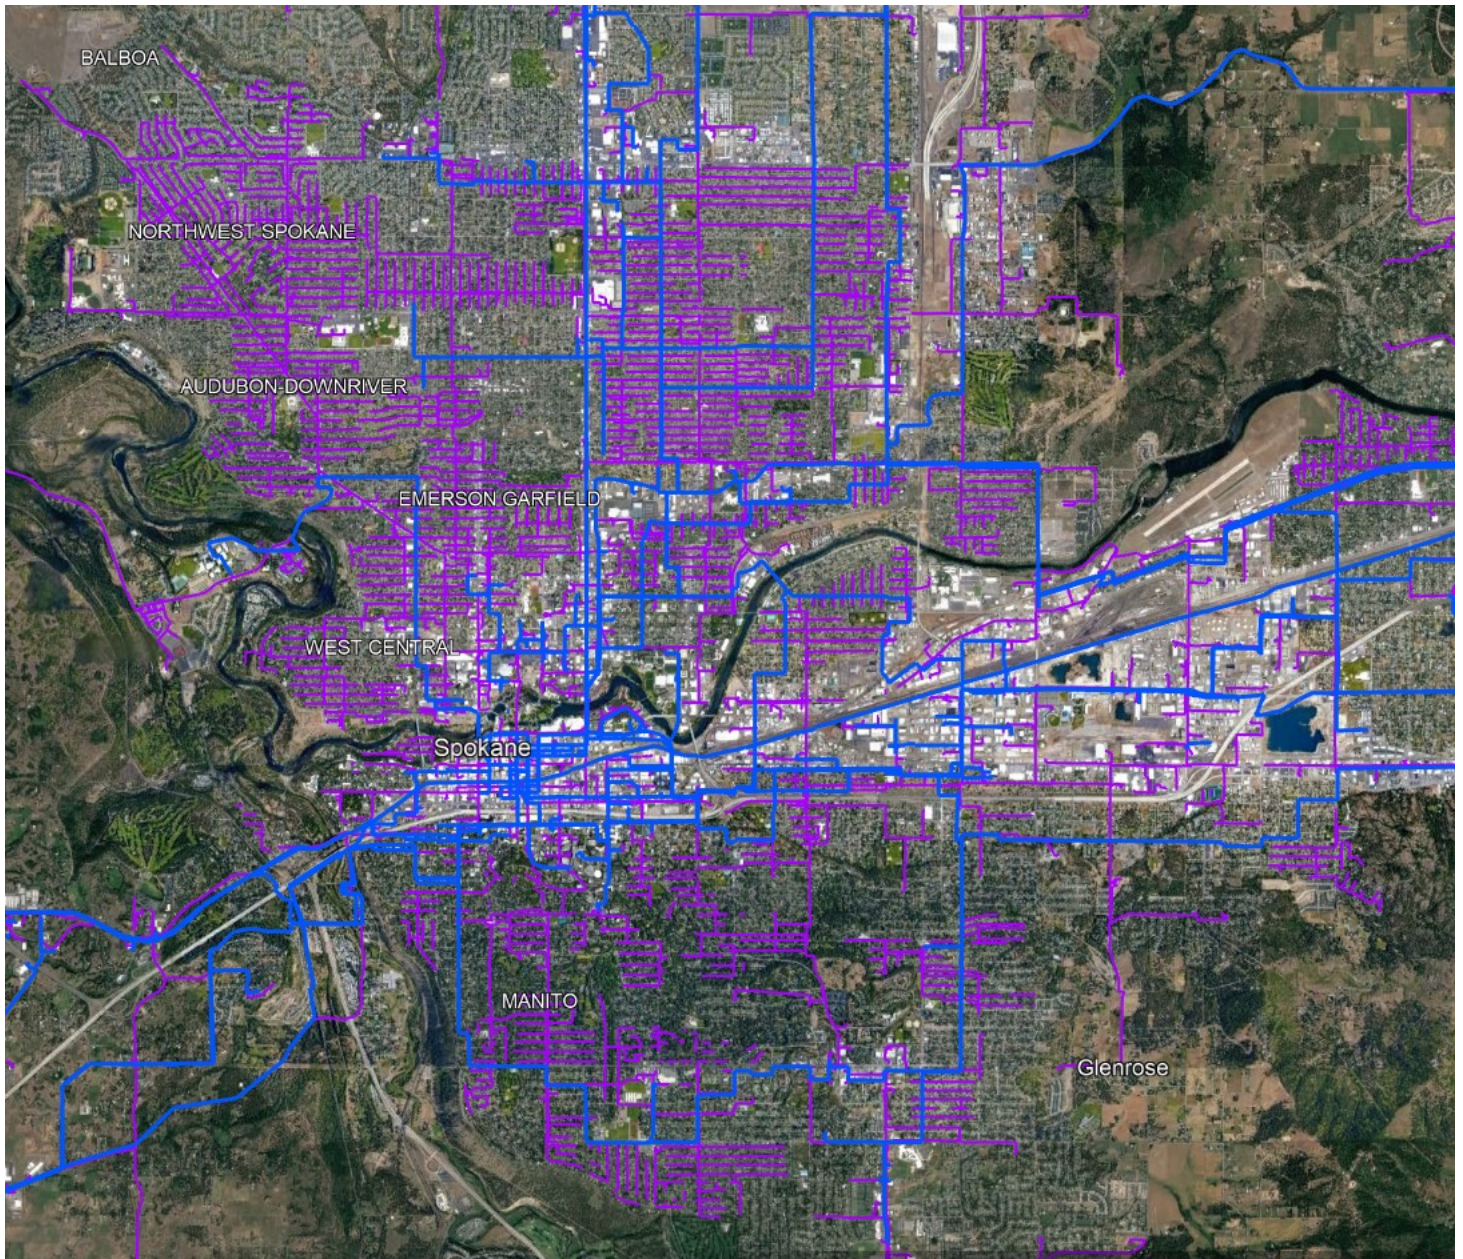

Spokane Metro Fiber Map

 Quantum Fiber Network

 Lumen Fiber Network

Quantum Fiber internet availability for speeds up to 940 Mbps as of 10/24/2022. Service and speed may not be available in your area. Restrictions apply.