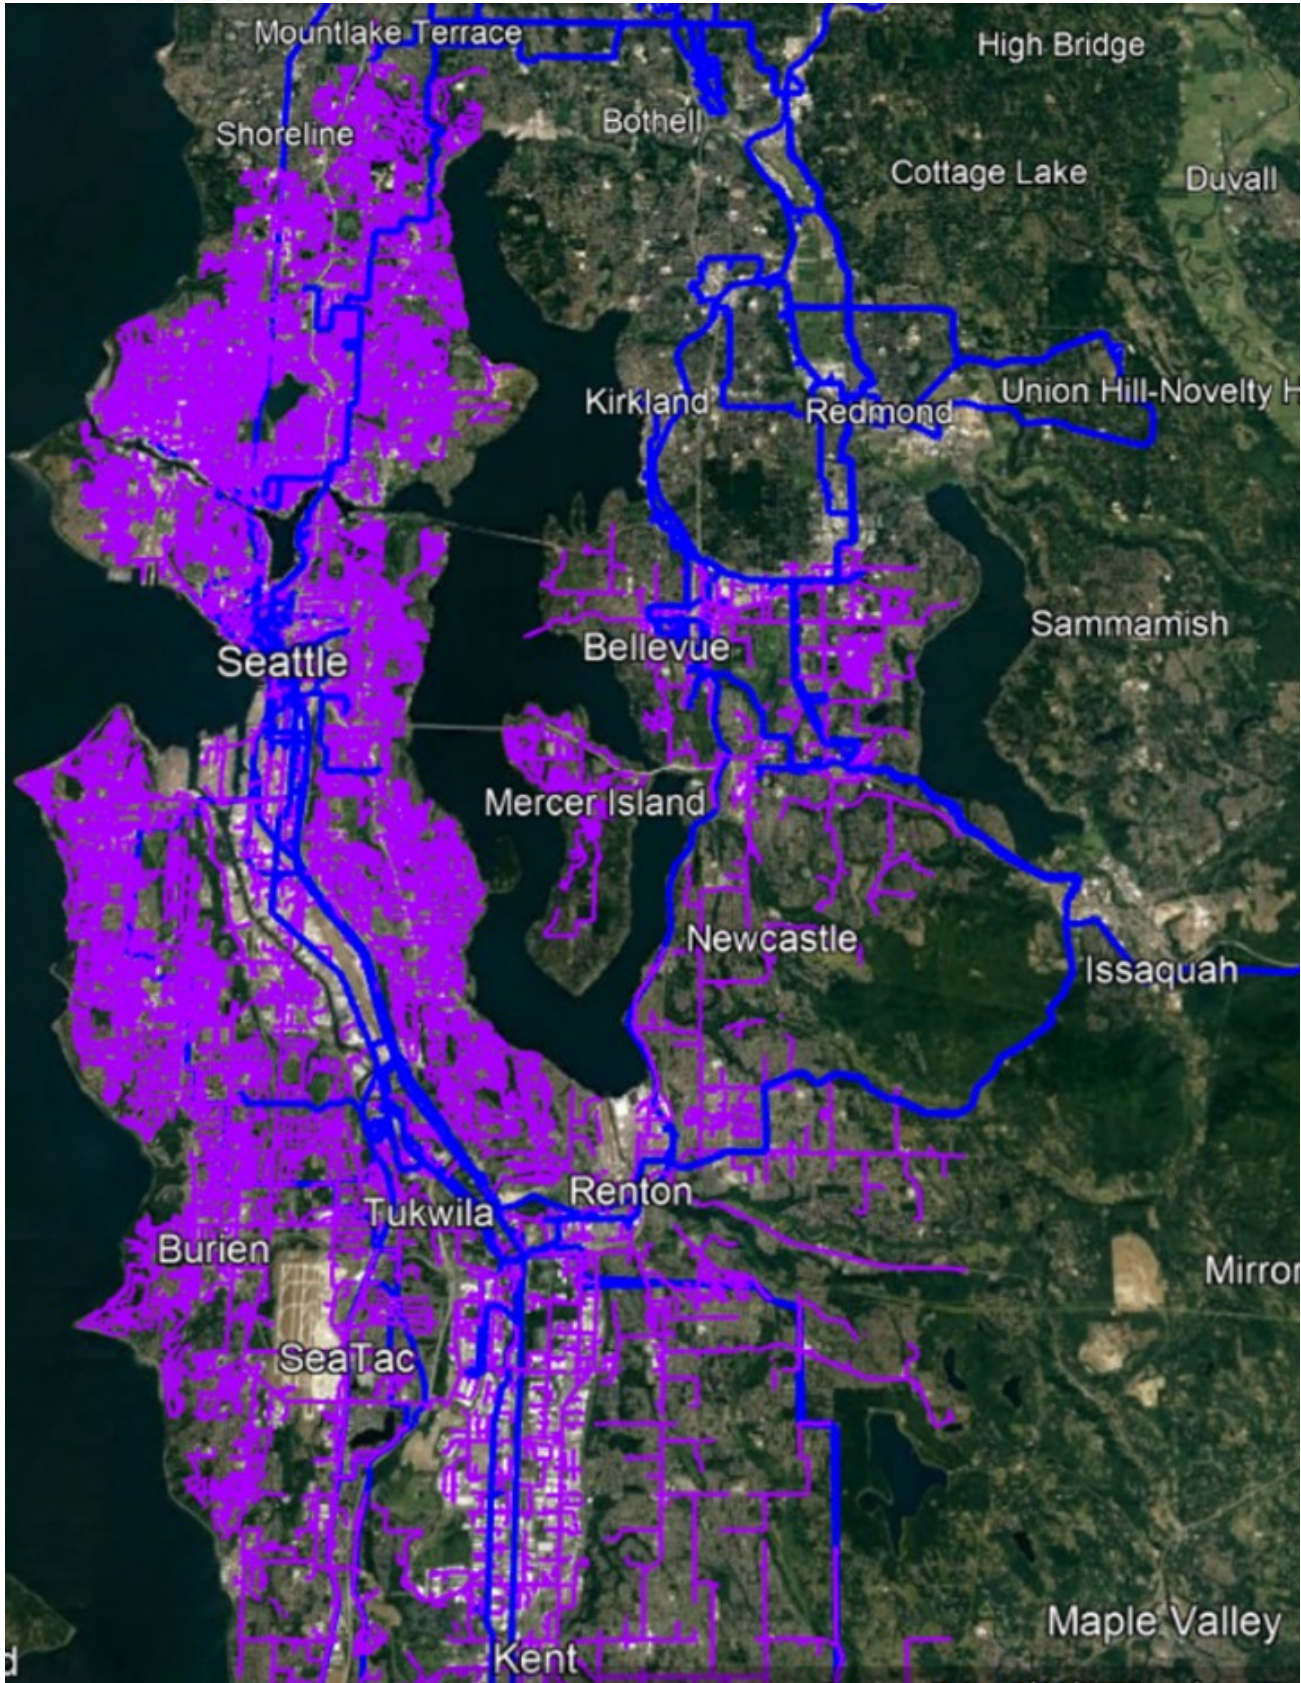

QuantumSM FIBER Seattle Metro Fiber Map

Quantum Fiber Network

Lumen Fiber Network

Quantum Fiber internet availability for speeds up to 940 Mbps as of 10/17/2022. Service and speed may not be available in your area. Restrictions apply.