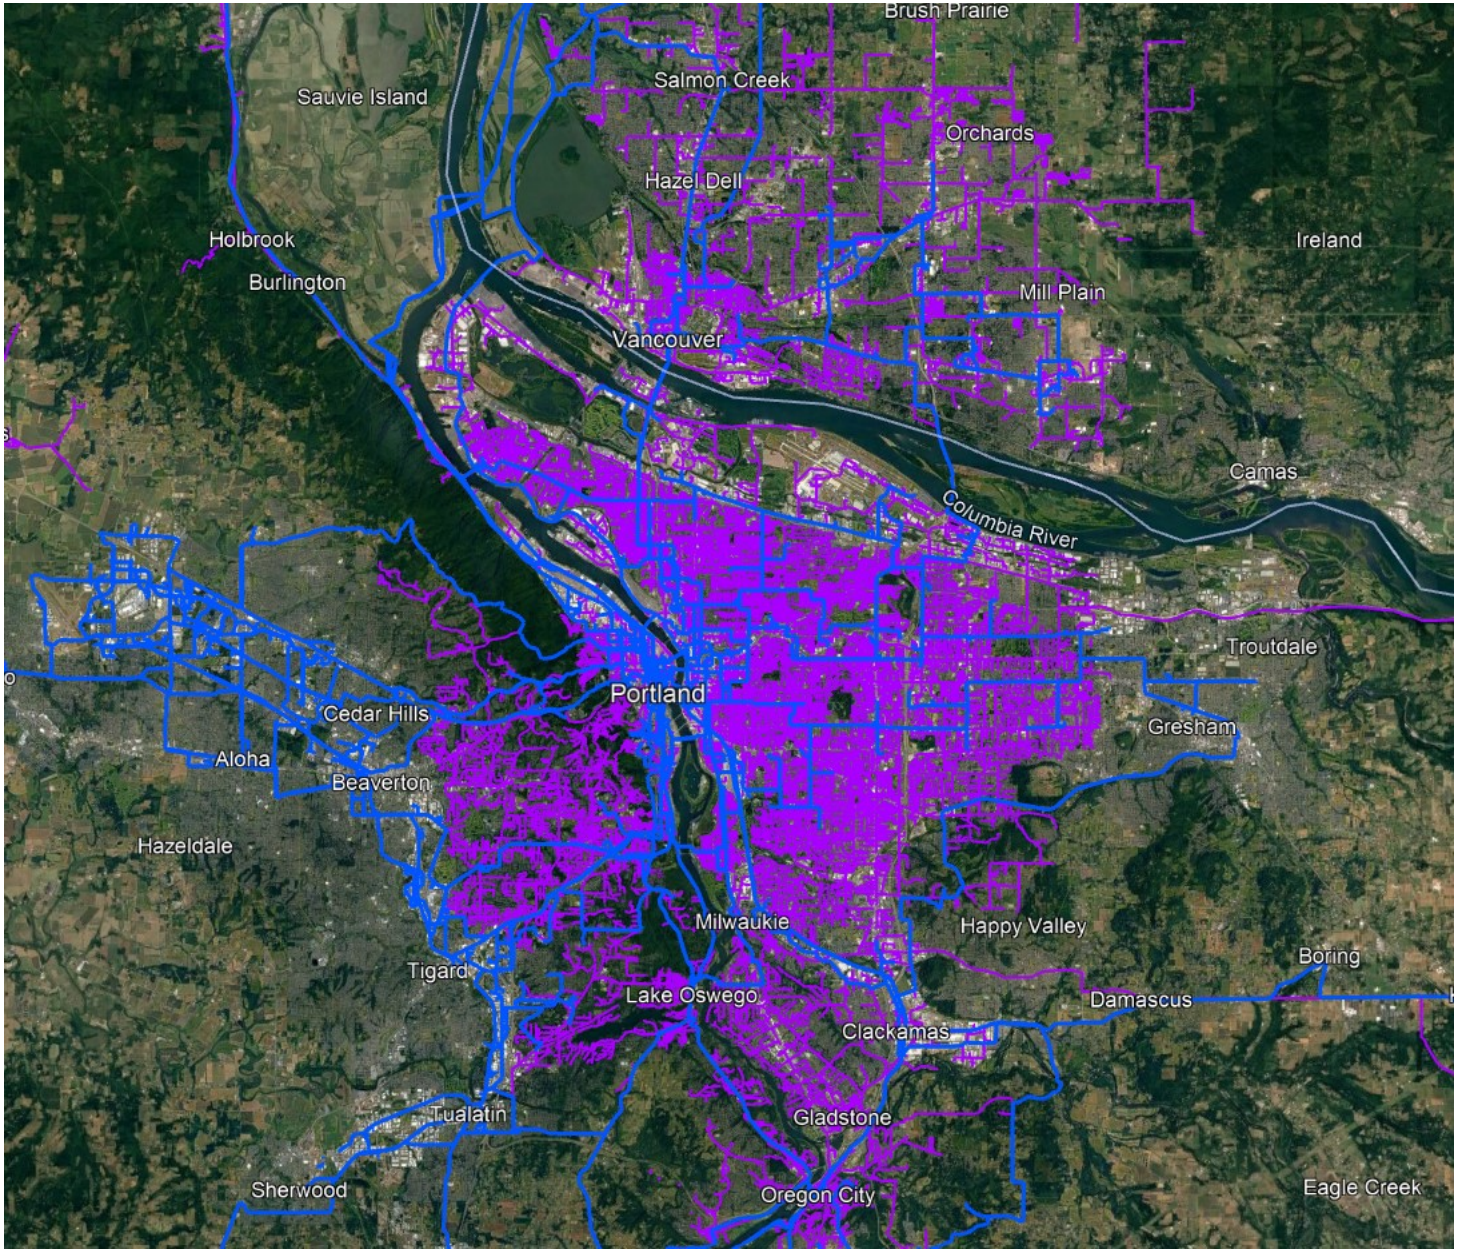

Portland Metro Fiber Map

 Quantum Fiber Network

 Lumen Fiber Network

Quantum Fiber internet availability for speeds up to 940 Mbps as of 10/24/2022. Service and speed may not be available in your area. Restrictions apply.