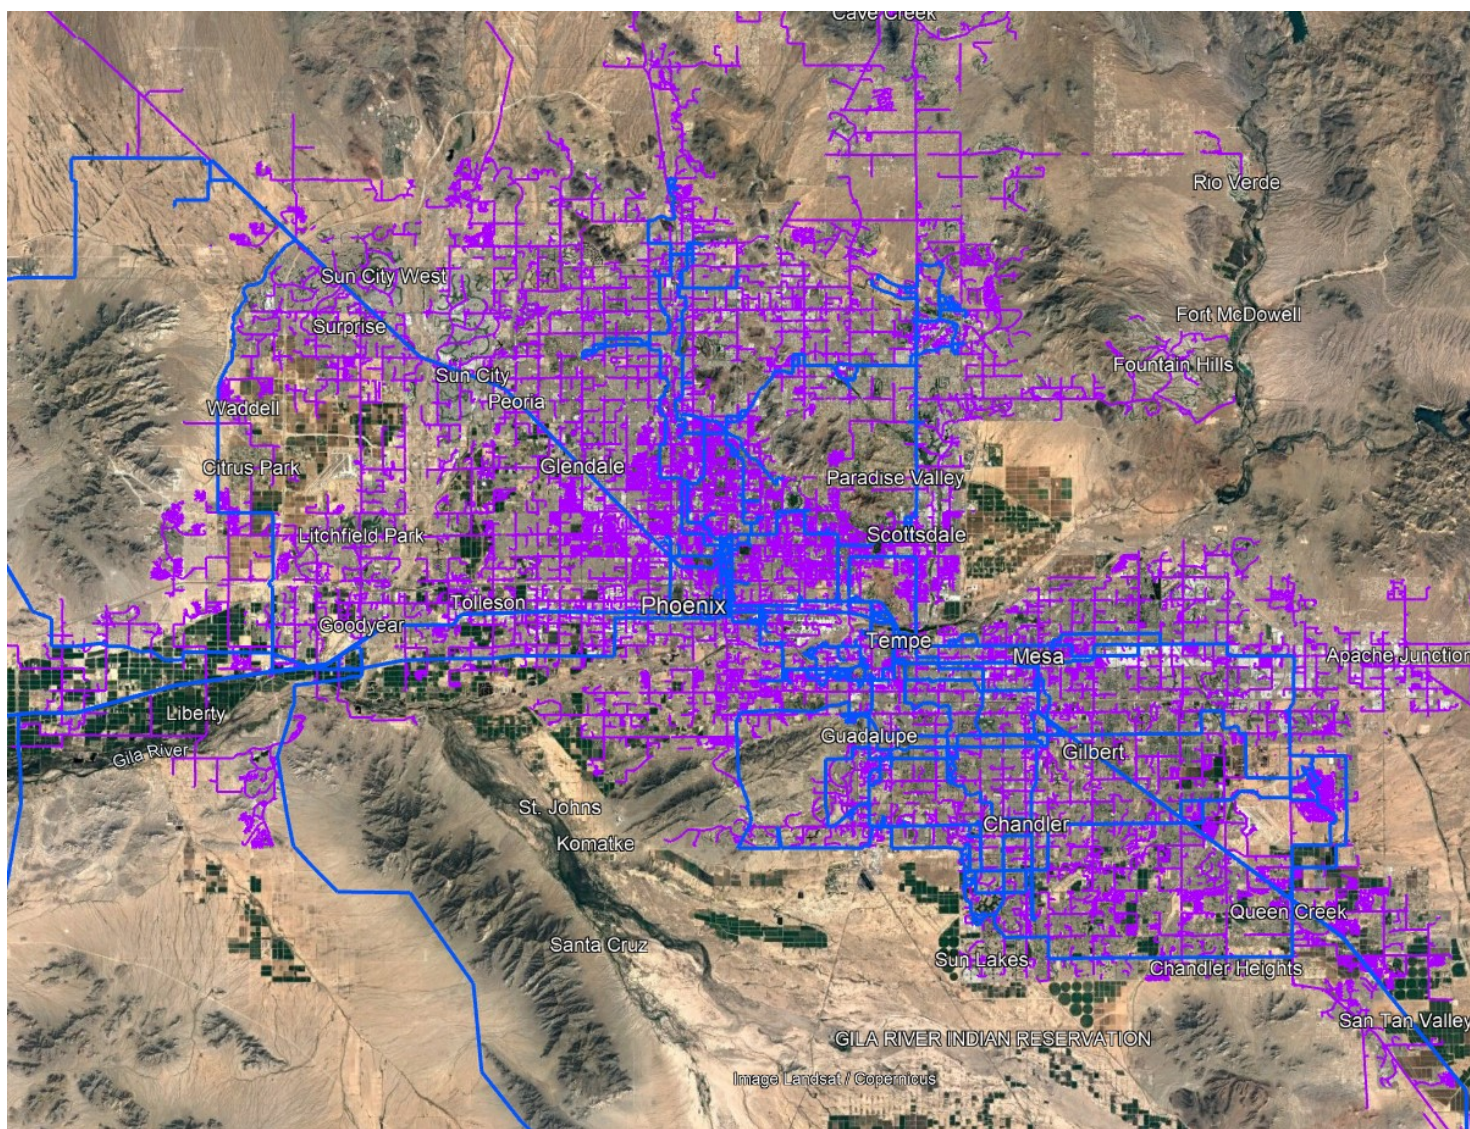

Phoenix Metro Fiber Map

 Quantum Fiber Network

 Lumen Fiber Network

Quantum Fiber internet availability for speeds up to 940 Mbps as of 10/24/2022. Service and speed may not be available in your area. Restrictions apply.