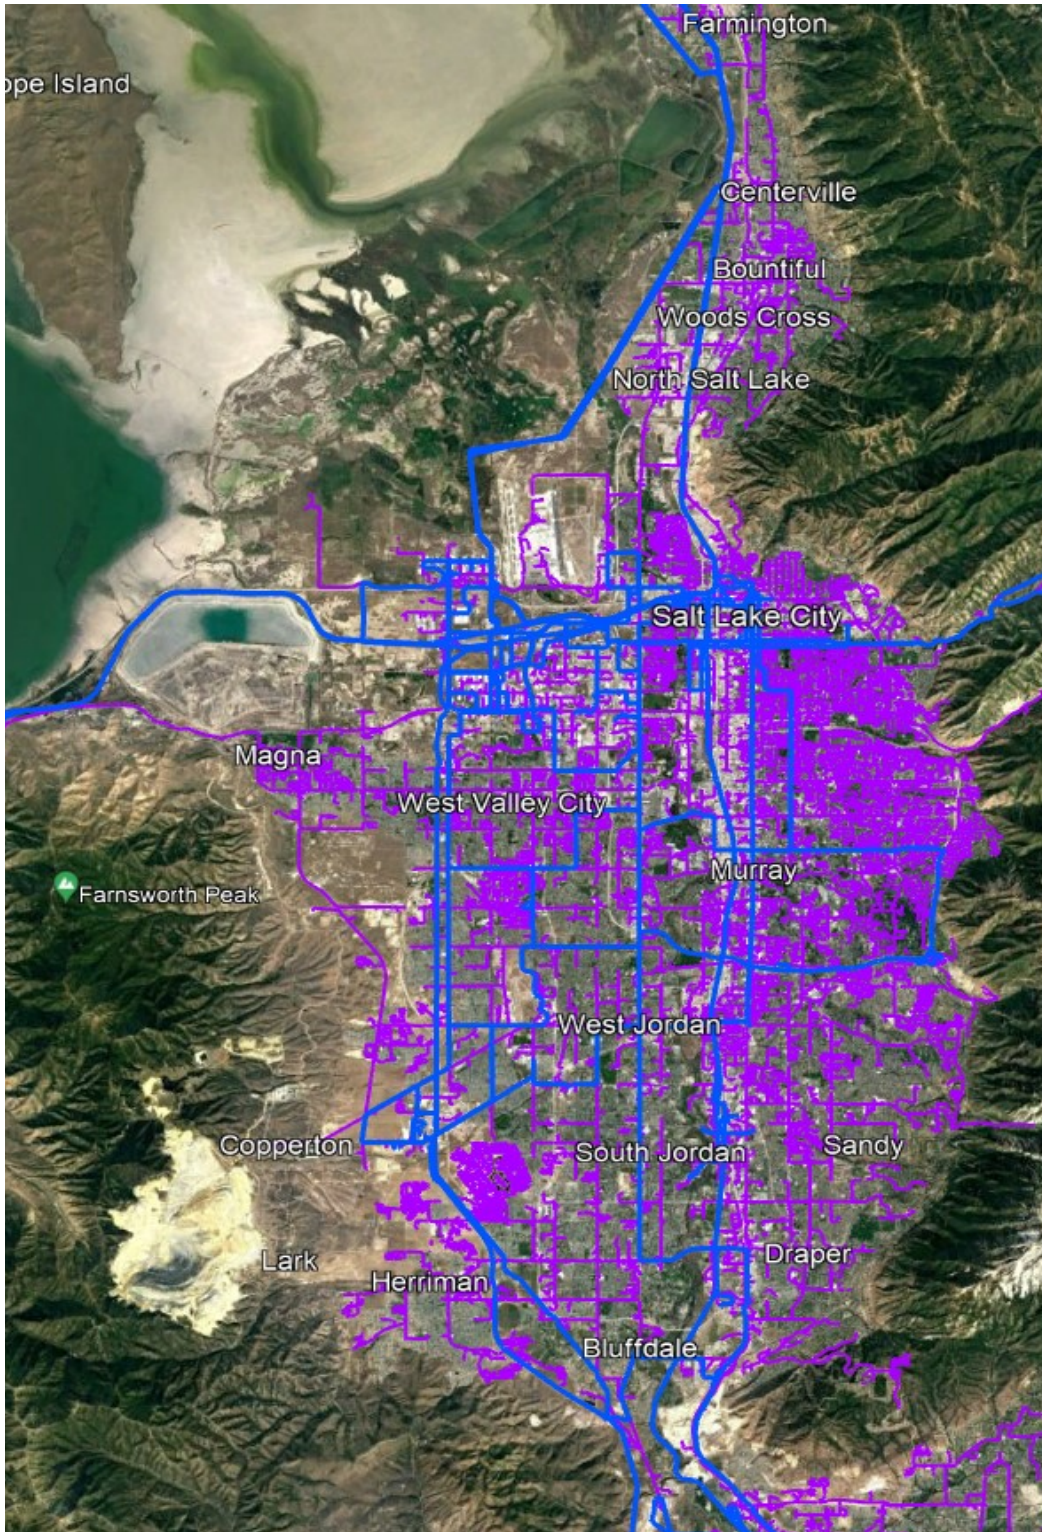

Salt Lake City Metro Fiber Map

Quantum Fiber Network

Lumen Fiber Network

Quantum Fiber internet availability for speeds up to 940 Mbps as of 10/24/2022. Service and speed may not be available in your area. Restrictions apply.