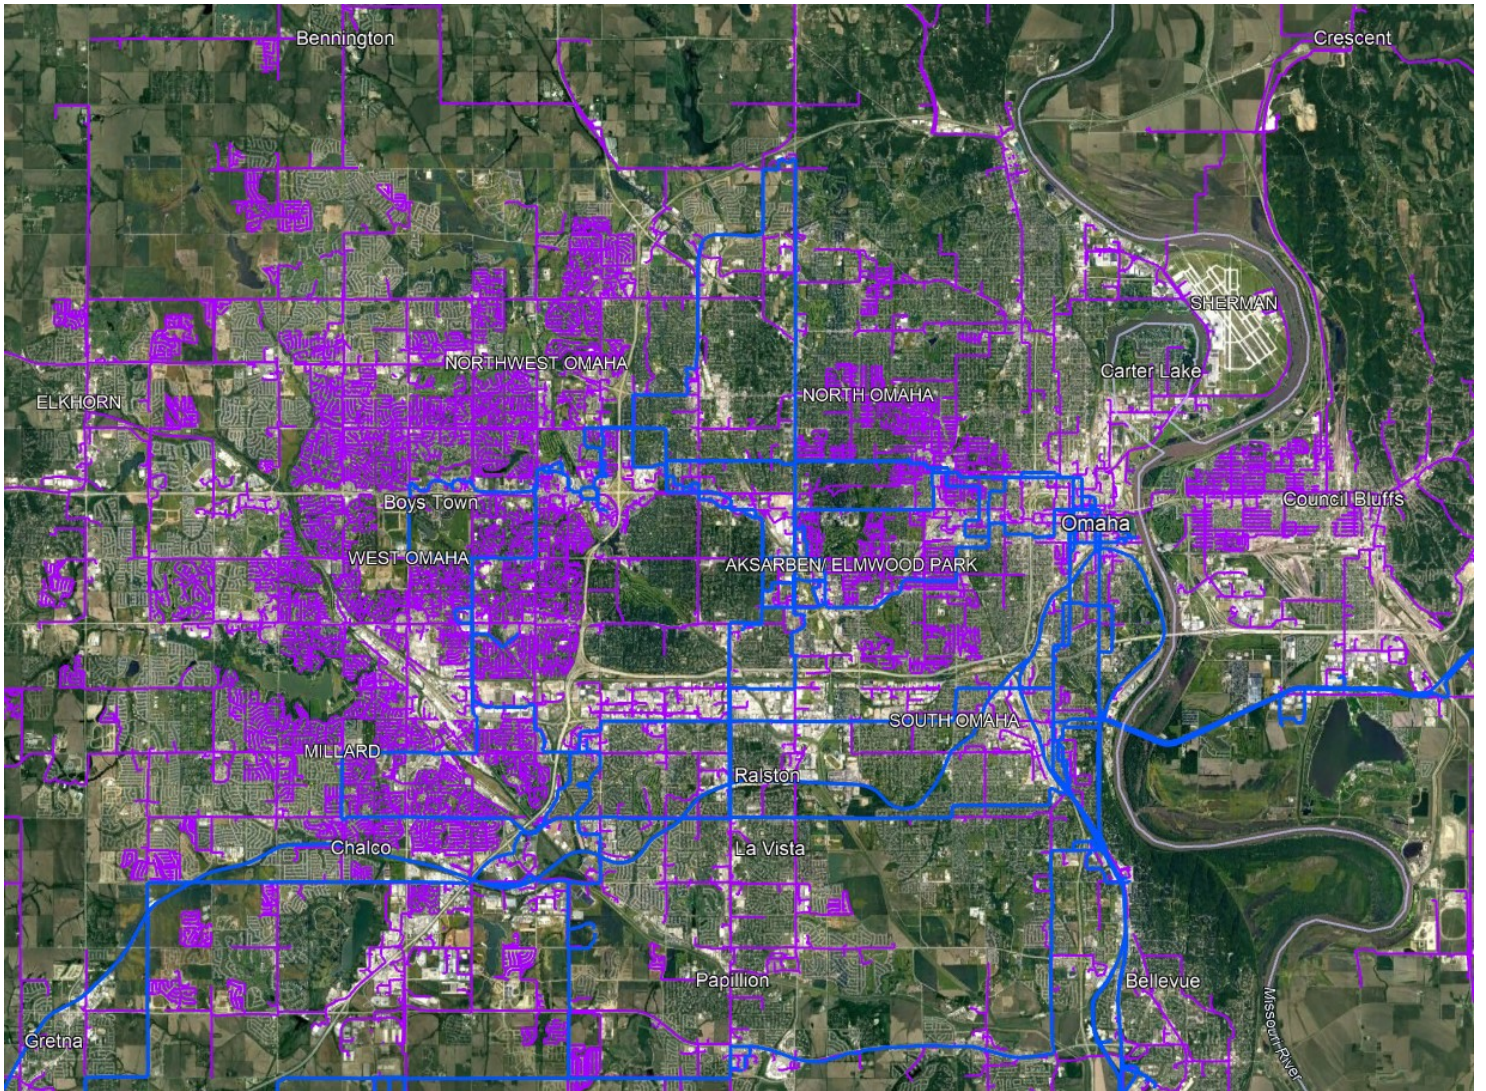

Omaha Metro Fiber Map

 Quantum Fiber Network

 Lumen Fiber Network

Quantum Fiber internet availability for speeds up to 940 Mbps as of 10/24/2022. Service and speed may not be available in your area. Restrictions apply.