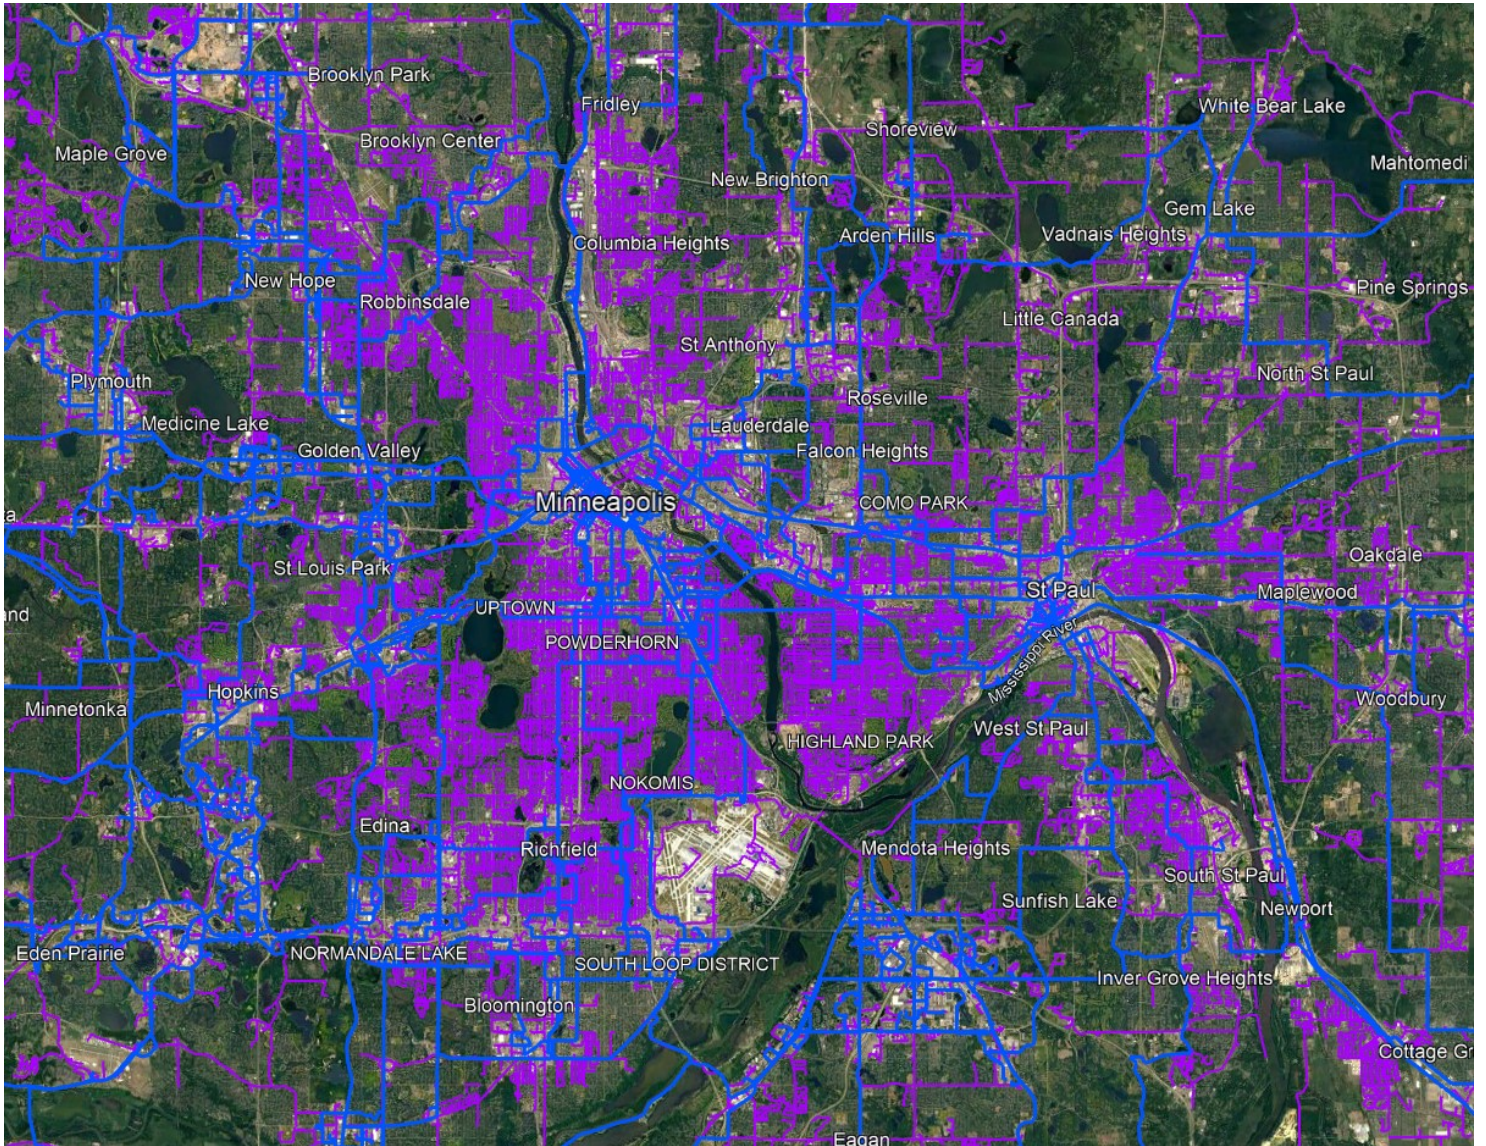

Minneapolis Metro Fiber Map

 Quantum Fiber Network

 Lumen Fiber Network

Quantum Fiber internet availability for speeds up to 940 Mbps as of 10/24/2022. Service and speed may not be available in your area. Restrictions apply.