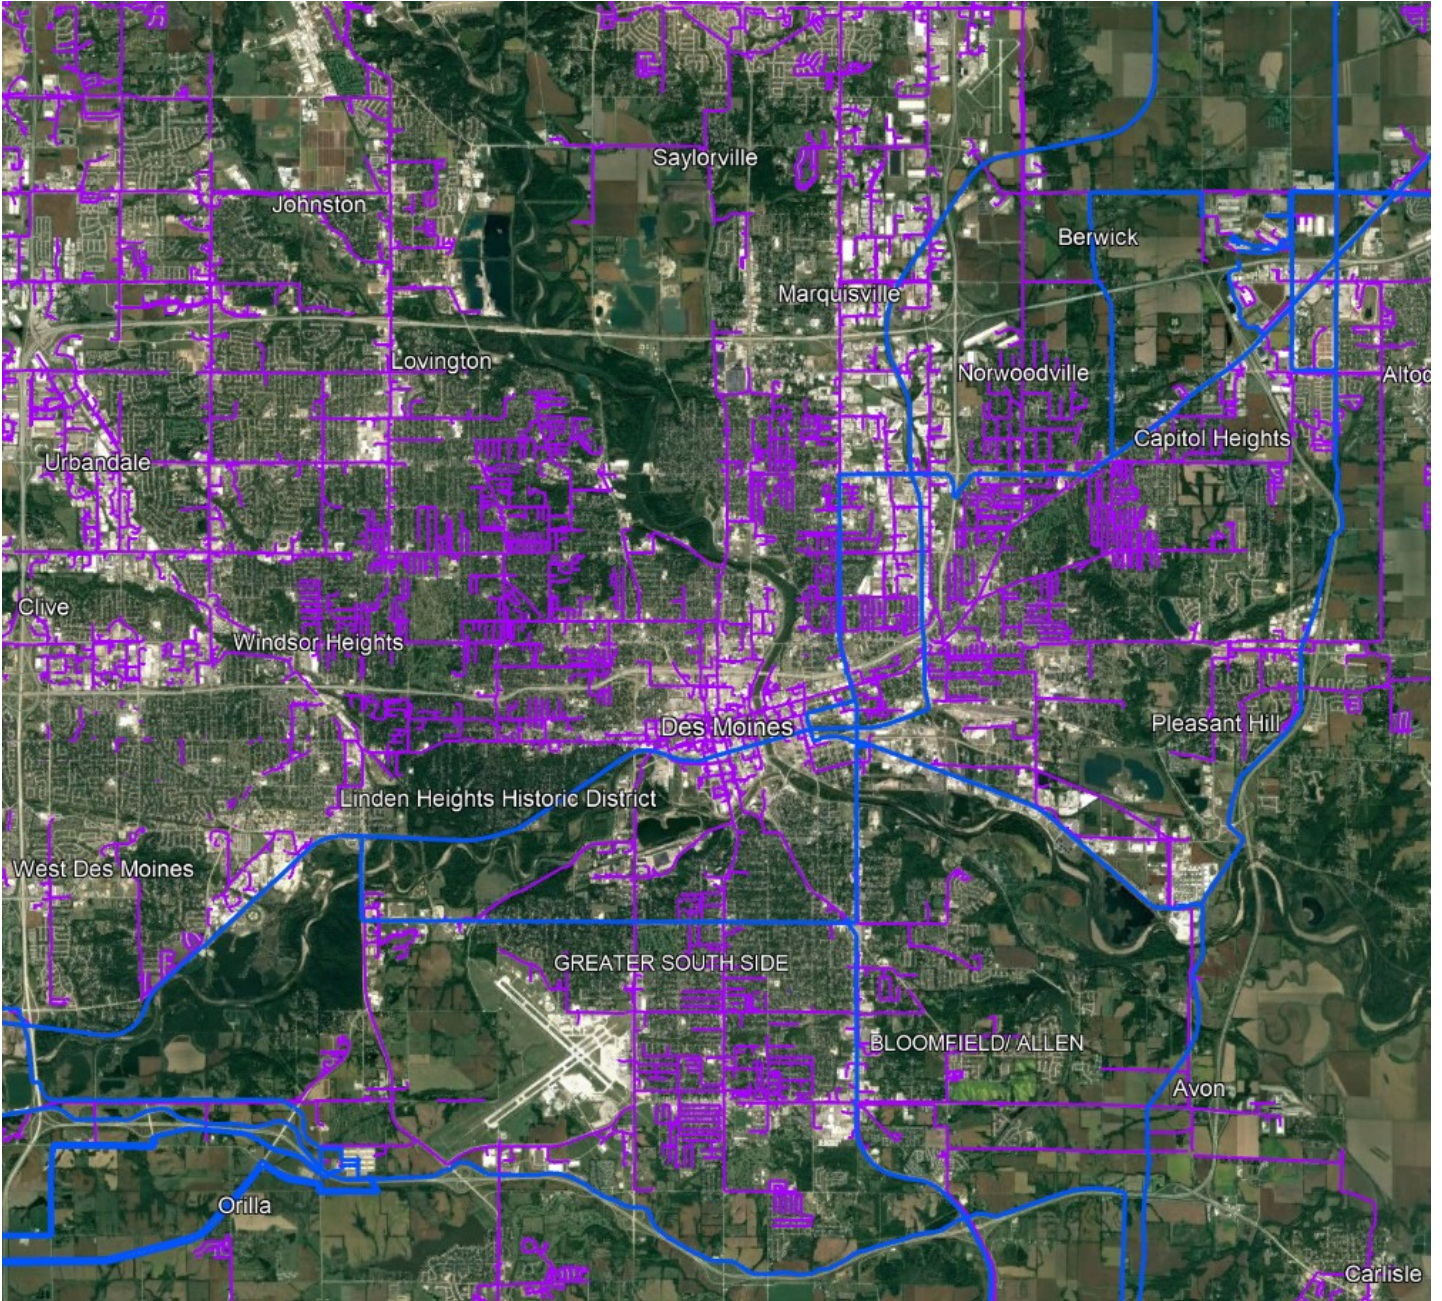

Des Moines Metro Fiber Map

 Quantum Fiber Network

 Lumen Fiber Network

Quantum Fiber internet availability for speeds up to 940 Mbps as of 10/24/2022. Service and speed may not be available in your area. Restrictions apply.