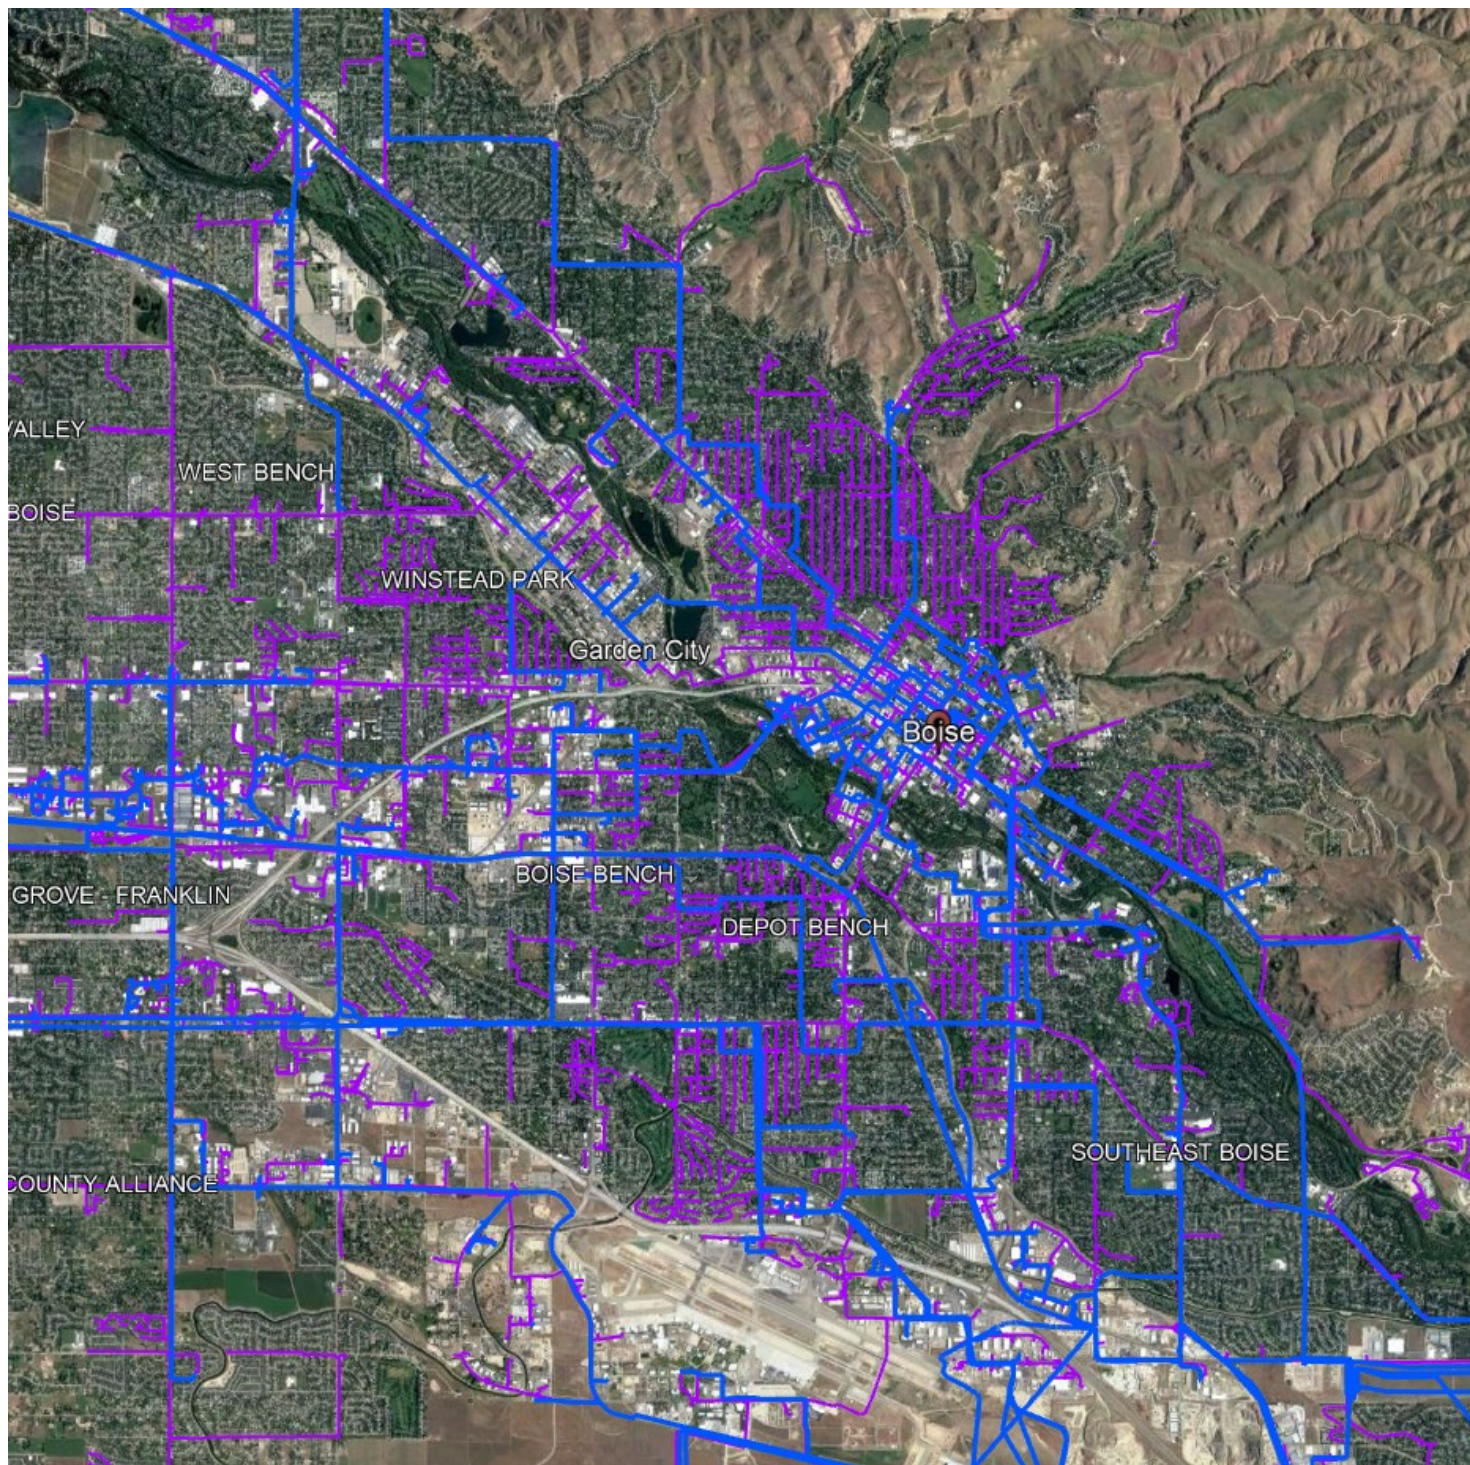

Boise Metro Fiber Map

 Quantum Fiber Network

 Lumen Fiber Network

Quantum Fiber internet availability for speeds up to 940 Mbps as of 10/24/2022. Service and speed may not be available in your area. Restrictions apply.